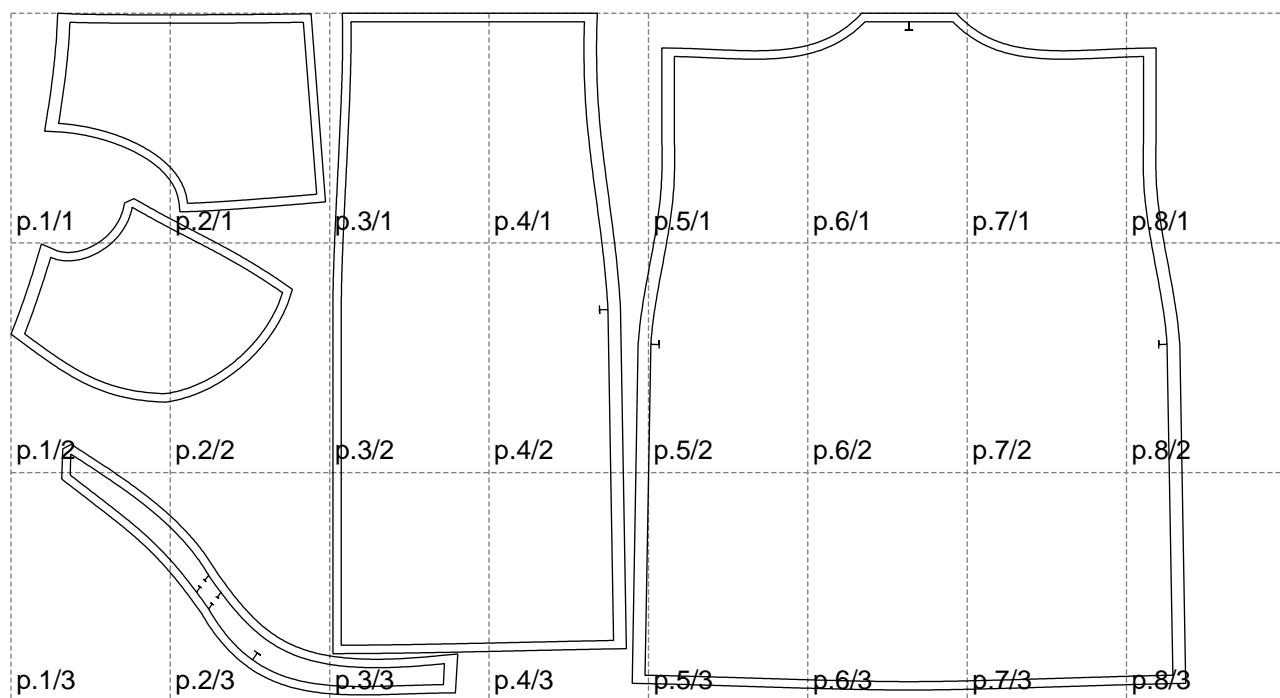

Not for print

Paper size: A4, size:1399.00 x811.55 mm

# Example

size:1499.00 x1133.77 mm

Maneken =1 ver.0

rz\_1=170

rz\_16=120

rz\_17=104

rz\_18=103.6

rz\_19=128

rz\_20=125.1

---

. . . . .  
. . . . .  
. . . . .