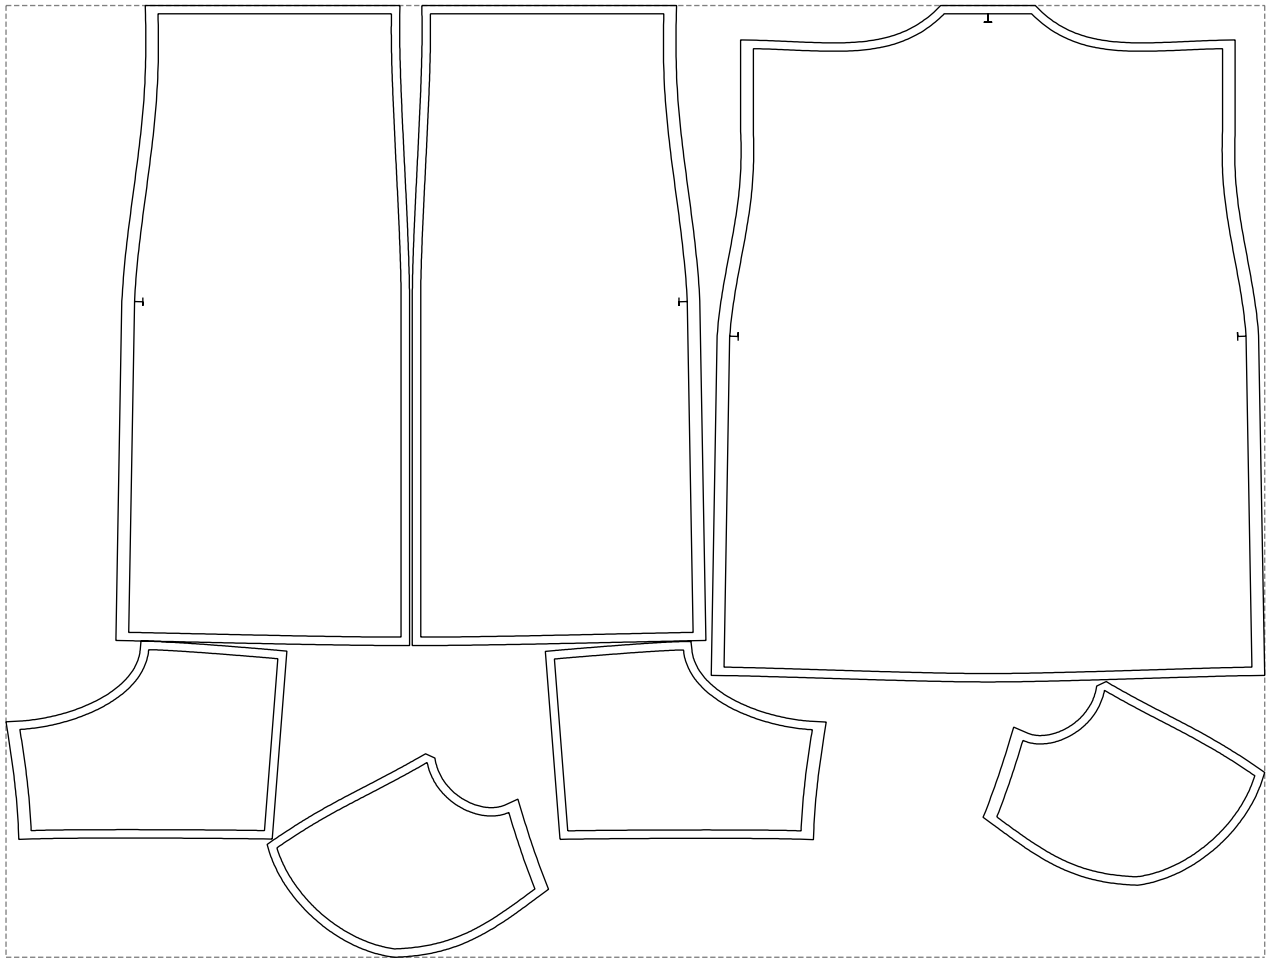

Not for print

Paper size: A4, size:1399.00 x811.55 mm

# Example

size:1499.00 x1133.77 mm

Maneken =1 ver.0

rz\_1=170

rz\_16=120

rz\_17=104

rz\_18=103.6

rz\_19=128

rz\_20=125.1

---

. . . . .  
. . . . .  
. . . . .