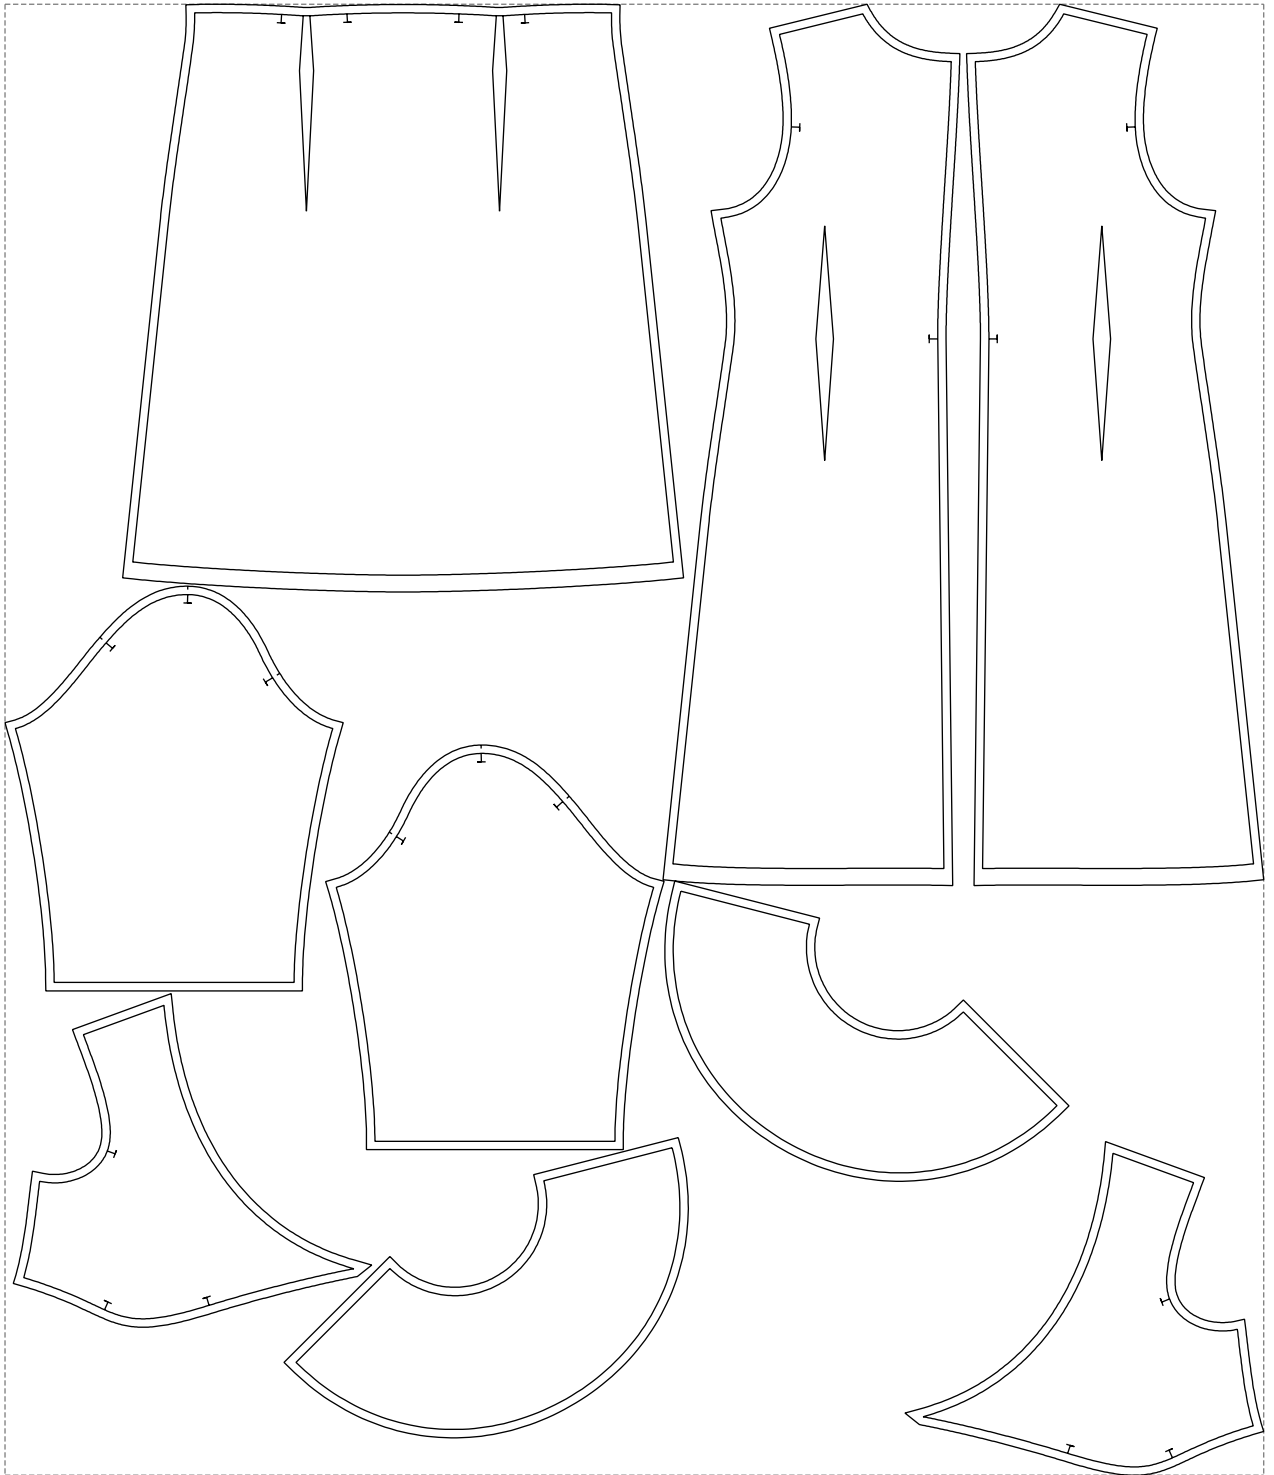

Not for print

Paper size: A4, size:1399.00 x1094.59 mm

# Example

size:1499.00 x1752.27 mm

Maneken =1 ver.0

rz\_1=170

rz\_16=100

rz\_17=85.4

rz\_18=80.2

rz\_19=108