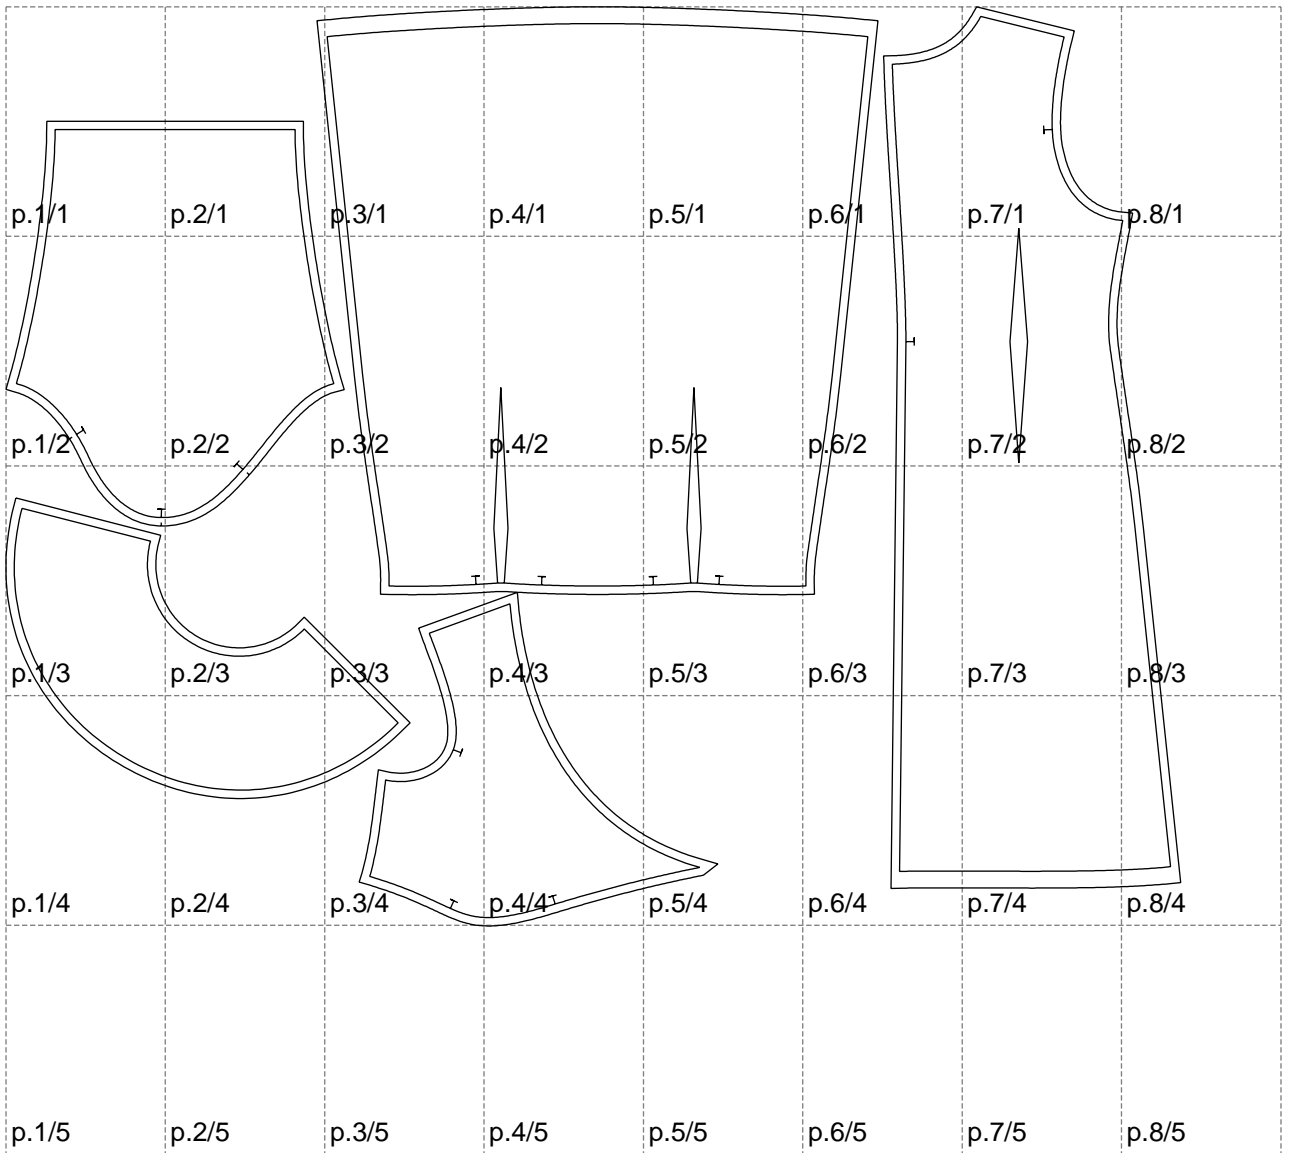

Not for print

Paper size: A4, size:1399.00 x1094.59 mm

# Example

size:1499.00 x1752.27 mm

Maneken =1 ver.0

rz\_1=170

rz\_16=100

rz\_17=85.4

rz\_18=80.2

rz\_19=108

rz\_20=105.4

---

. . . . .  
. . . . .  
. . . . .