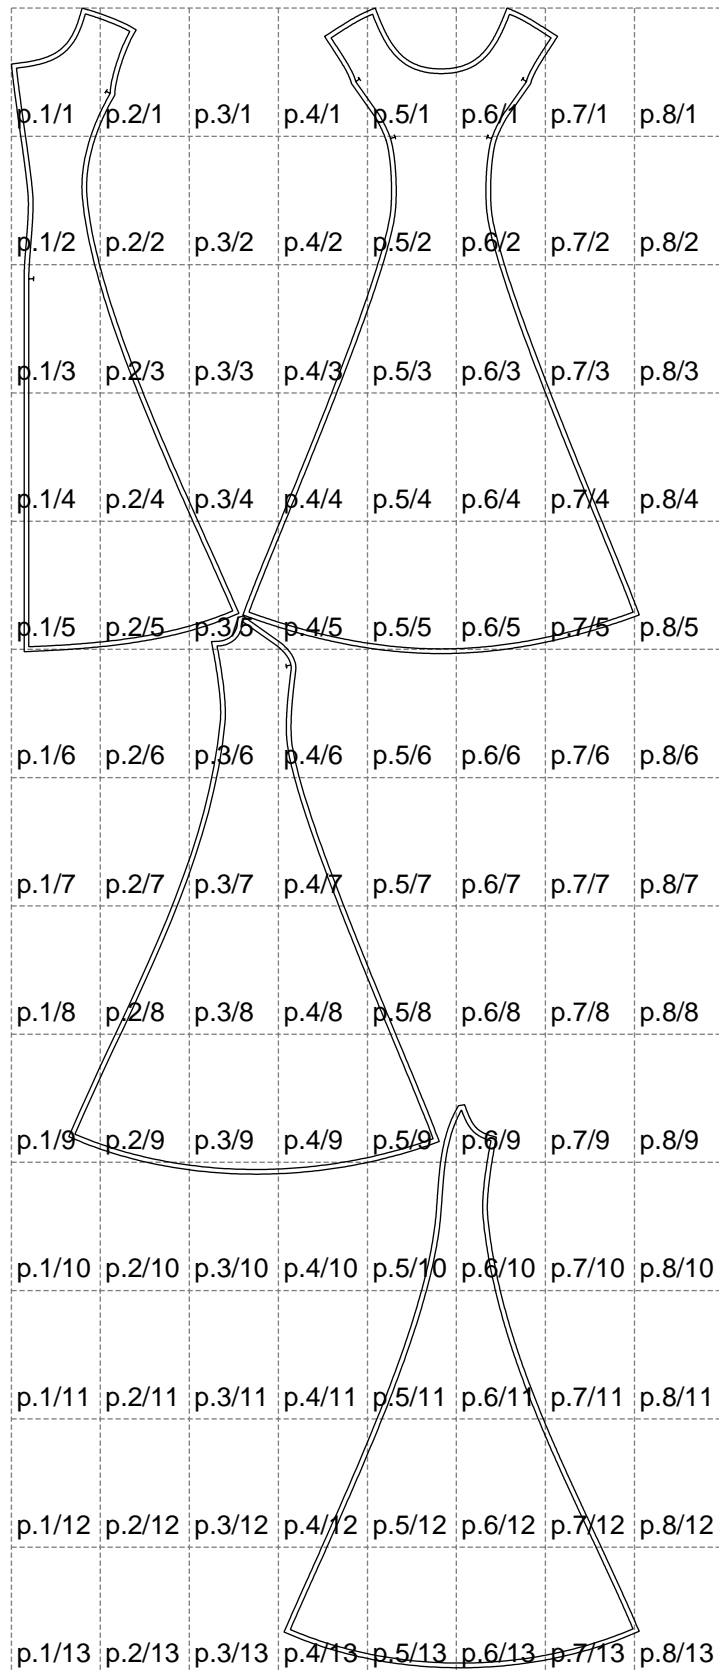

Not for print

Paper size: A4, size:1338.75 x3538.05 mm

# Example

size:1499.00 x5018.64 mm

Maneken =1 ver.0

rz\_1=170

rz\_16=96

rz\_17=82

rz\_18=76

rz\_19=104

rz\_20=101.8

---

. . . . .  
. . . . .  
. . . . .