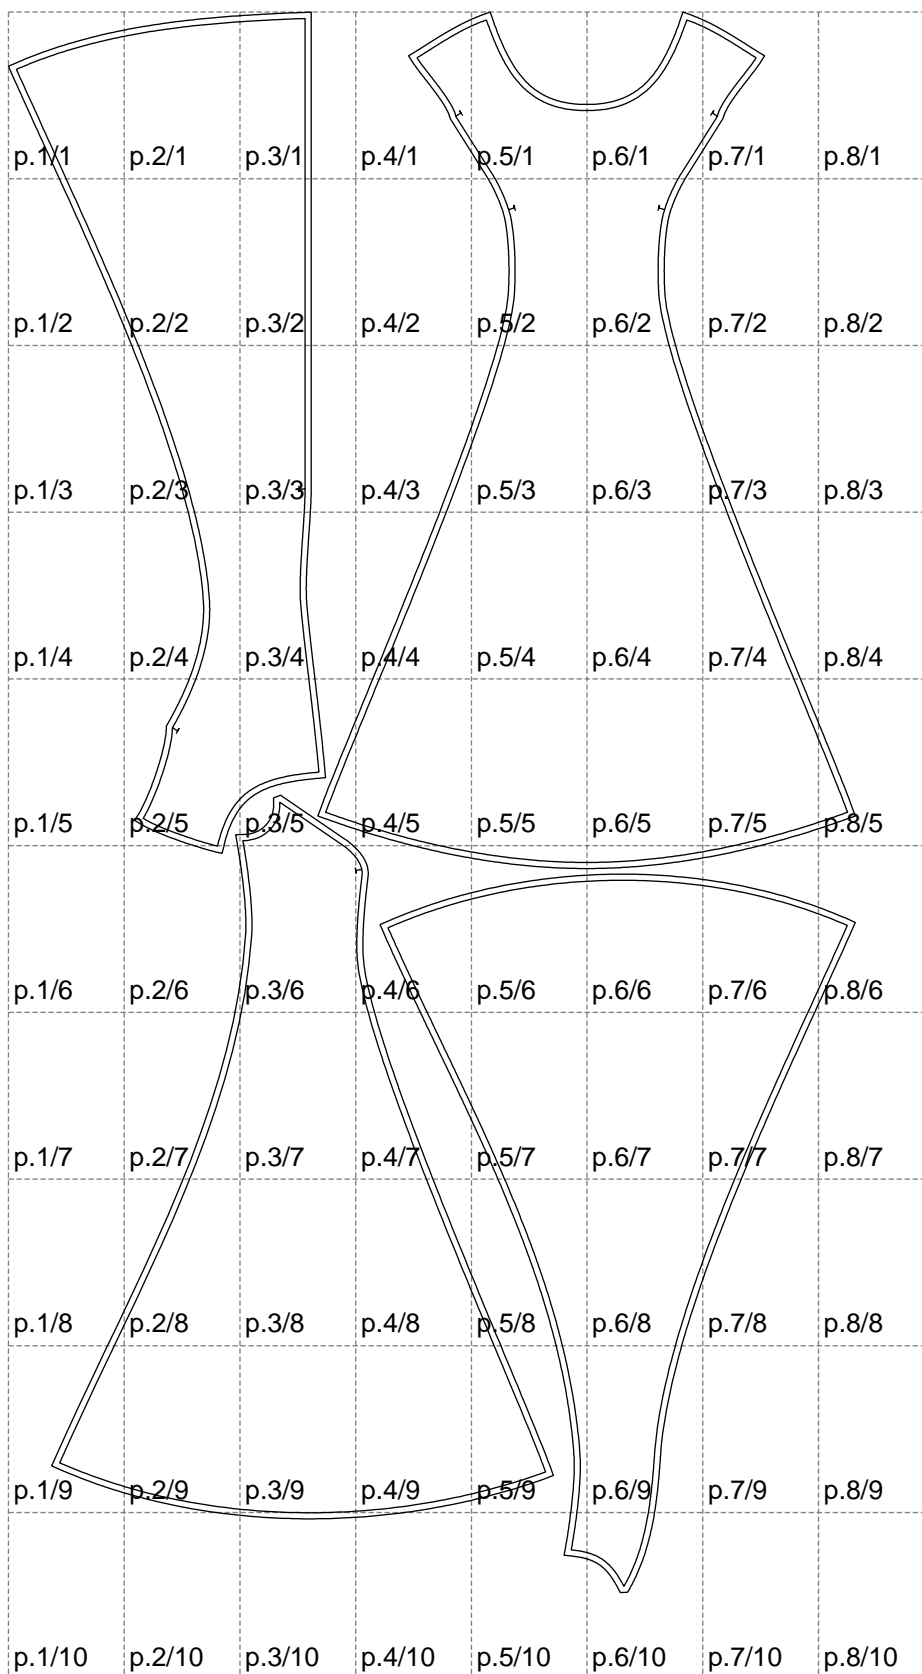

Not for print

Paper size: A4, size:1388.90 x2591.80 mm

# Example

size:1499.00 x5039.15 mm

Maneken =1 ver.0

rz\_1=170

rz\_16=120

rz\_17=104

rz\_18=103.6

rz\_19=128

rz\_20=125.1

---

. . . . .  
. . . . .  
. . . . .