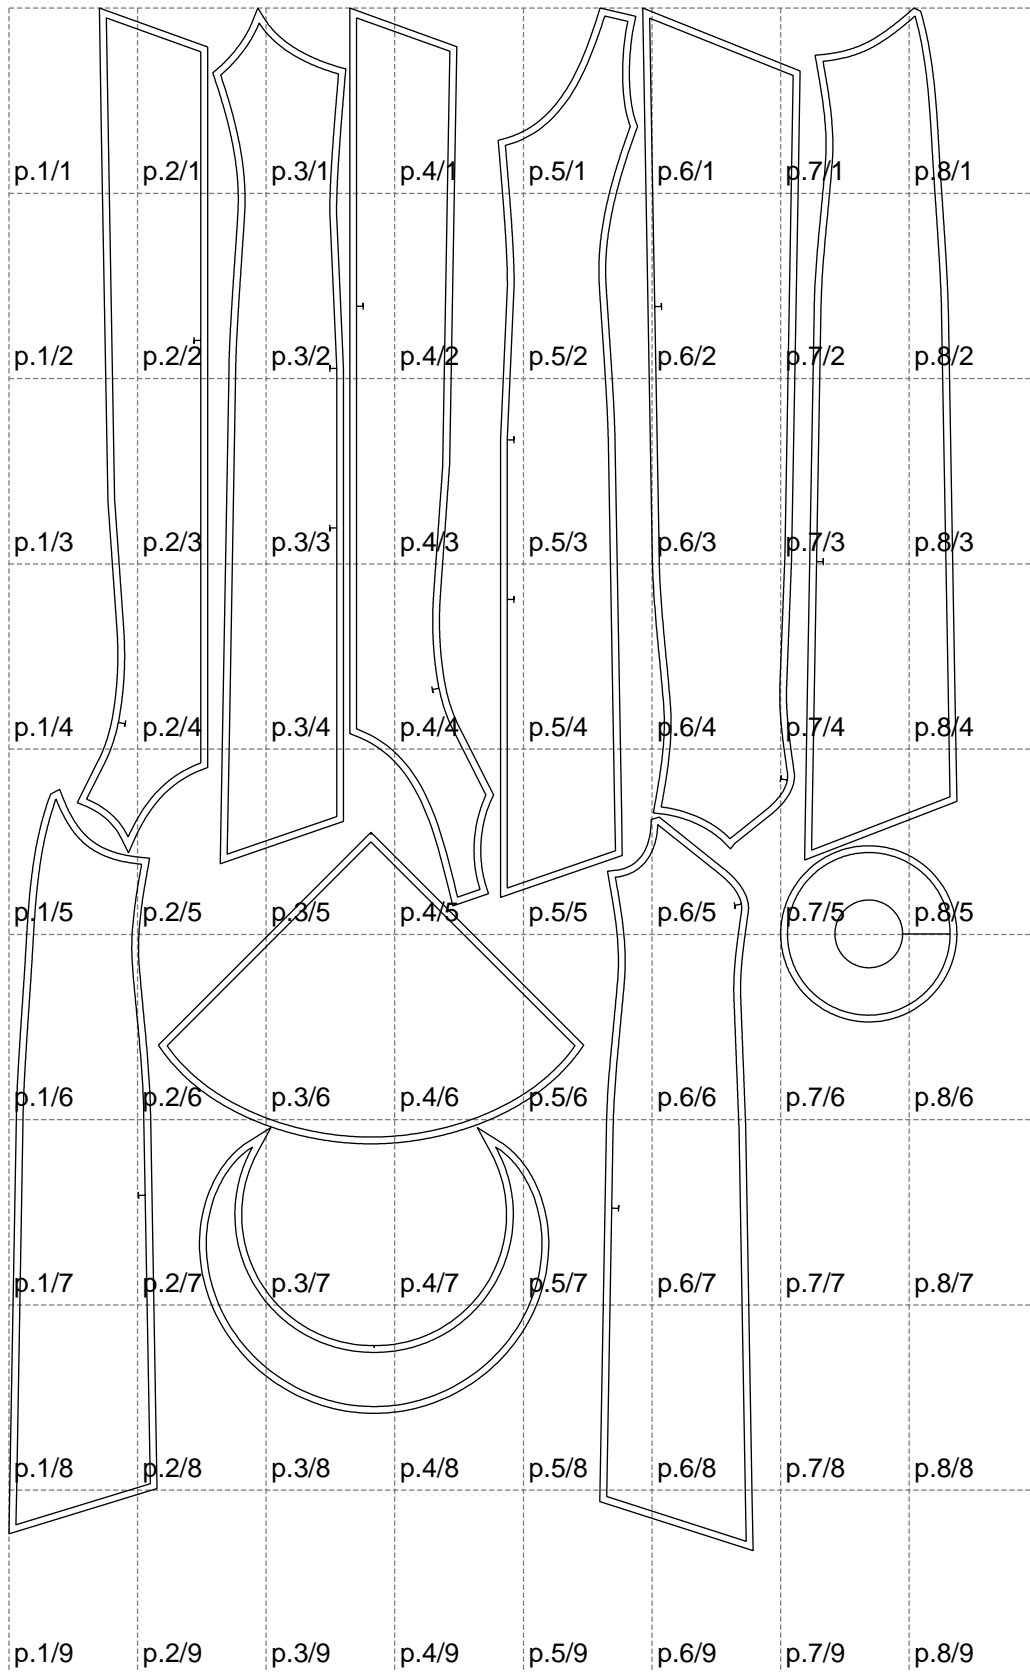

Not for print

Paper size: A4, size:1399.00 x2276.46 mm

# Example

size:1499.00 x3273.91 mm

Maneken =1 ver.0

rz\_1=170

rz\_16=116

rz\_17=100

rz\_18=98.8

rz\_19=124

rz\_20=121

---

. . . . .  
. . . . .  
. . . . .