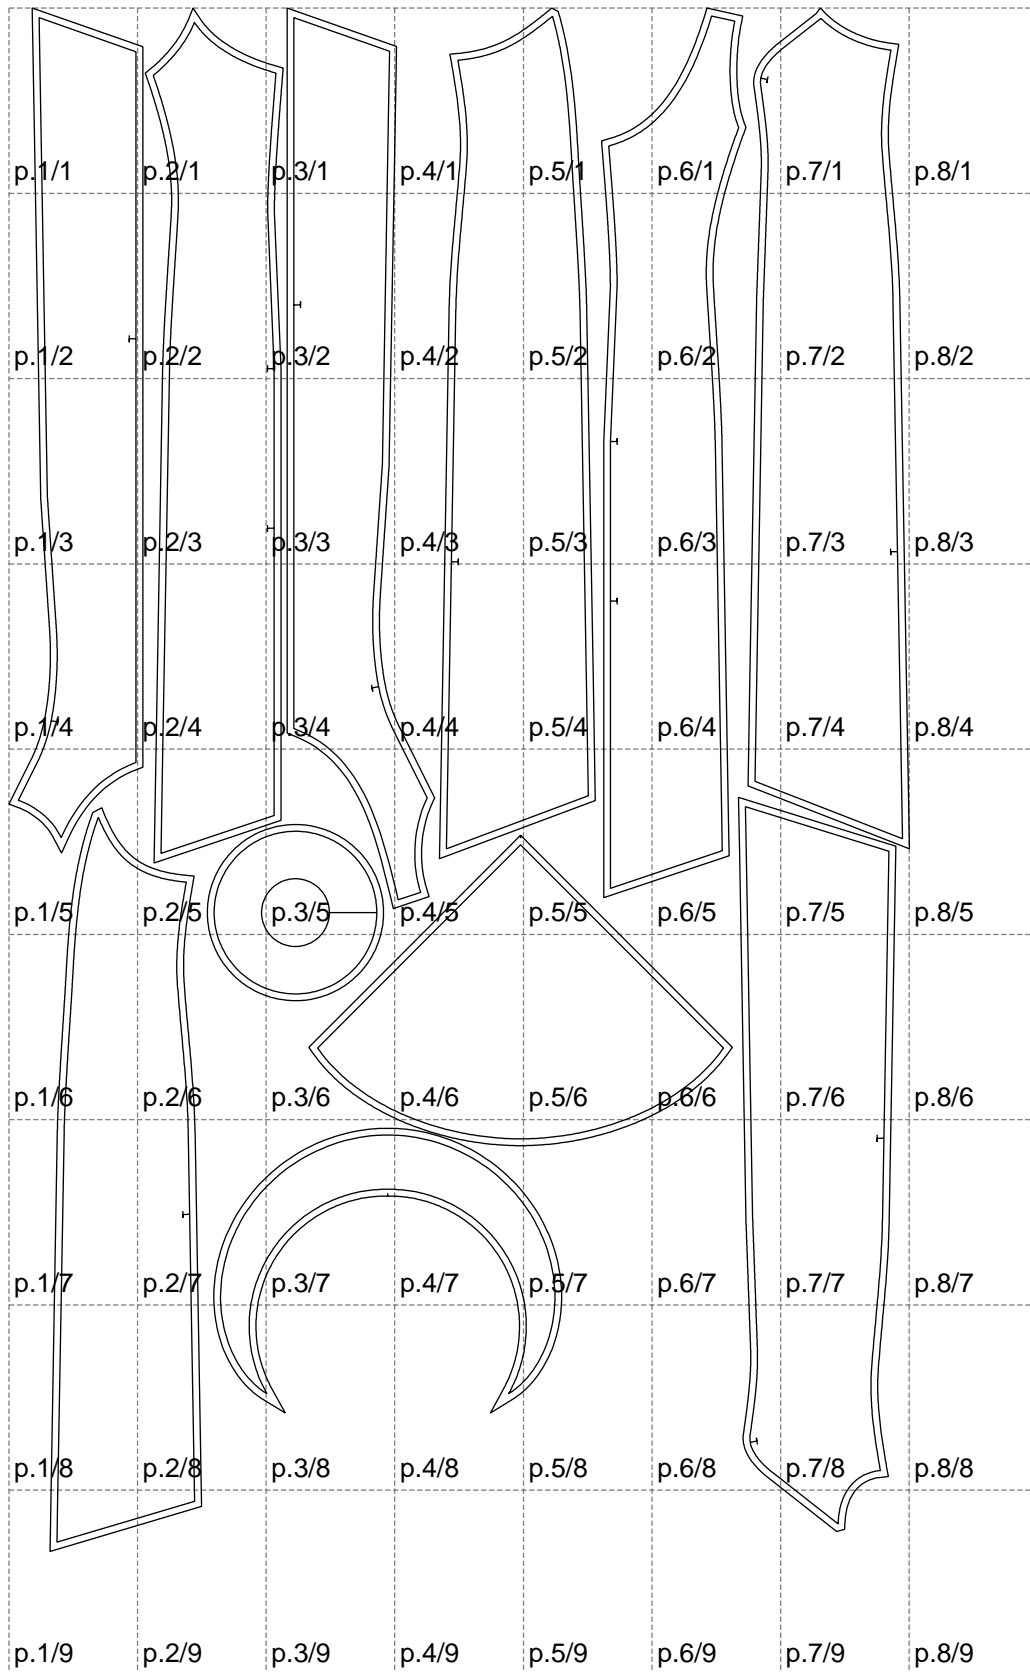

Not for print

Paper size: A4, size:1328.91 x2277.64 mm

# Example

size:1499.00 x3289.19 mm

Maneken =1 ver.0

rz\_1=170

rz\_16=120

rz\_17=104

rz\_18=103.6

rz\_19=128

rz\_20=125.1

---

. . . . .  
. . . . .  
. . . . .