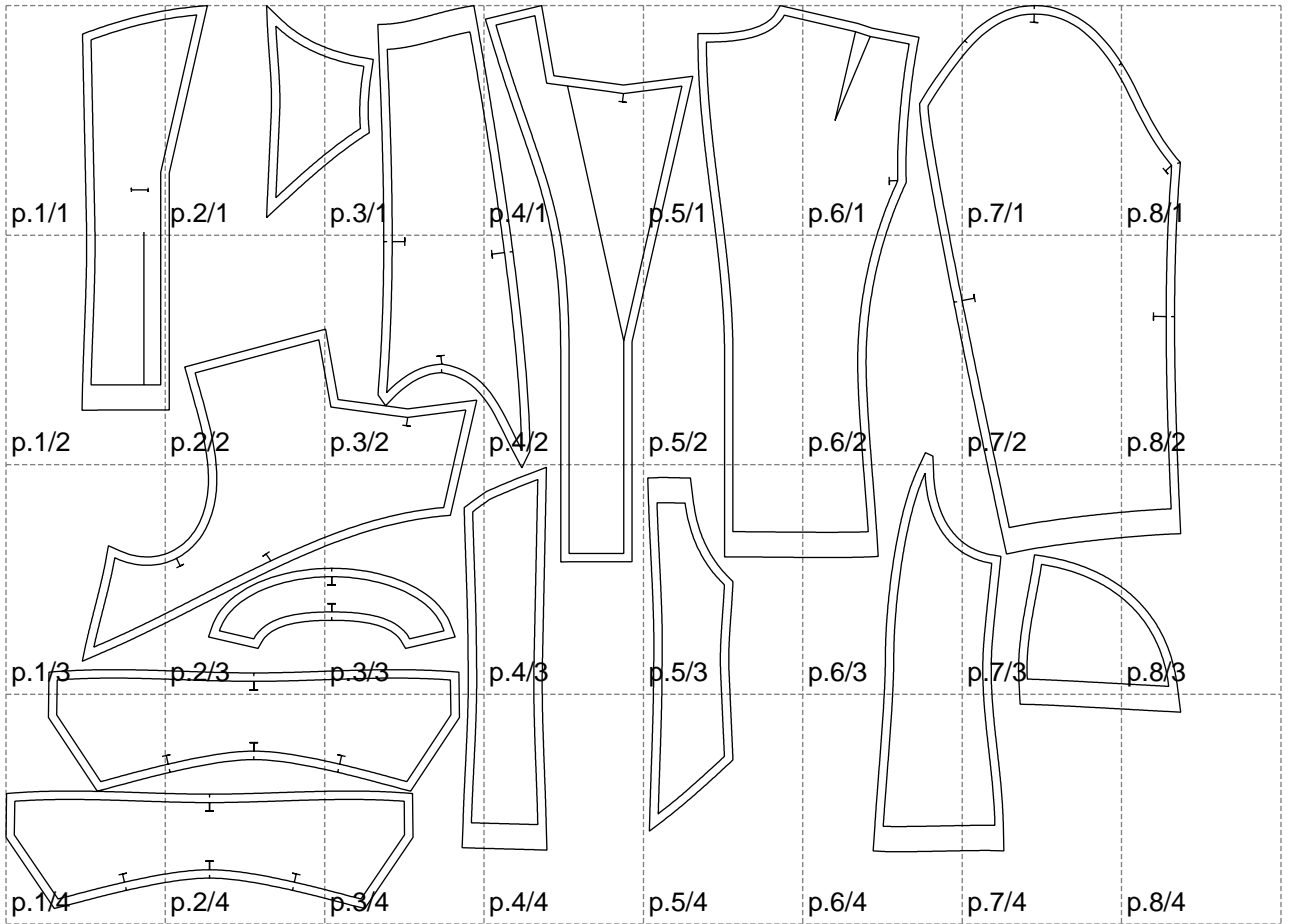

Not for print

Paper size: A4, size:1399.00 x1075.30 mm

# Example

size:1499.00 x1670.69 mm

Maneken =1 ver.0

rz\_1=170

rz\_16=112

rz\_17=96.2

rz\_18=94

rz\_19=120

rz\_20=117

---

. . . . .  
. . . . .  
. . . . .