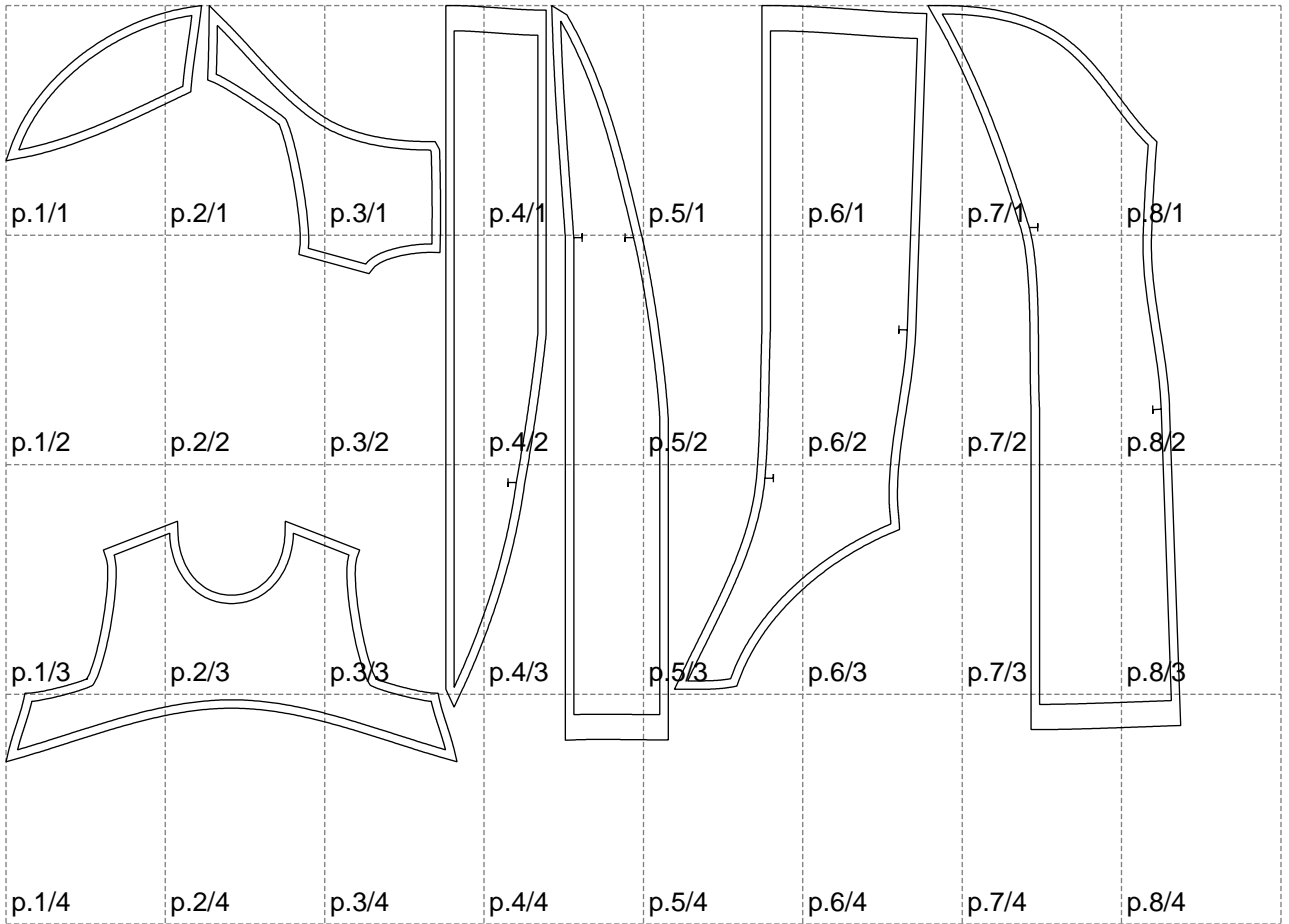

Not for print

Paper size: A4, size:1399.00 x900.68 mm

# Example

size:1438.59 x1000.16 mm

Maneken =1 ver.0

rz\_1=170

rz\_16=92

rz\_17=78.8

rz\_18=71.8

rz\_19=100

rz\_20=98.1

---

. . . . .  
. . . . .  
. . . . .