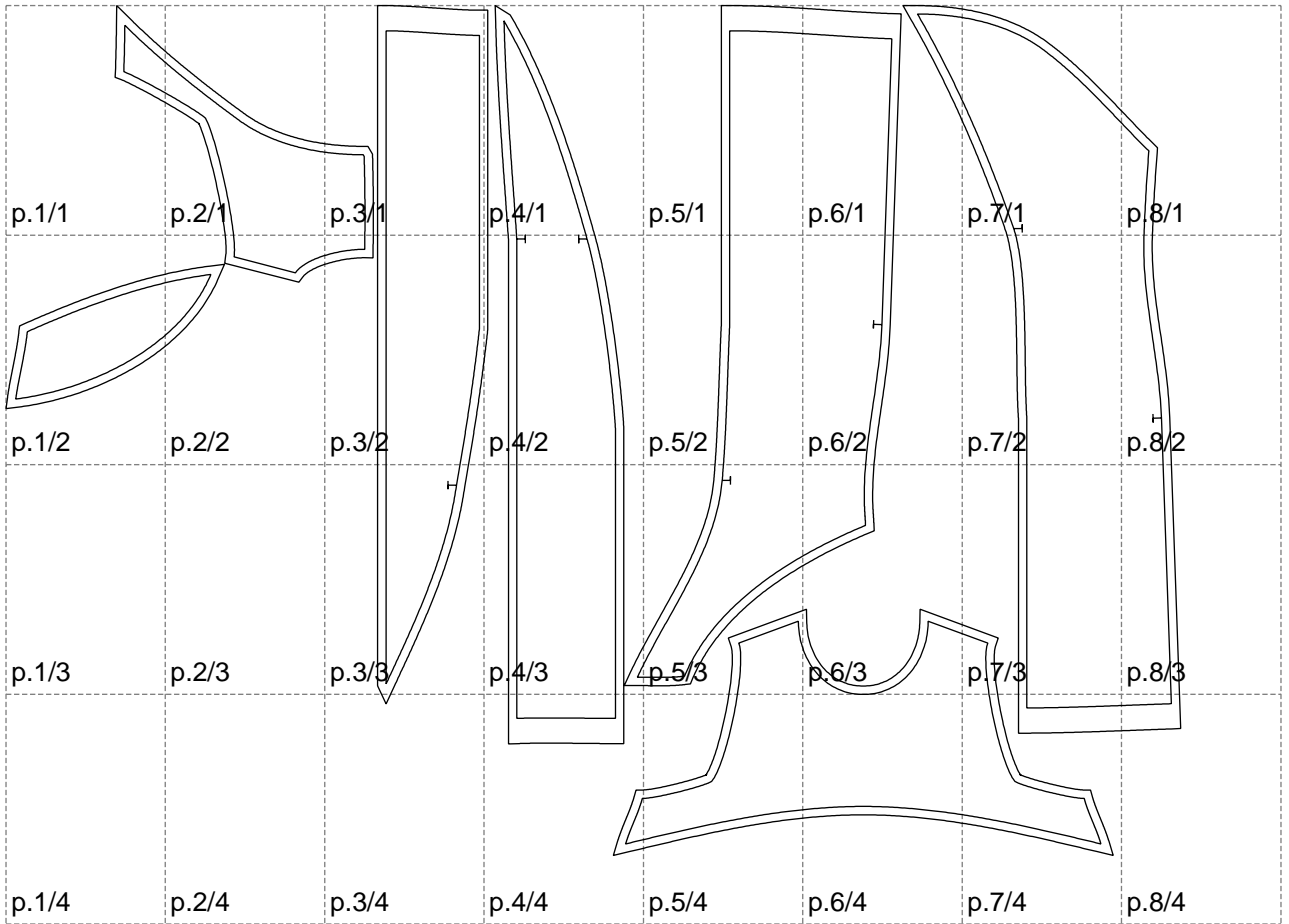

Not for print

Paper size: A4, size:1399.00 x1012.09 mm

# Example

size:1438.74 x1634.52 mm

Maneken =1 ver.0

rz\_1=170

rz\_16=104

rz\_17=88.9

rz\_18=84.4

rz\_19=112

rz\_20=109.3

---

. . . . .  
. . . . .  
. . . . .