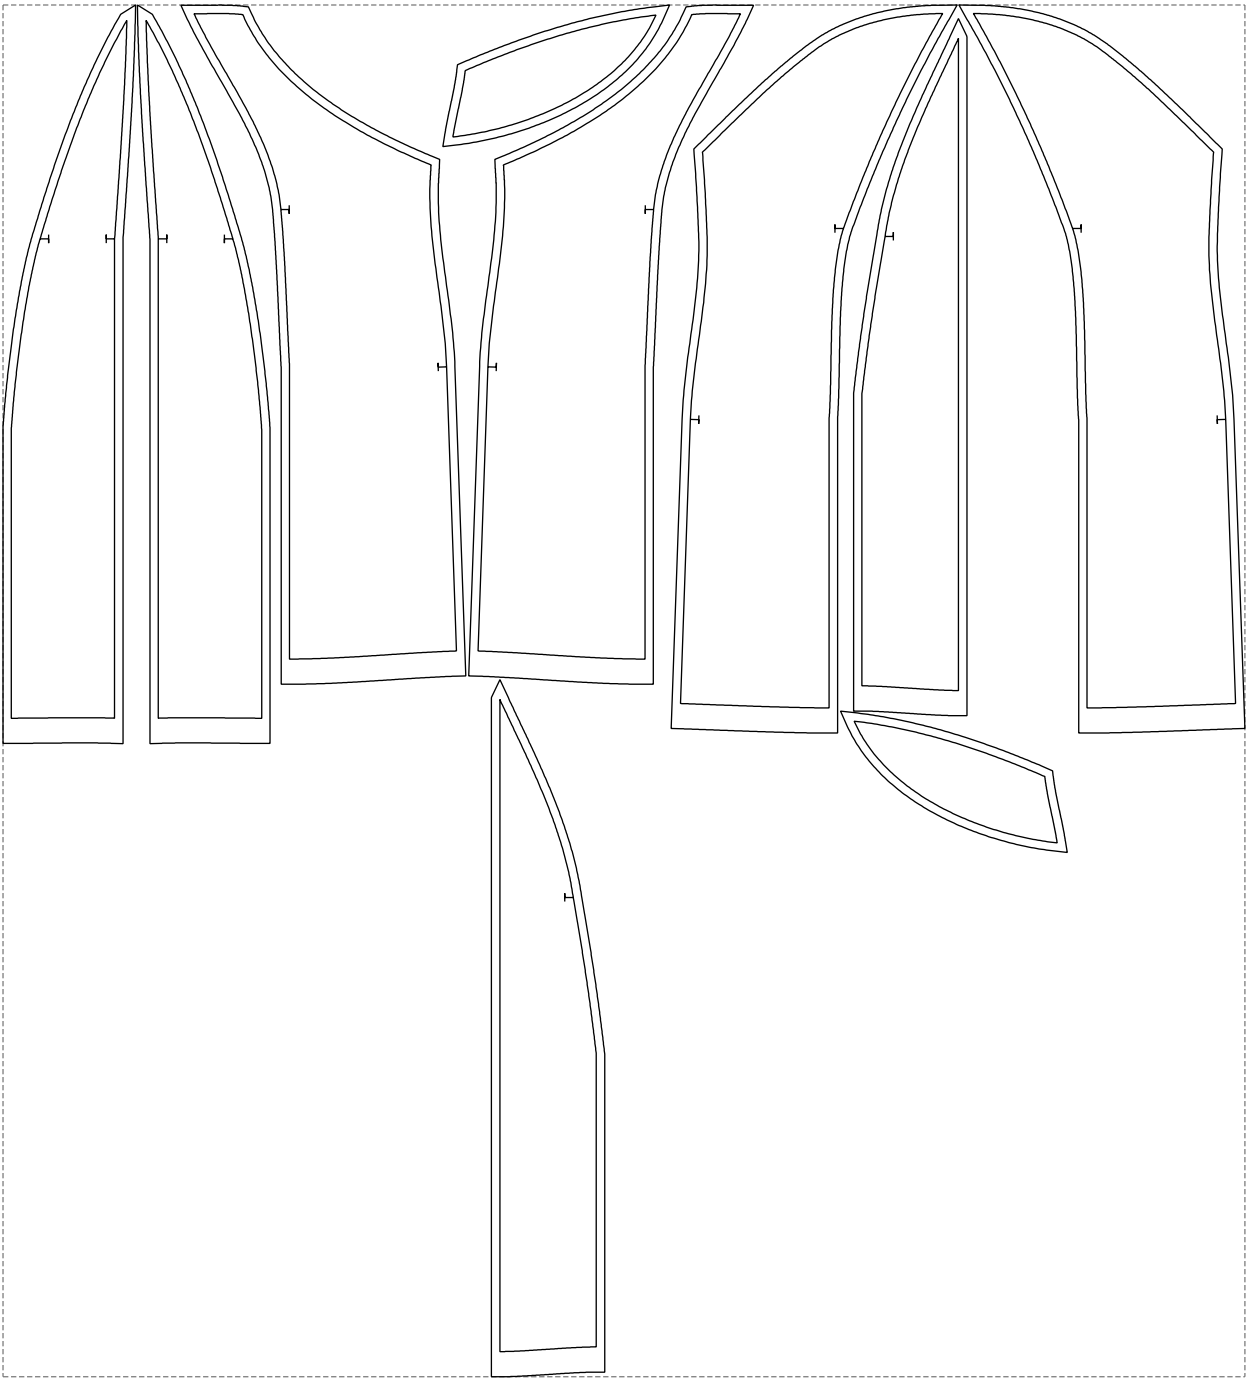

Not for print

Paper size: A4, size:1308.87 x1004.55 mm

# Example

size:1478.99 x1633.90 mm

Maneken =1 ver.0

rz\_1=170

rz\_16=108

rz\_17=92.5

rz\_18=89.2

rz\_19=116