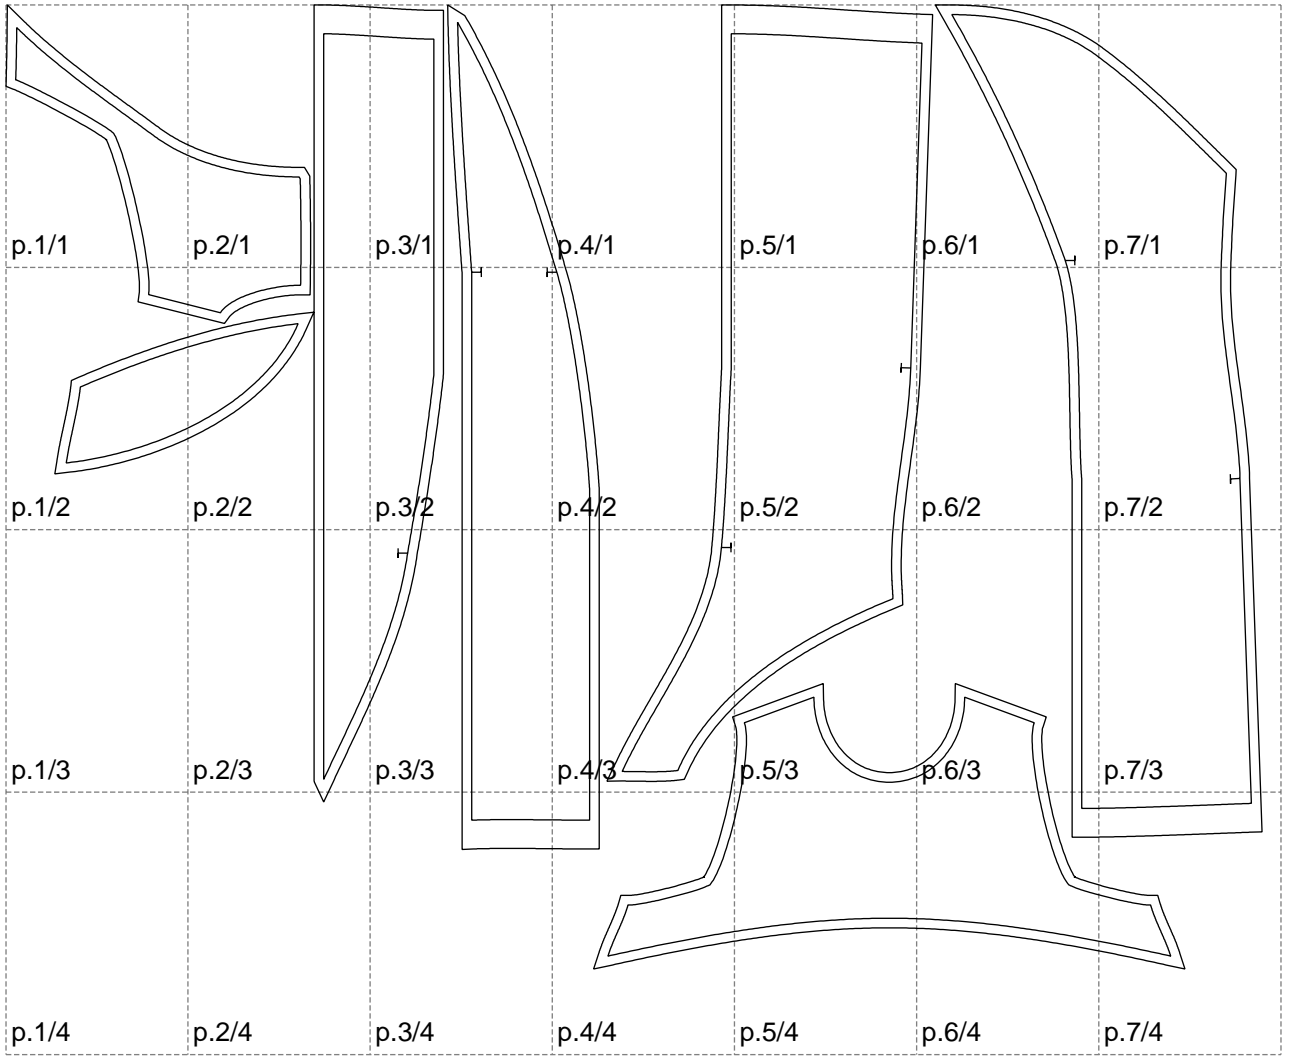

Not for print

Paper size: A4, size:1308.87 x1004.55 mm

# Example

size:1478.99 x1633.90 mm

Maneken =1 ver.0

rz\_1=170

rz\_16=108

rz\_17=92.5

rz\_18=89.2

rz\_19=116

rz\_20=113

---

. . . . .  
. . . . .  
. . . . .