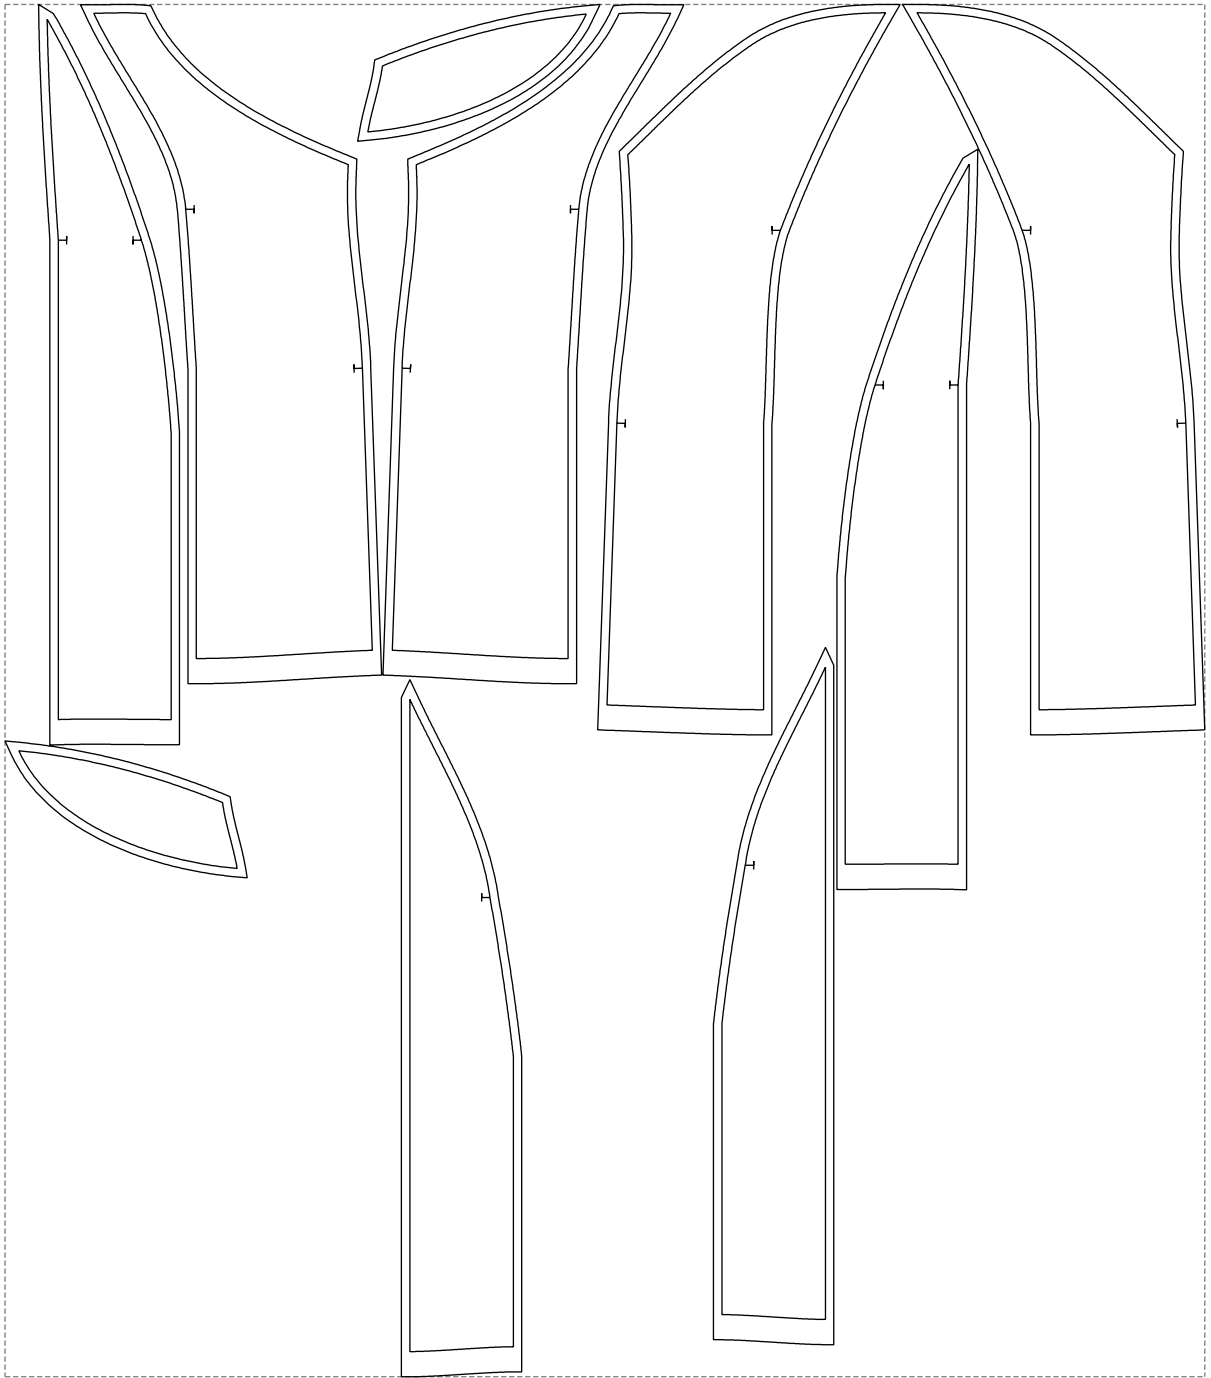

Not for print

Paper size: A4, size:1388.99 x997.55 mm

# Example

size:1428.98 x1634.73 mm

Maneken =1 ver.0

rz\_1=170

rz\_16=116

rz\_17=100

rz\_18=98.8

rz\_19=124