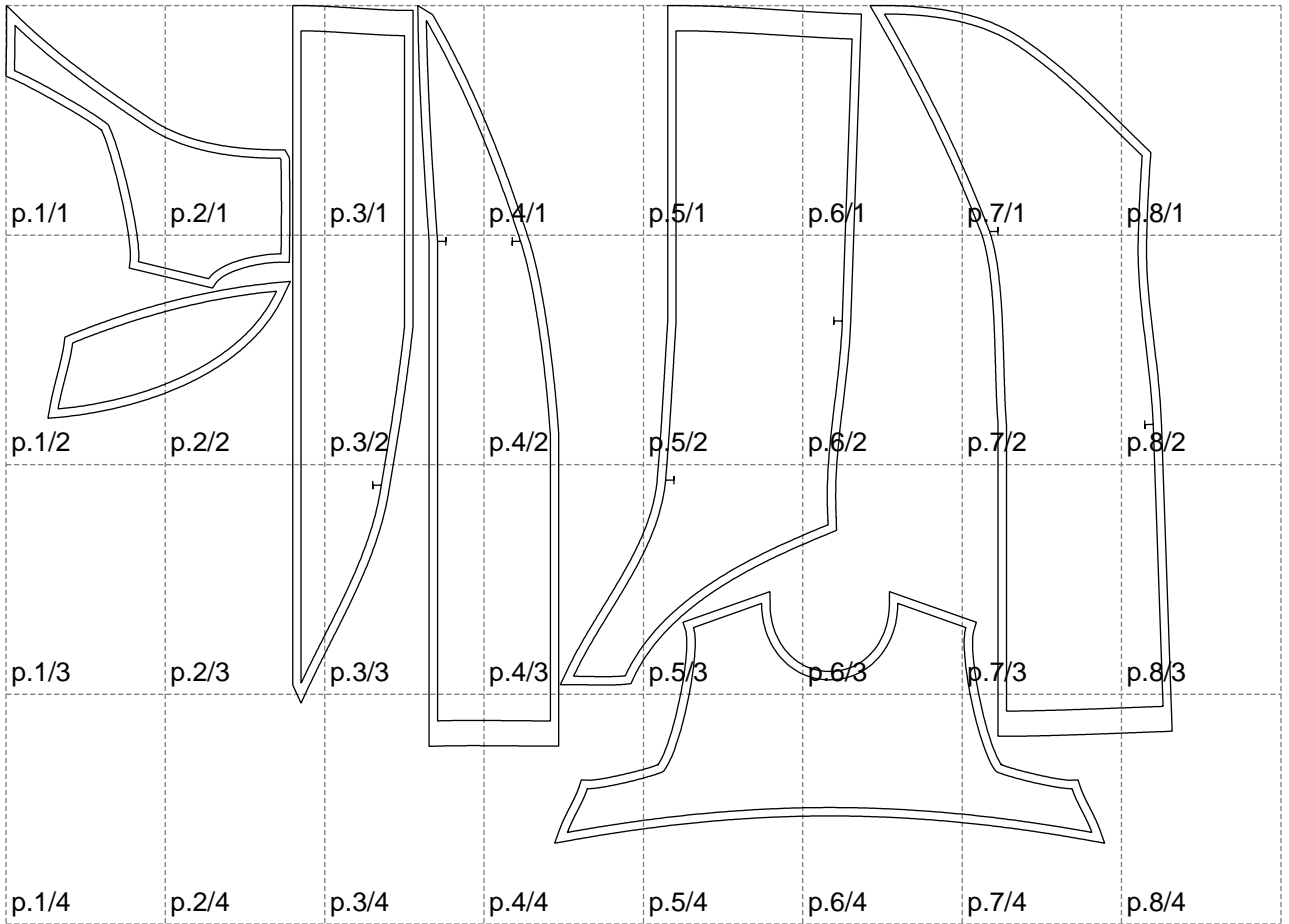

Not for print

Paper size: A4, size:1388.99 x997.55 mm

# Example

size:1428.98 x1634.73 mm

Maneken =1 ver.0

rz\_1=170

rz\_16=116

rz\_17=100

rz\_18=98.8

rz\_19=124

rz\_20=121

---

. . . . .  
. . . . .  
. . . . .