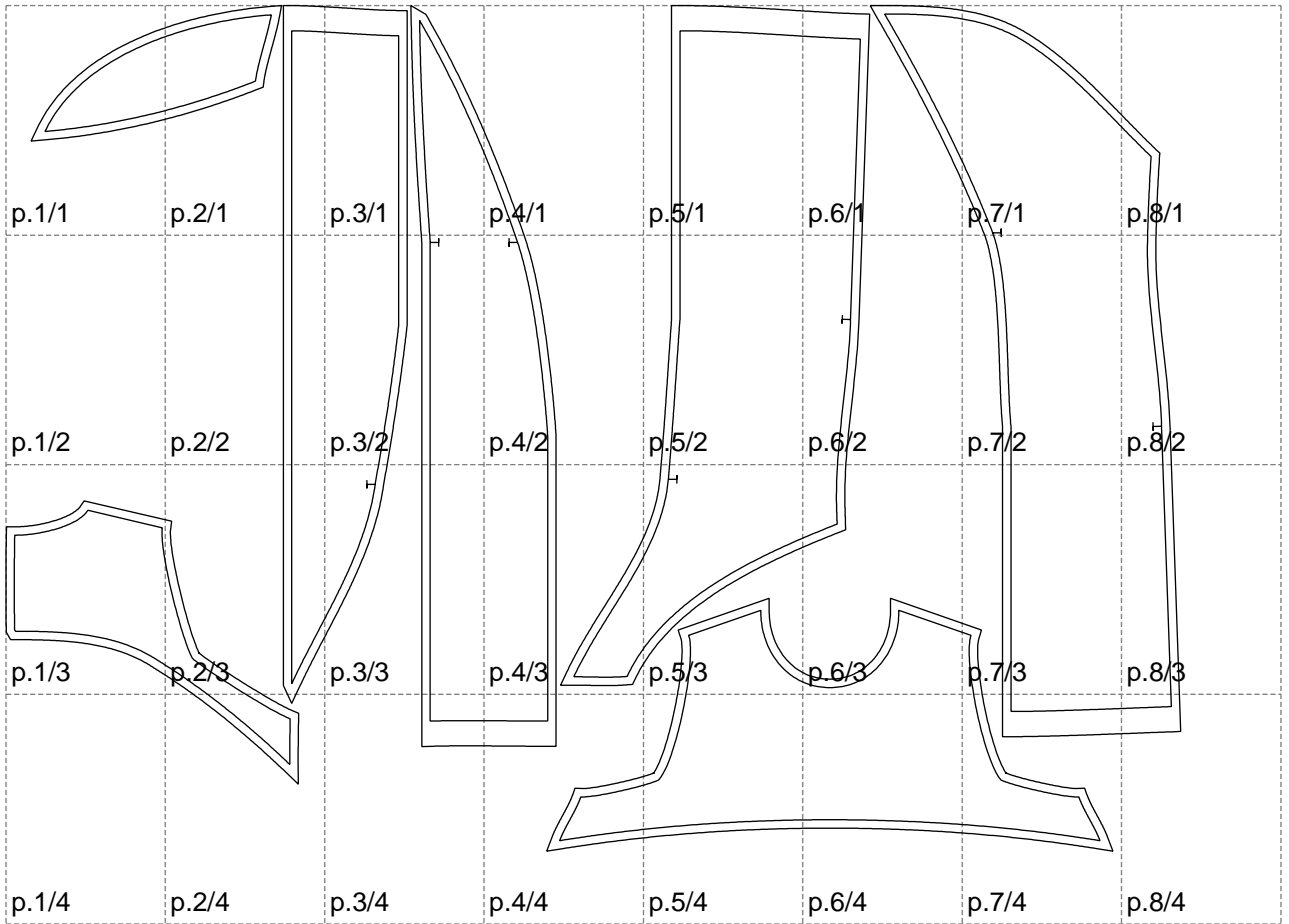

Not for print

Paper size: A4, size:1399.00 x1007.05 mm

# Example

size:1468.98 x1635.67 mm

Maneken =1 ver.0

rz\_1=170

rz\_16=120

rz\_17=104

rz\_18=103.6

rz\_19=128

rz\_20=125.1

---

. . . . .  
. . . . .  
. . . . .