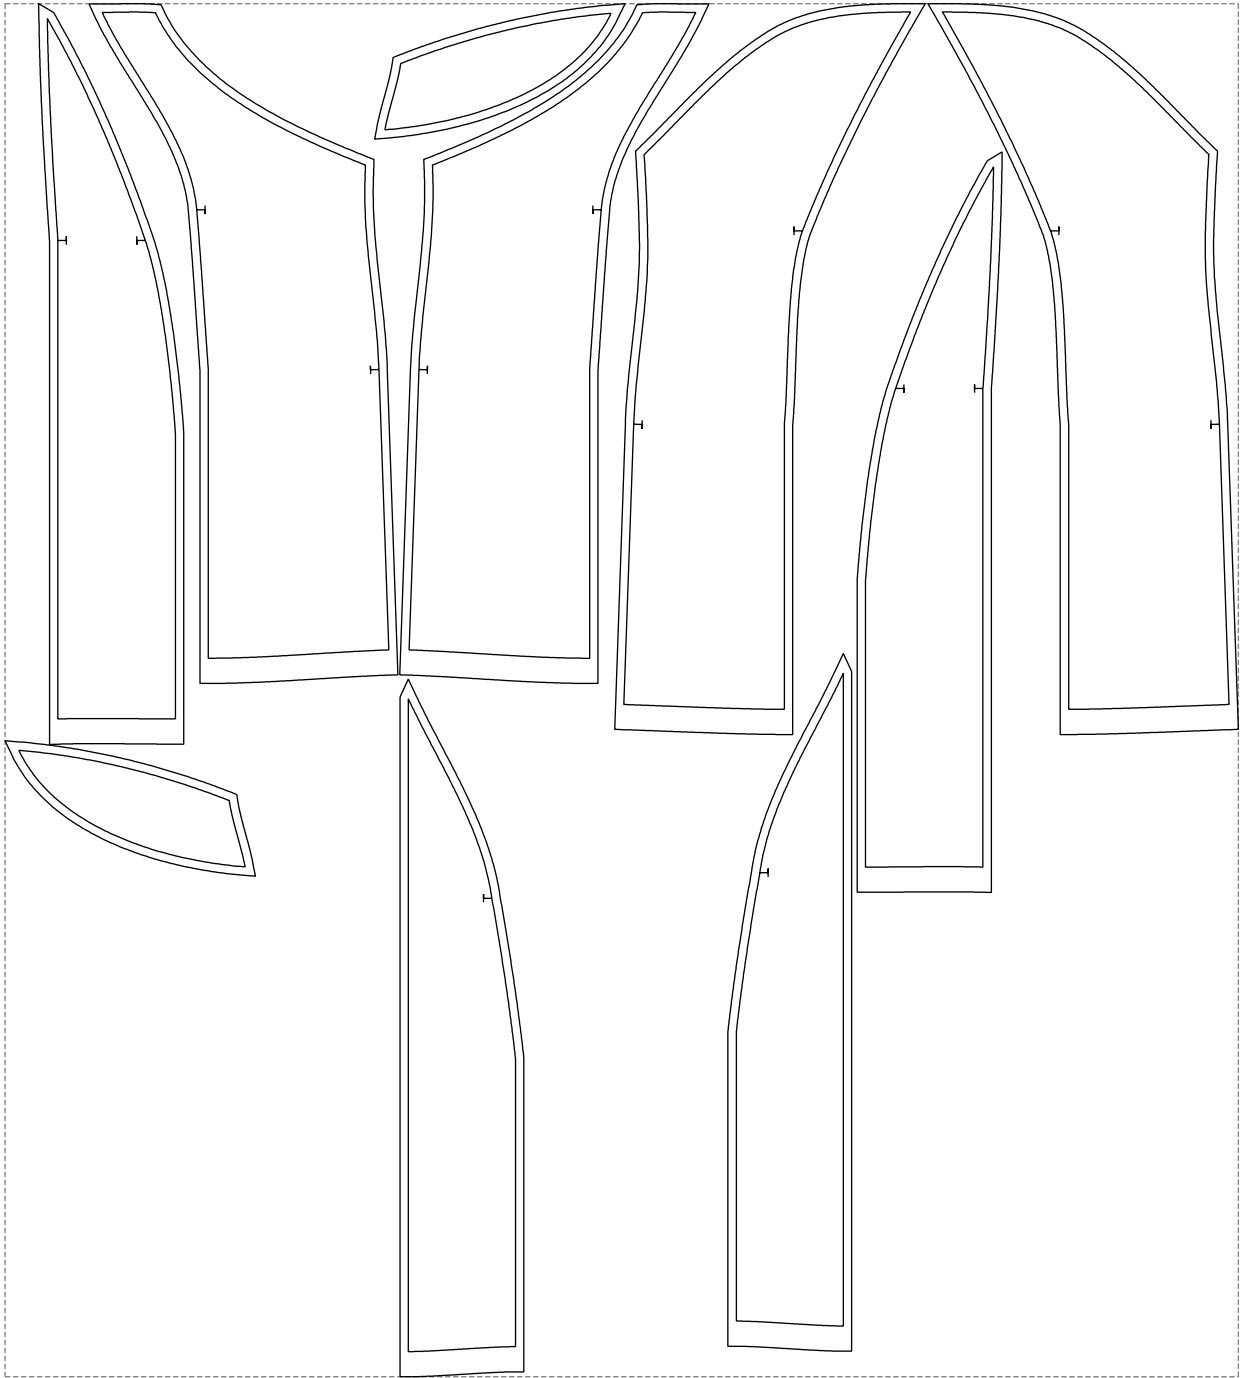

Not for print

Paper size: A4, size:1399.00 x1007.05 mm

# Example

size:1468.98 x1635.67 mm

Maneken =1 ver.0

rz\_1=170

rz\_16=120

rz\_17=104

rz\_18=103.6

rz\_19=128

rz\_20=125.1

---

. . . . .  
. . . . .  
. . . . .