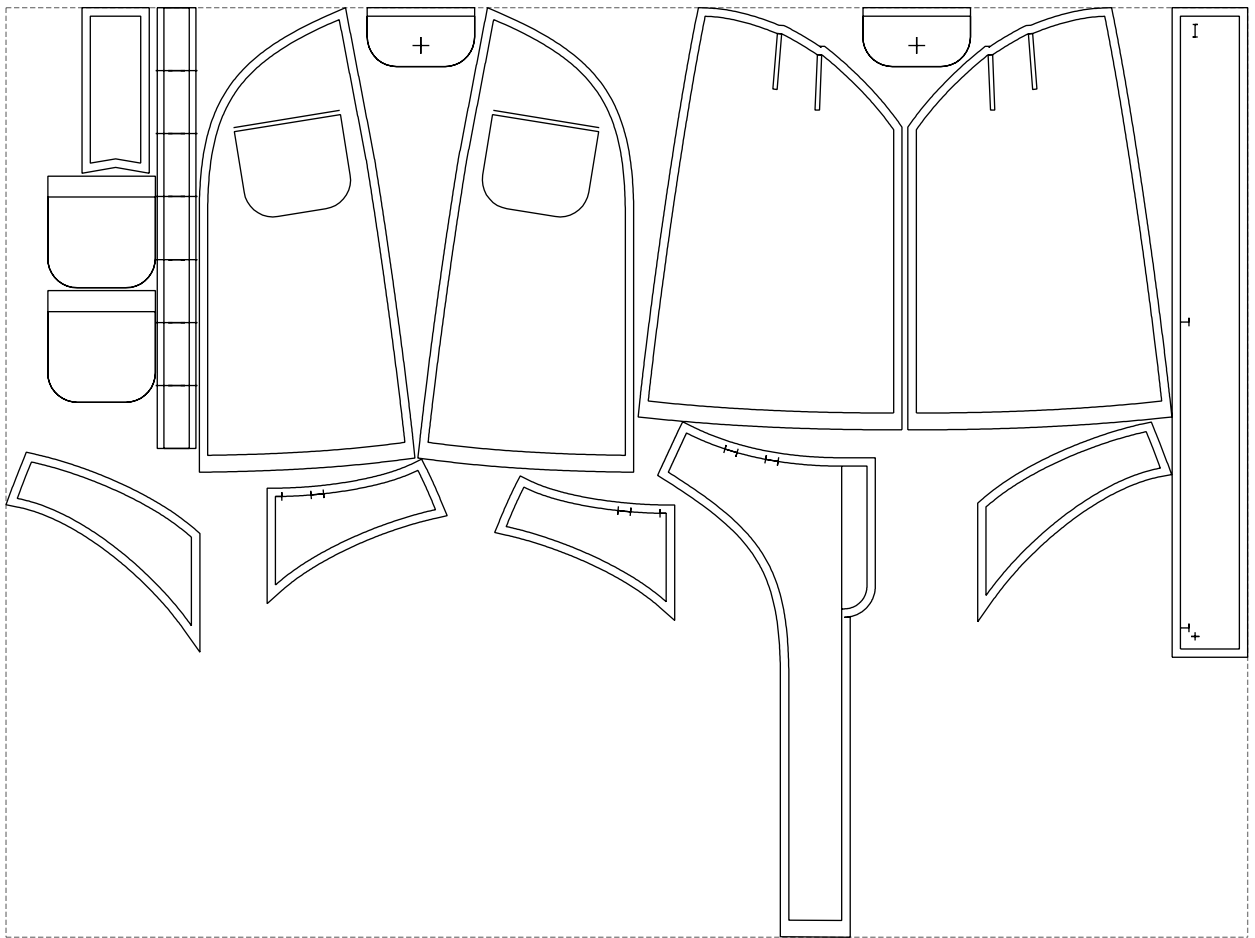

# Example

size:1478.87 x1107.31 mm

Maneken =1 ver.0

rz\_1=170

rz\_16=88

rz\_17=75.6

rz\_18=67.6

rz\_19=96