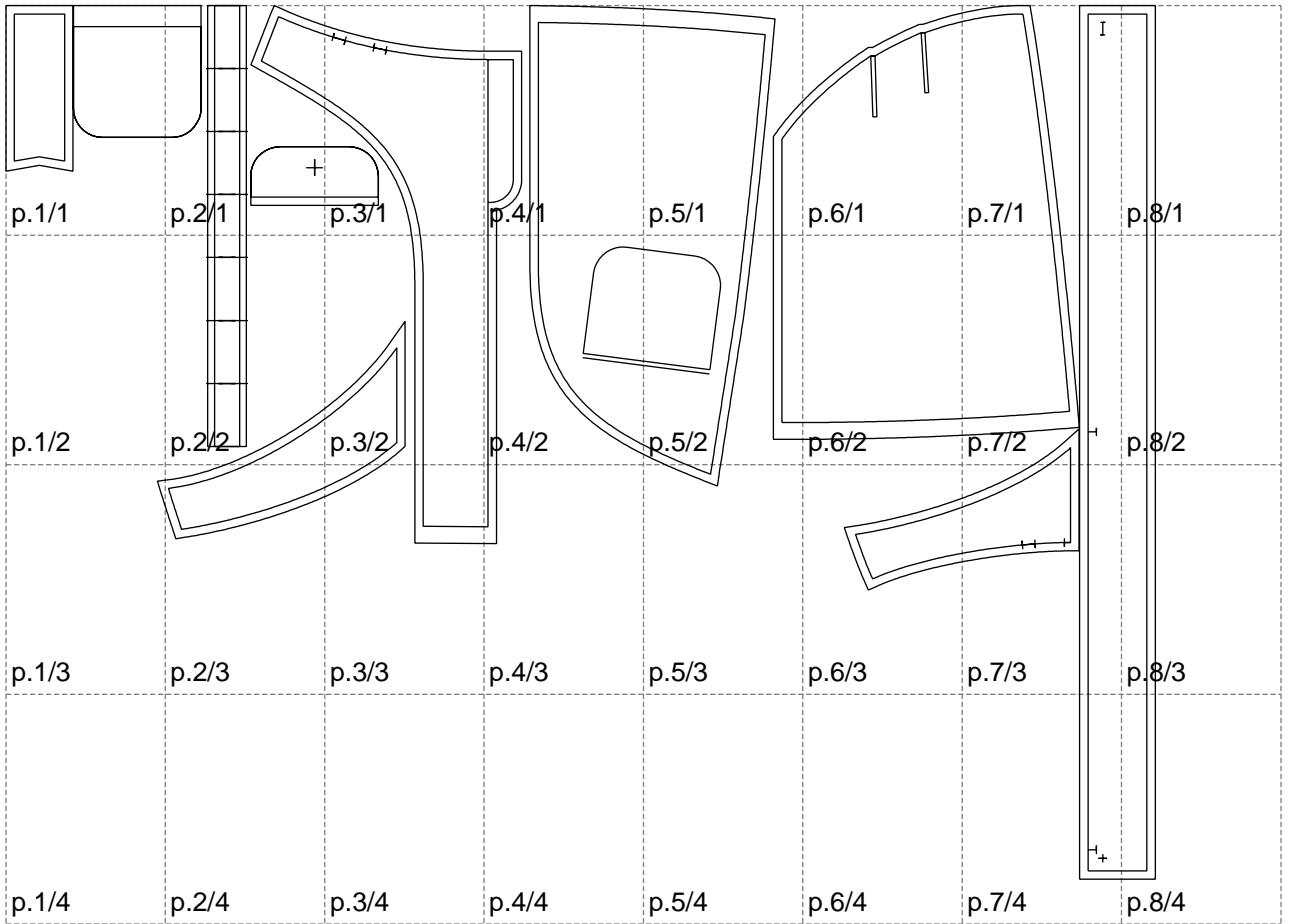

Not for print

Paper size: A4, size:1368.79 x1040.39 mm

# Example

size:1499.00 x1152.92 mm

Maneken =1 ver.0

rz\_1=170

rz\_16=112

rz\_17=96.2

rz\_18=94

rz\_19=120

rz\_20=117

---

. . . . .  
. . . . .  
. . . . .