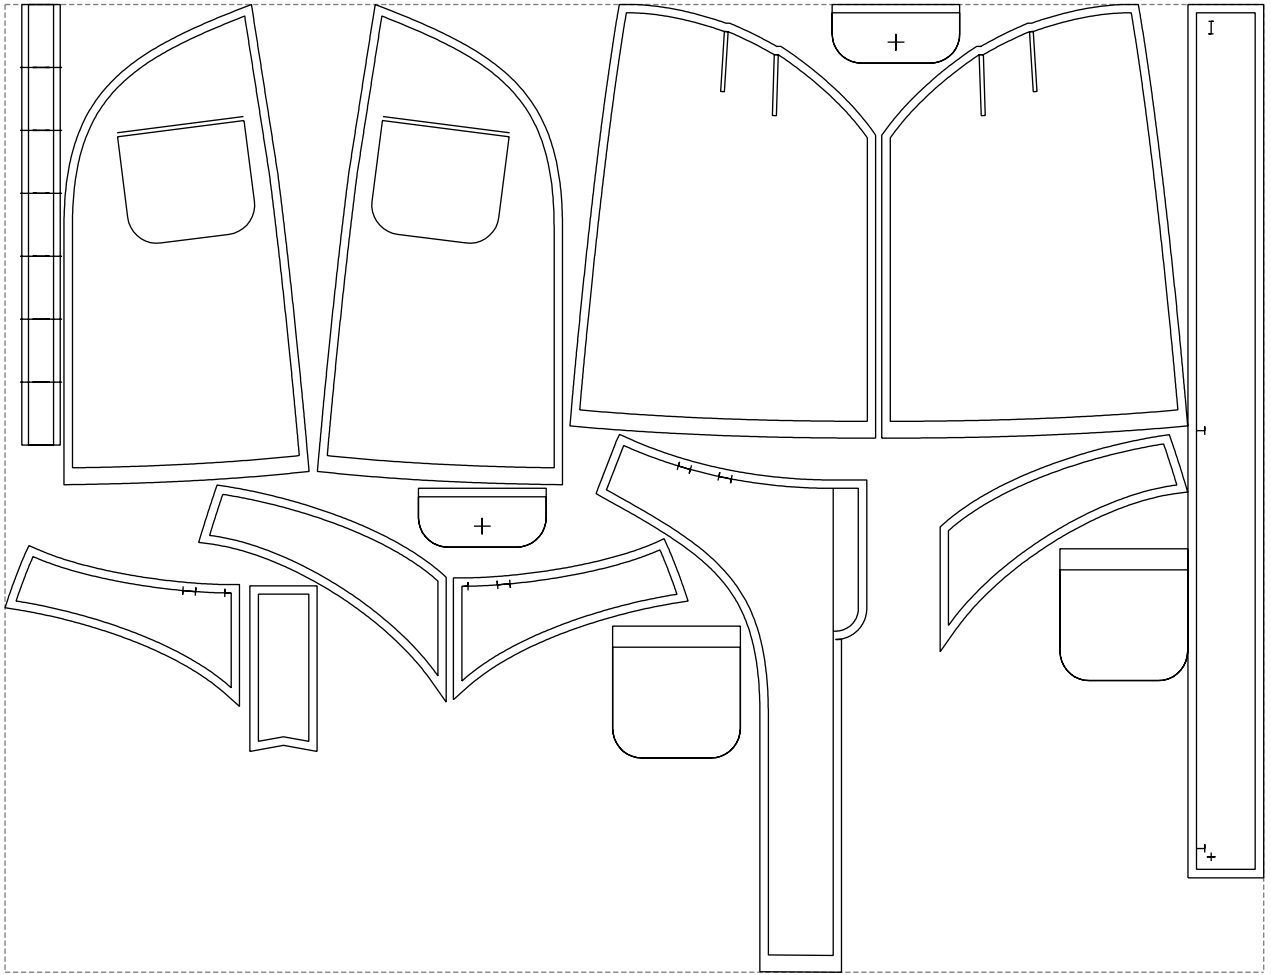

Not for print

Paper size: A4, size:1368.79 x1040.39 mm

# Example

size:1499.00 x1152.92 mm

Maneken =1 ver.0

rz\_1=170

rz\_16=112

rz\_17=96.2

rz\_18=94

rz\_19=120