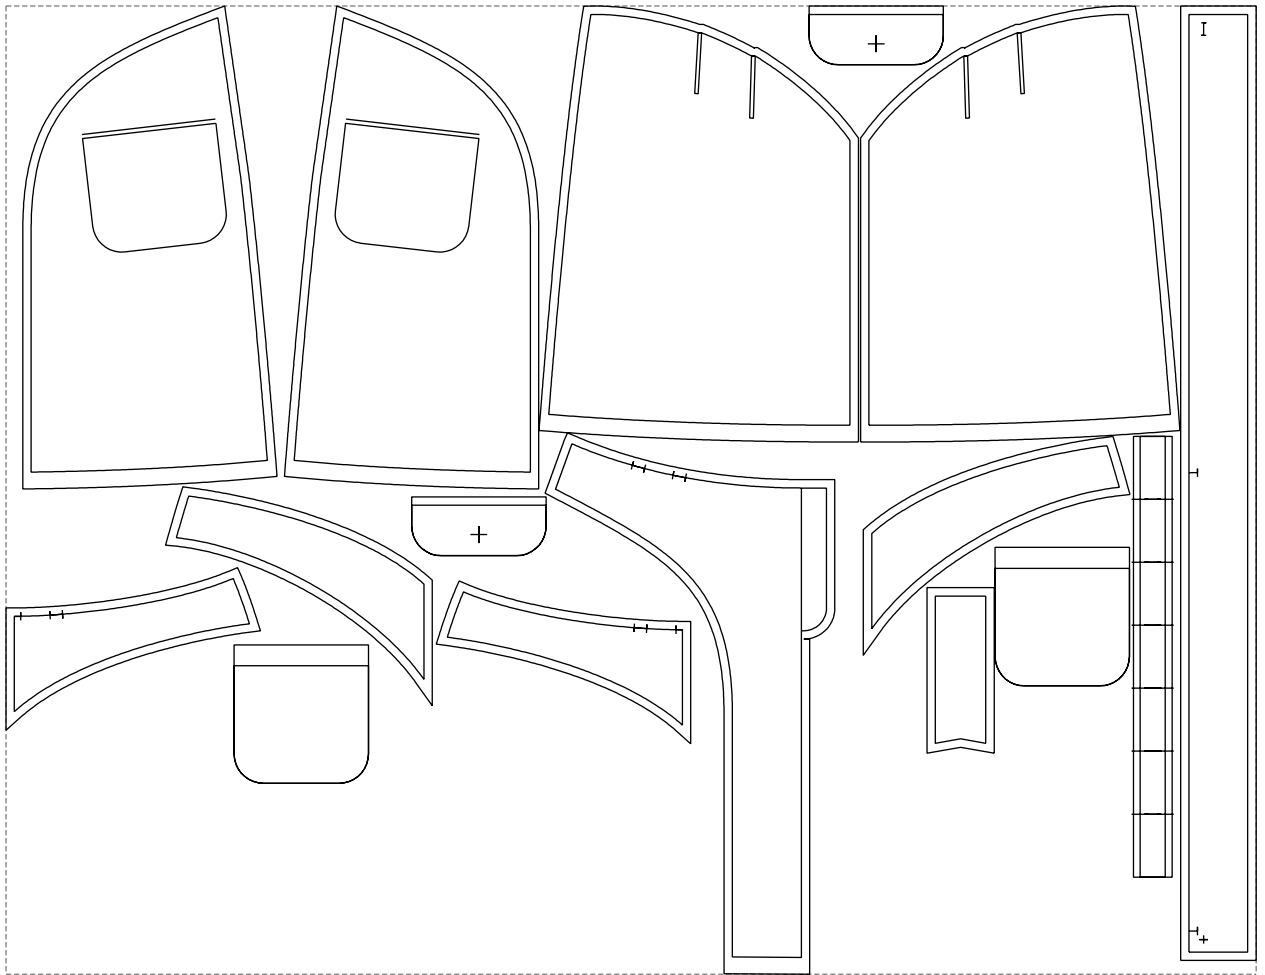

Not for print

Paper size: A4, size:1348.63 x1136.94 mm

# Example

size:1488.95 x1153.37 mm

Maneken =1 ver.0

rz\_1=170

rz\_16=120

rz\_17=104

rz\_18=103.6

rz\_19=128

rz\_20=125.1

---

. . . . .  
. . . . .  
. . . . .