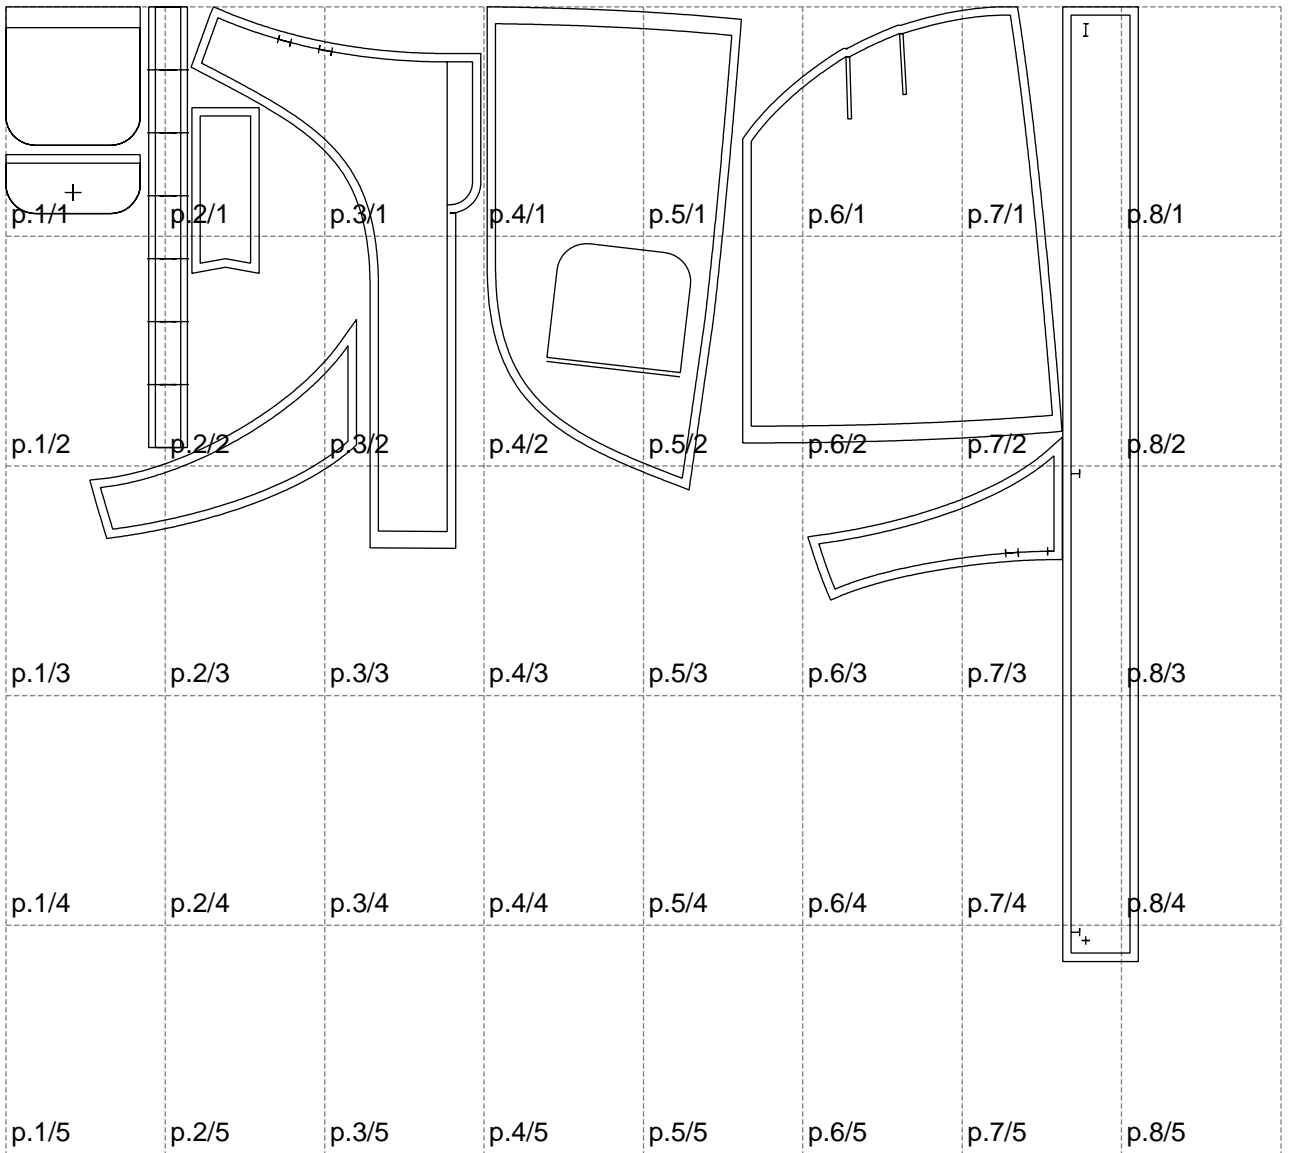

Not for print

Paper size: A4, size:1348.63 x1136.94 mm

# Example

size:1488.95 x1153.37 mm

Maneken =1 ver.0

rz\_1=170

rz\_16=120

rz\_17=104

rz\_18=103.6

rz\_19=128

rz\_20=125.1

---

. . . . .  
. . . . .  
. . . . .