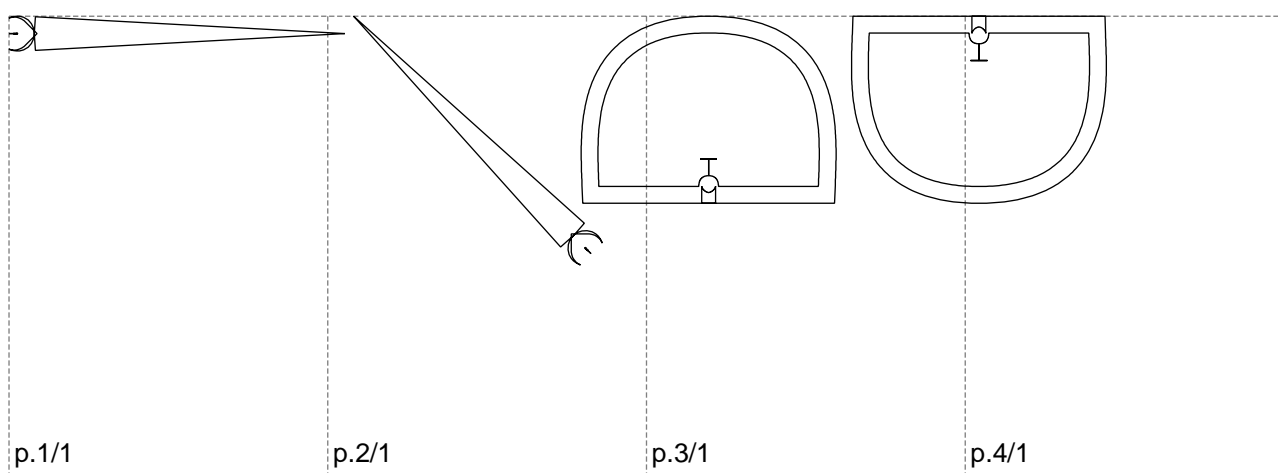

Not for print

Paper size: A4, size:653.47 x148.01 mm

# Example

size:955.28 x111.42 mm

Maneken =1 ver.0

rz\_1=170

rz\_16=104

rz\_17=88.9

rz\_18=84.4

rz\_19=112

rz\_20=109.3

---

. . . . .  
. . . . .  
. . . . .