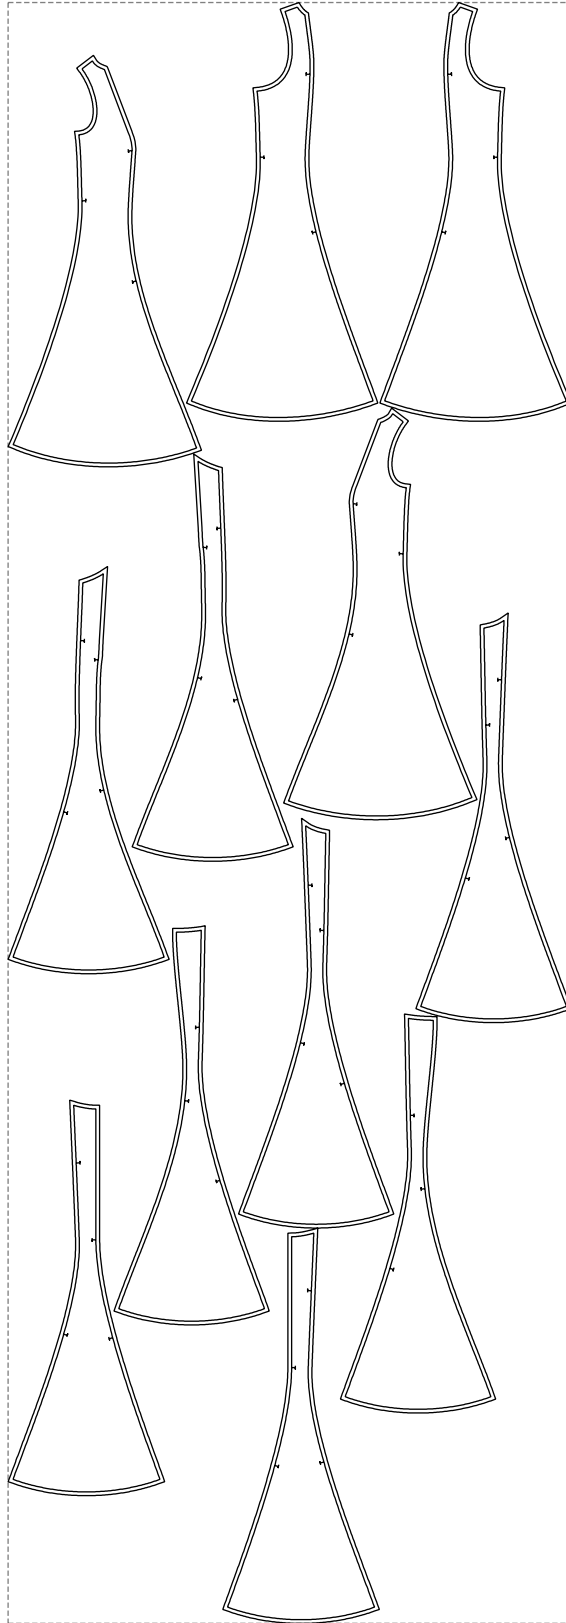

Not for print

Paper size: A4, size:1399.00 x2146.50 mm

# Example

size:1499.00 x4316.16 mm

Maneken =1 ver.0

rz\_1=170

rz\_16=92

rz\_17=78.8

rz\_18=71.8

rz\_19=100

rz\_20=98.1

---

. . . . .  
. . . . .  
. . . . .