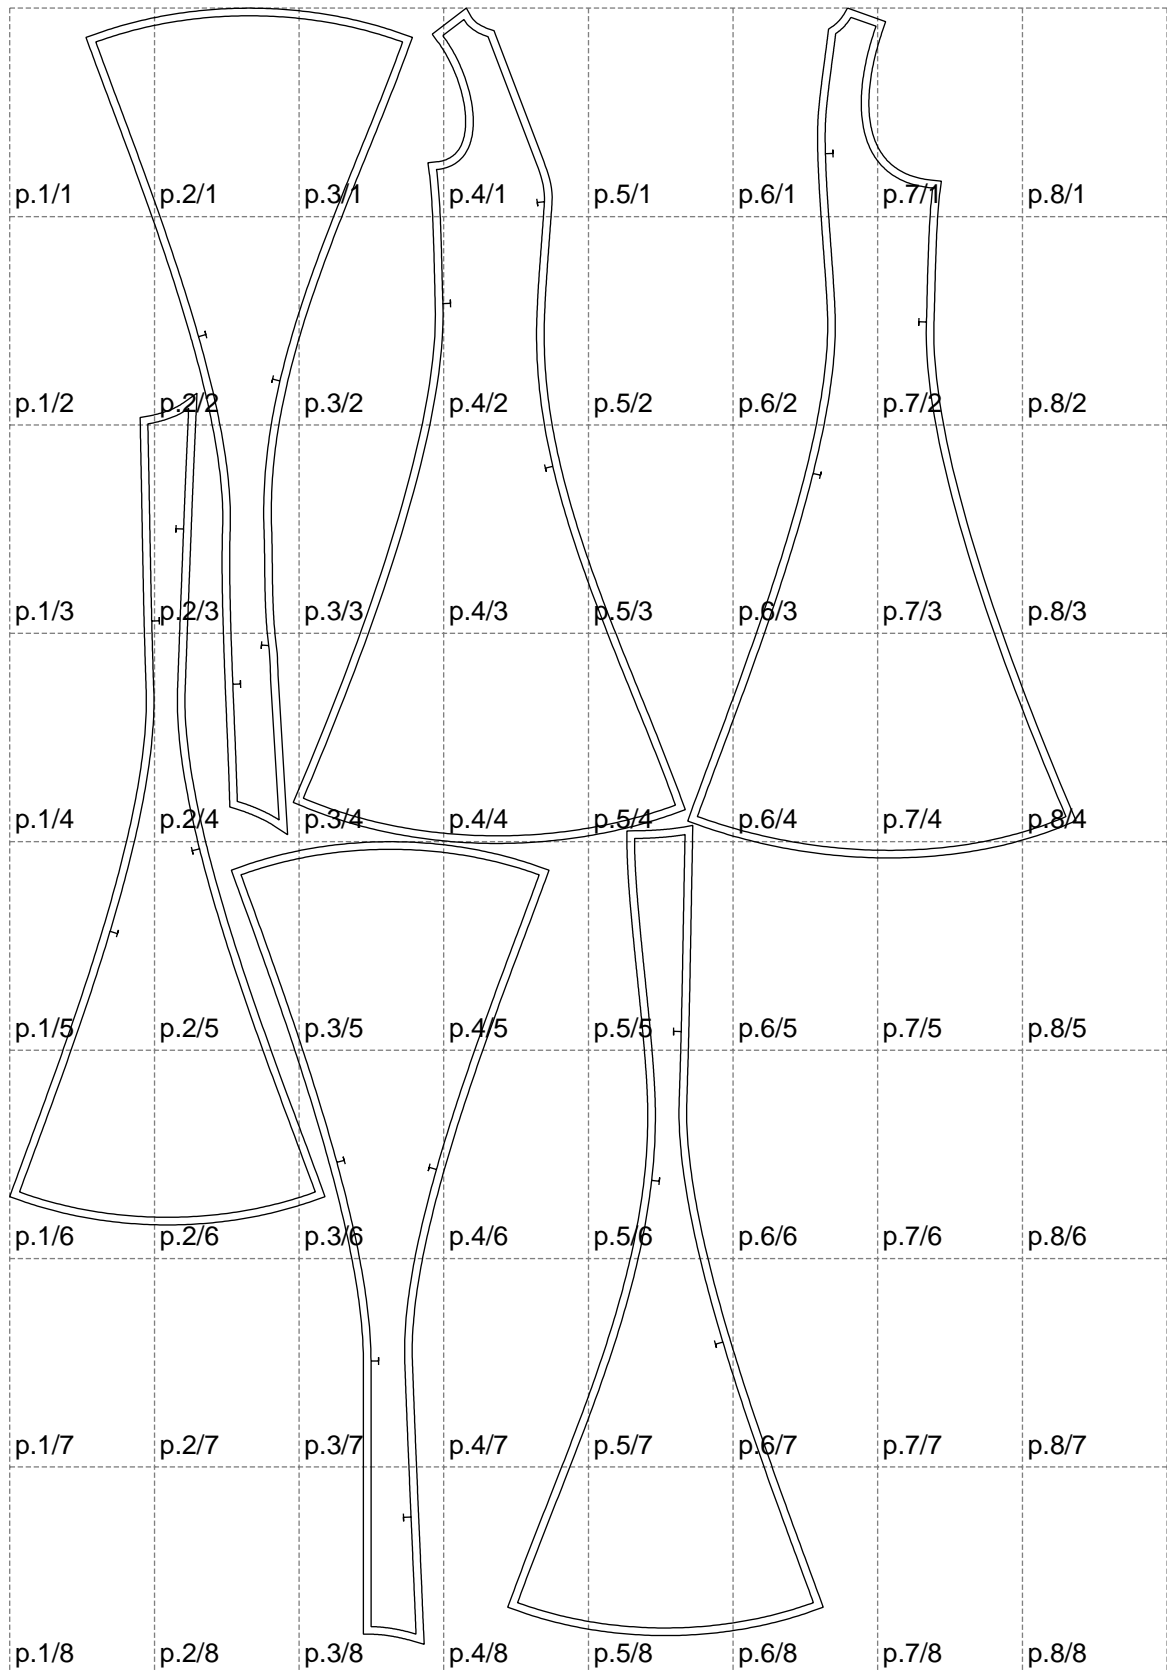

Not for print

Paper size: A4, size:1399.00 x2146.50 mm

# Example

size:1499.00 x4316.16 mm

Maneken =1 ver.0

rz\_1=170

rz\_16=92

rz\_17=78.8

rz\_18=71.8

rz\_19=100

rz\_20=98.1

---

. . . . .  
. . . . .  
. . . . .