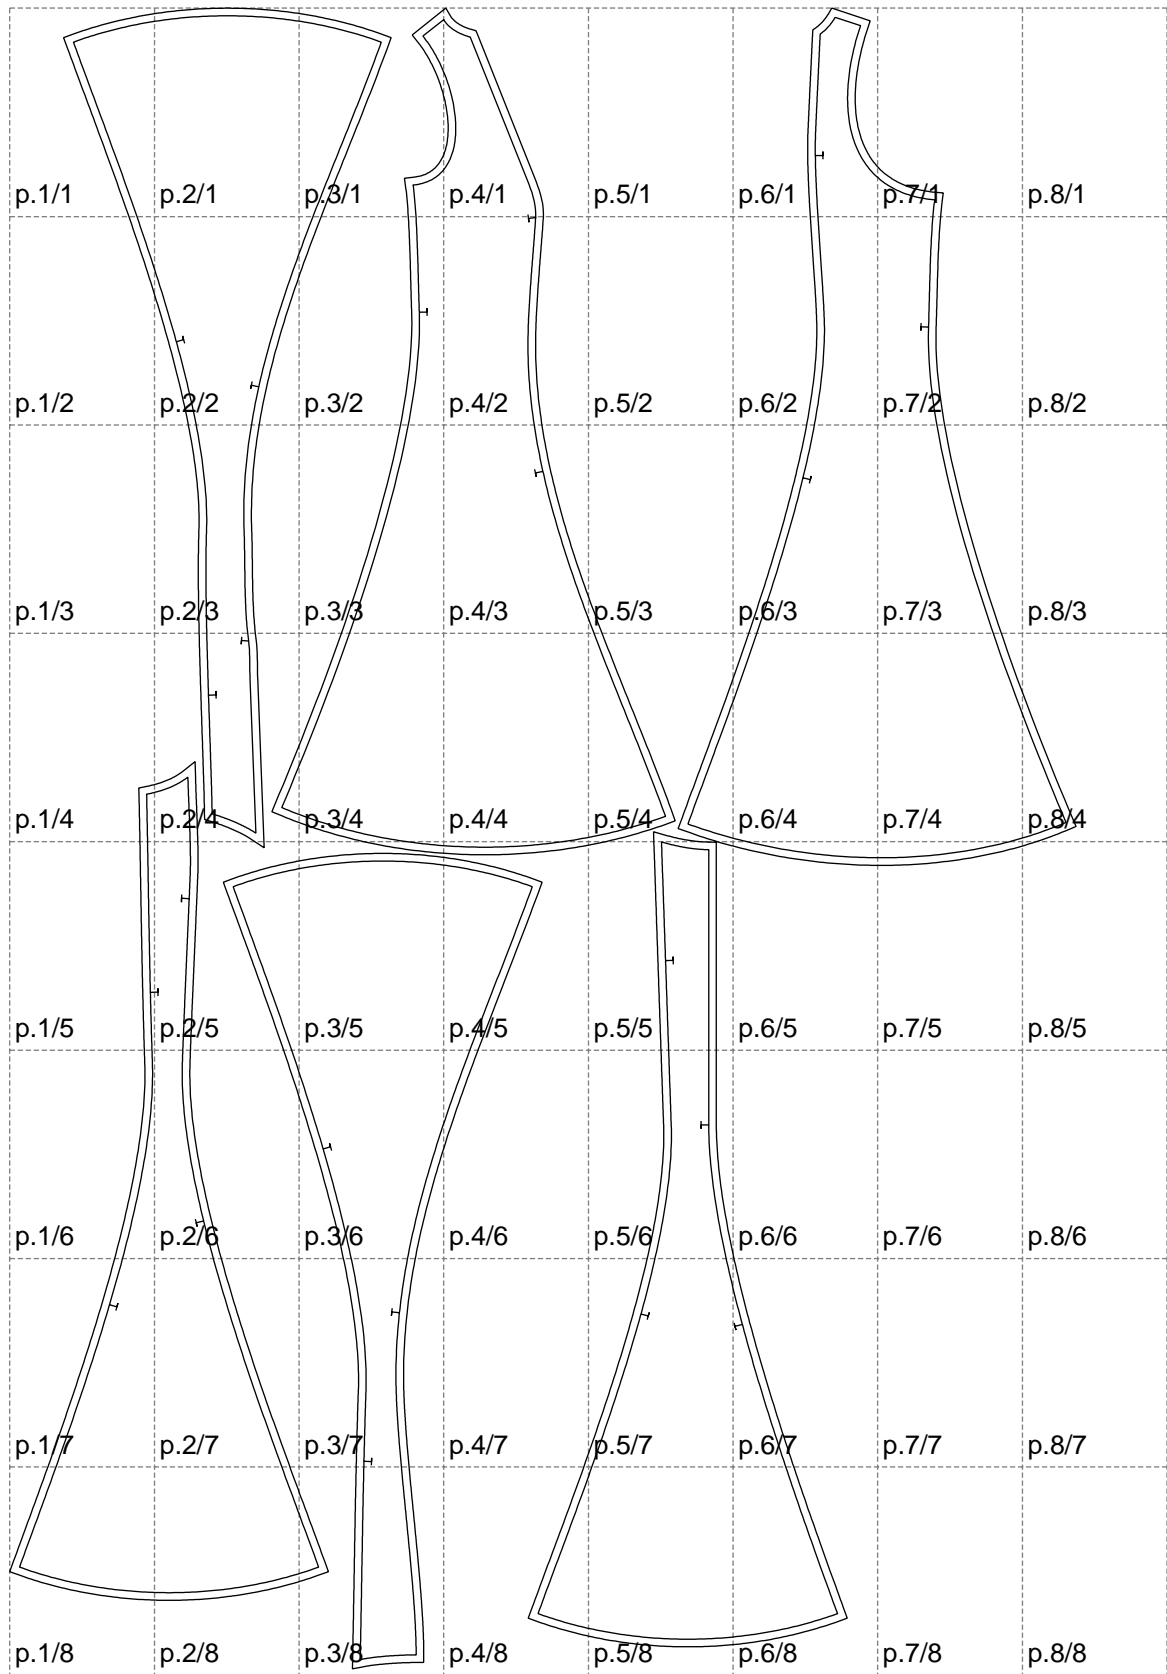

Not for print

Paper size: A4, size:1399.00 x2178.69 mm

# Example

size:1499.00 x4438.41 mm

Maneken =1 ver.0

rz\_1=170

rz\_16=104

rz\_17=88.9

rz\_18=84.4

rz\_19=112

rz\_20=109.3

---

. . . . .  
. . . . .  
. . . . .