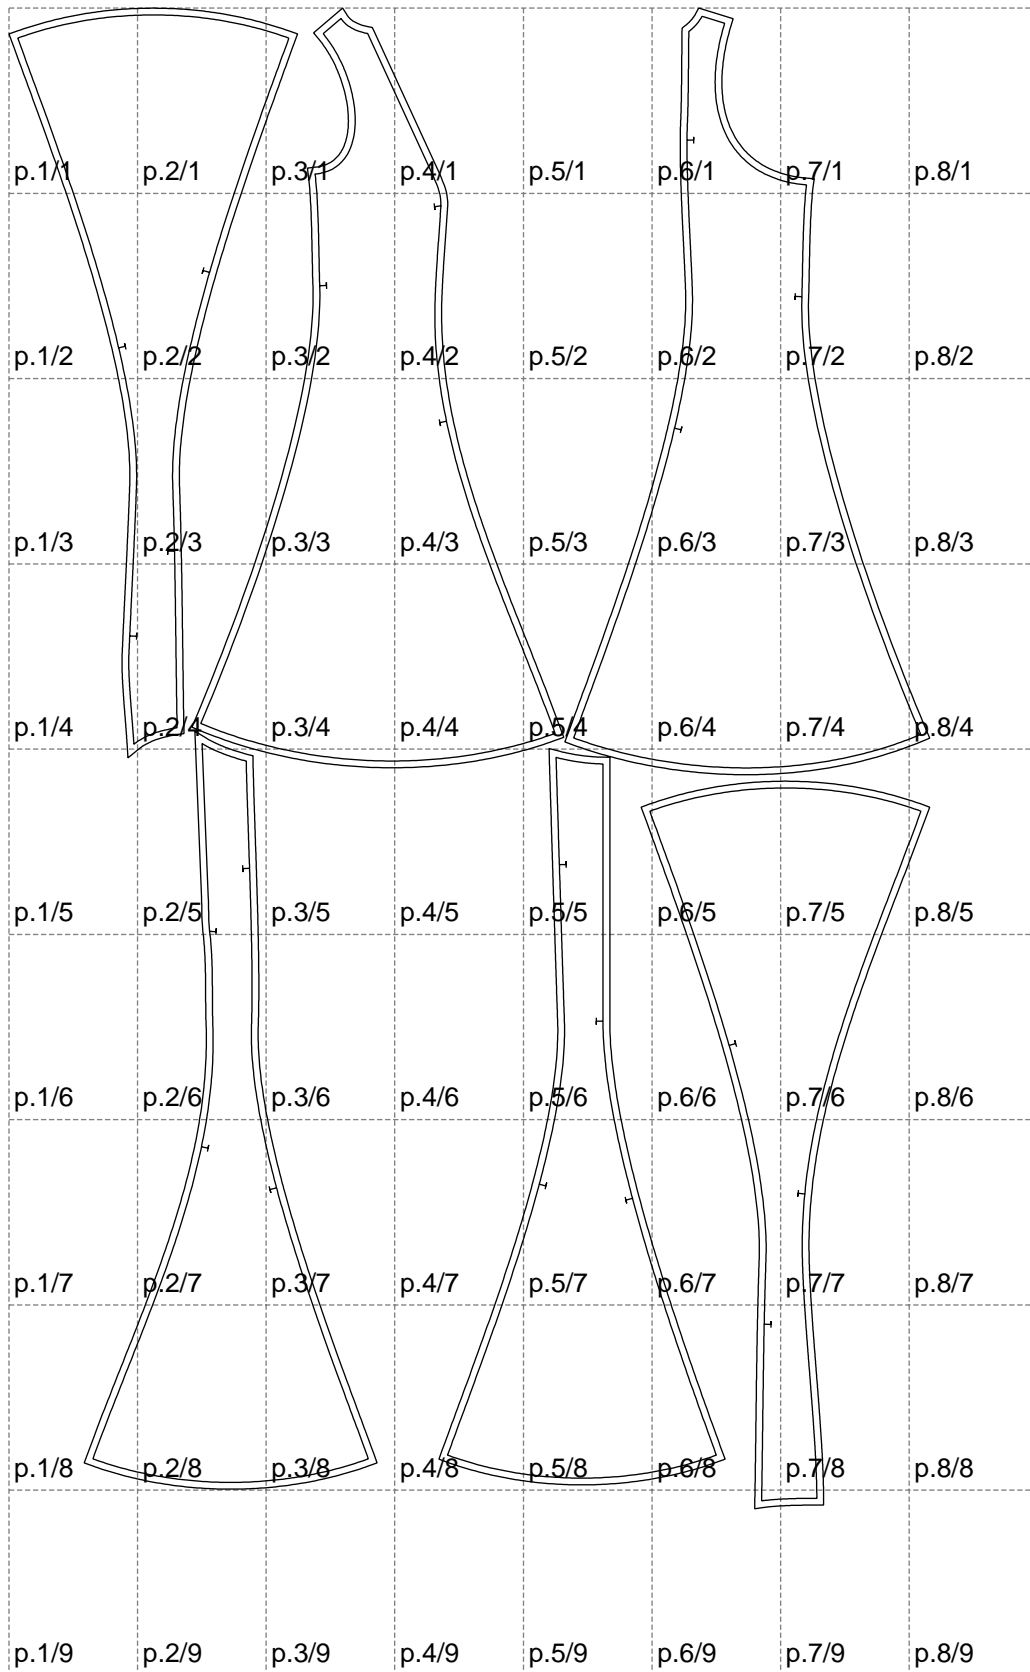

Not for print

Paper size: A4, size:1358.87 x2214.62 mm

# Example

size:1499.00 x4490.07 mm

Maneken =1 ver.0

rz\_1=170

rz\_16=120

rz\_17=104

rz\_18=103.6

rz\_19=128

rz\_20=125.1

---

. . . . .  
. . . . .  
. . . . .