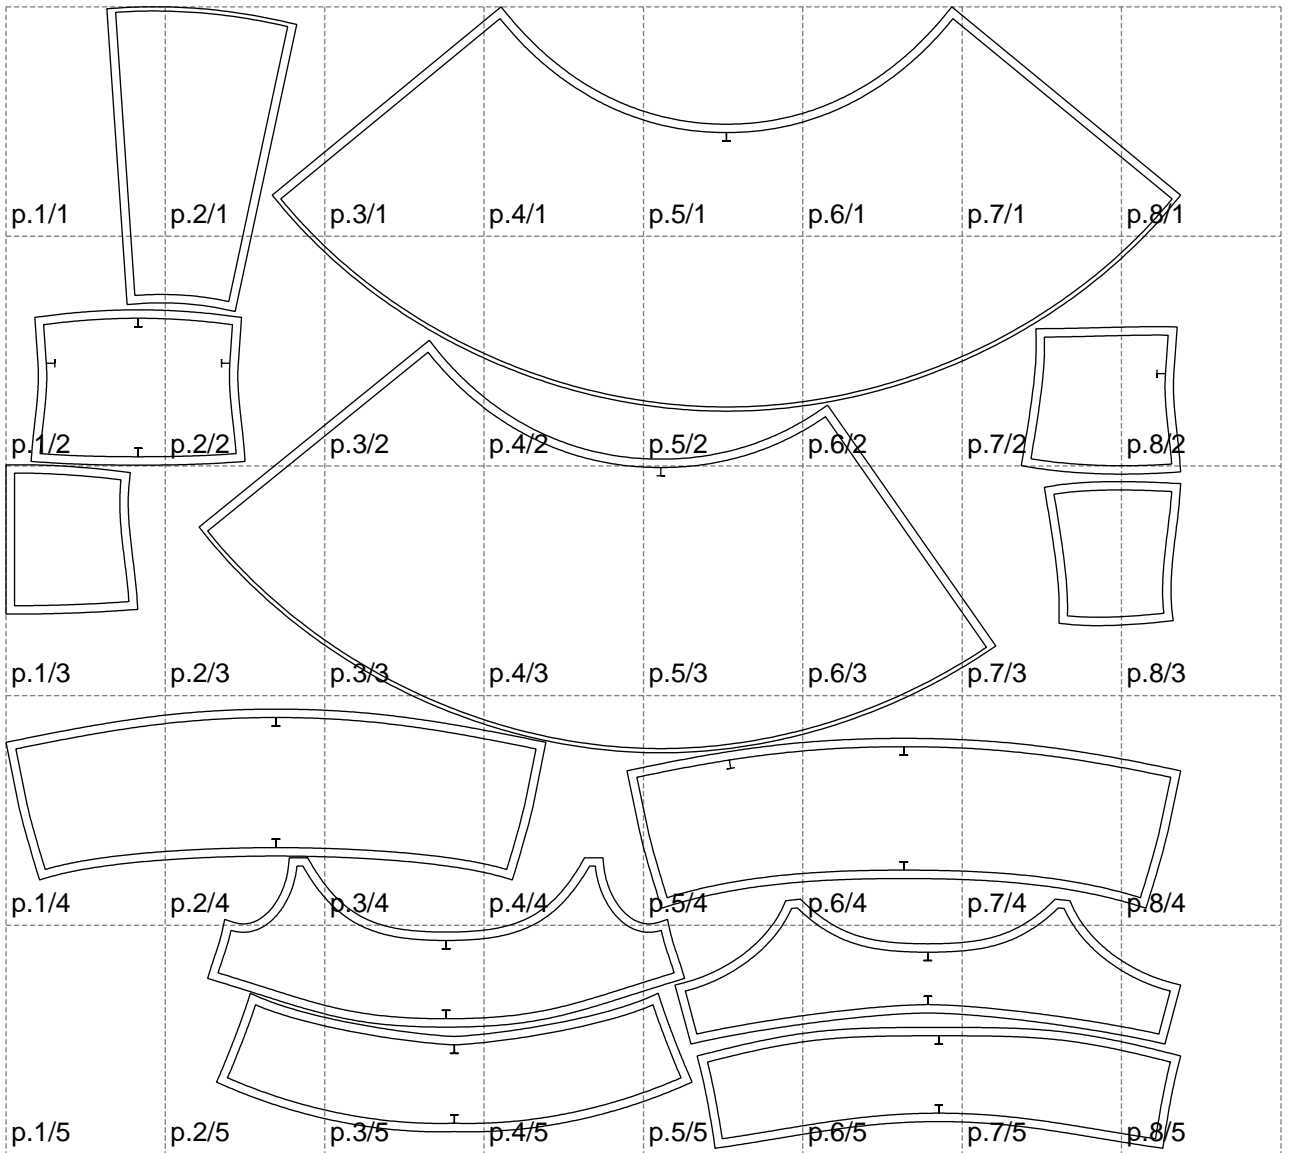

Not for print

Paper size: A4, size:1399.00 x1359.40 mm

# Example

size:1499.00 x1374.15 mm

Maneken =1 ver.0

rz\_1=170

rz\_16=112

rz\_17=96.2

rz\_18=94

rz\_19=120

rz\_20=117

---

. . . . .  
. . . . .  
. . . . .