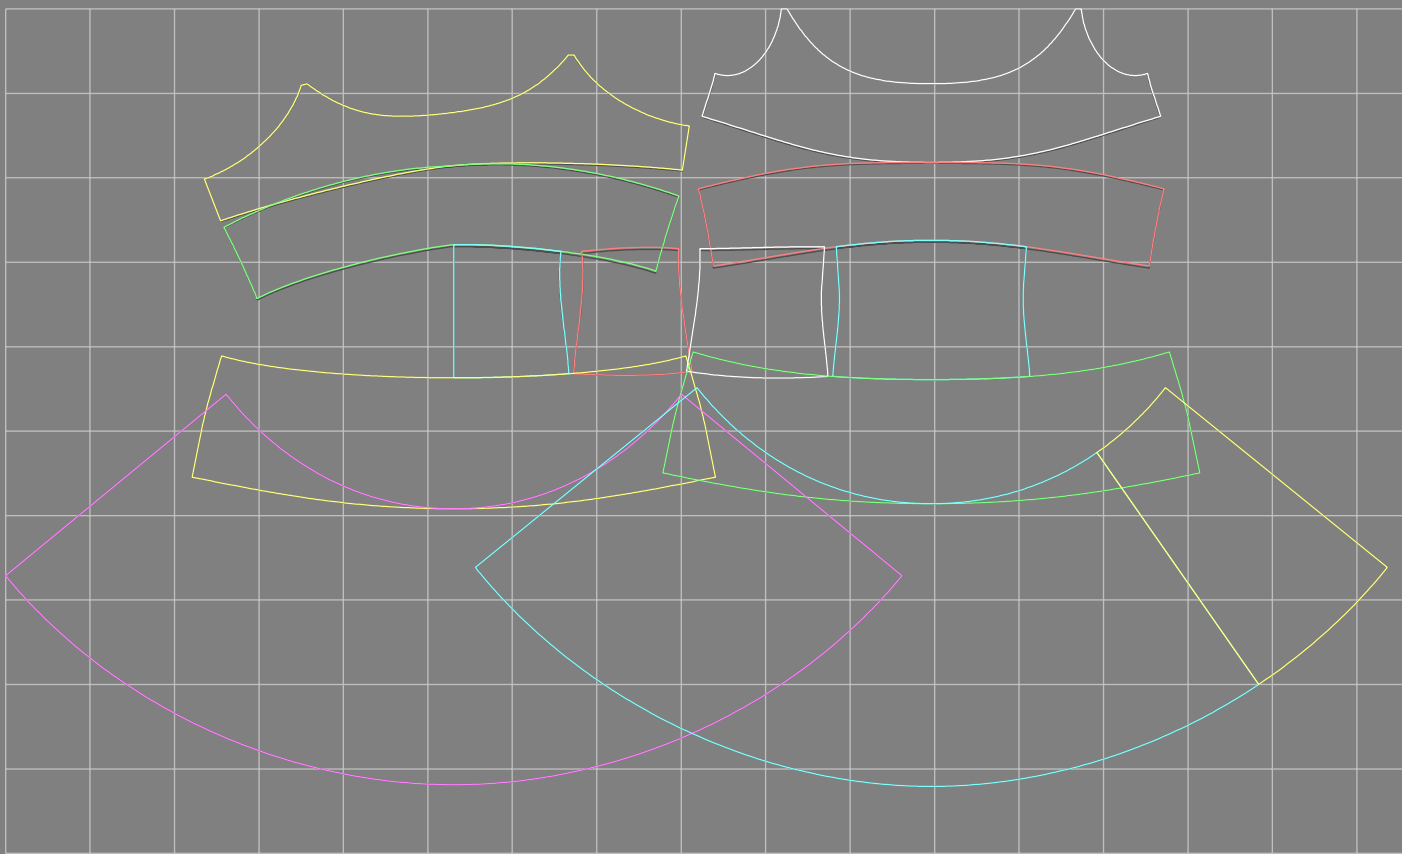

Not for print

Paper size: A4, size:1399.00 x1359.40 mm

# Example

size:1499.00 x1374.15 mm

Maneken =1 ver.0

rz\_1=170

rz\_16=112

rz\_17=96.2

rz\_18=94

rz\_19=120

rz\_20=117

---

. . . . .  
. . . . .  
. . . . .