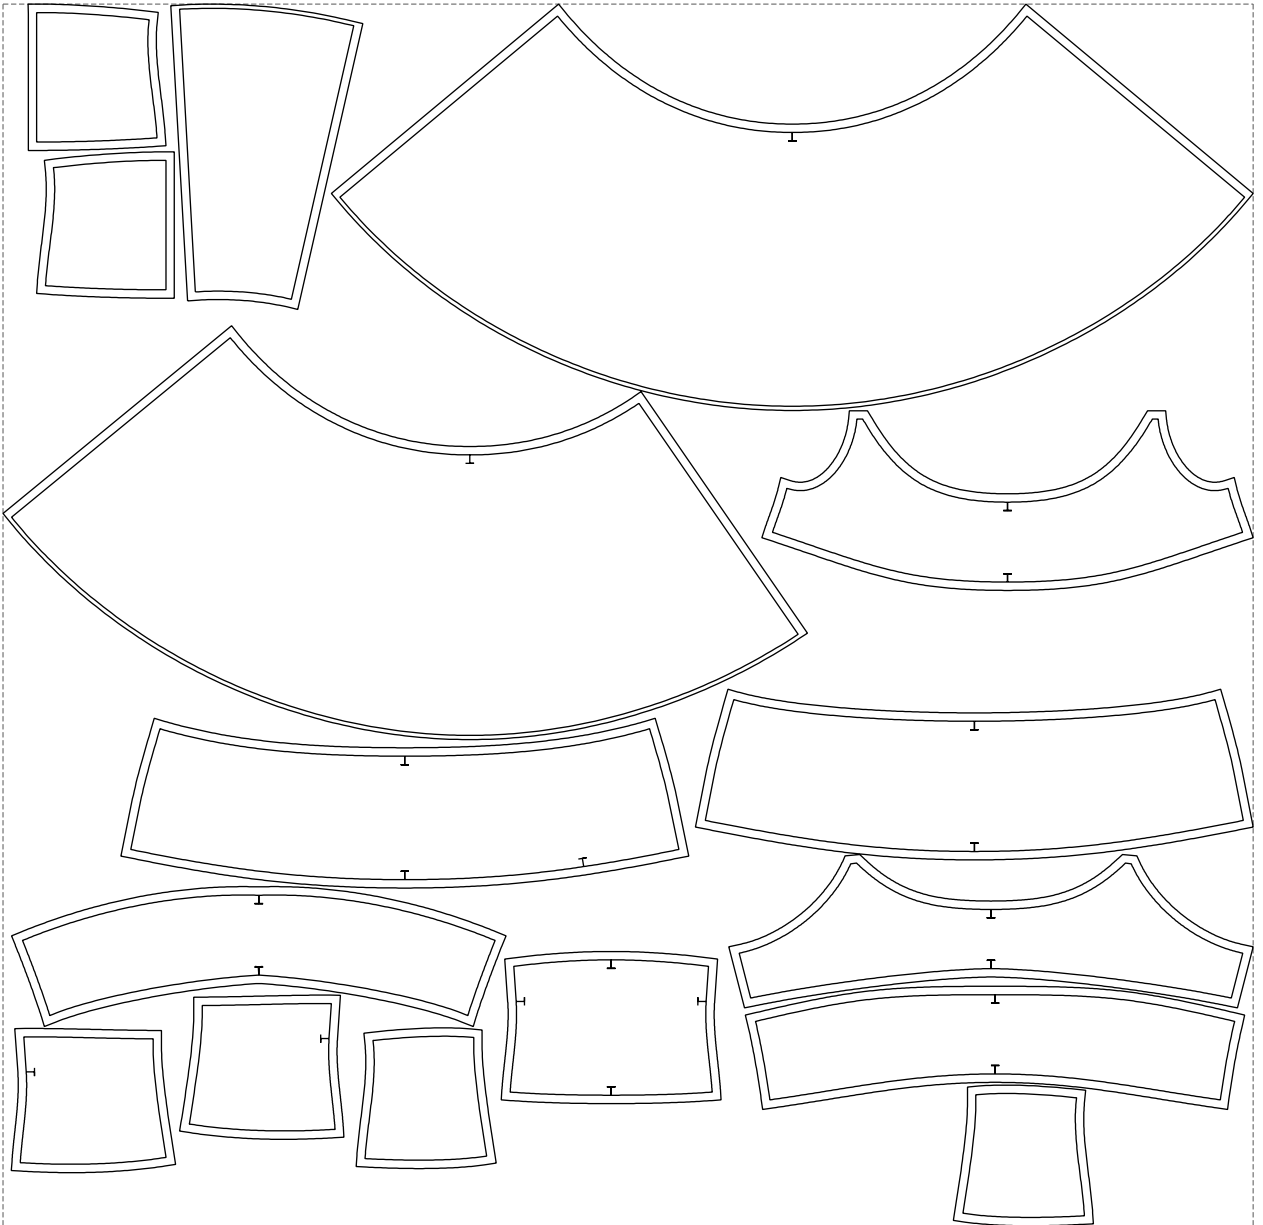

Not for print

Paper size: A4, size:1399.00 x1436.09 mm

# Example

size:1488.99 x1455.21 mm

Maneken =1 ver.0

rz\_1=170

rz\_16=116

rz\_17=100

rz\_18=98.8

rz\_19=124

rz\_20=121

---

. . . . .  
. . . . .  
. . . . .