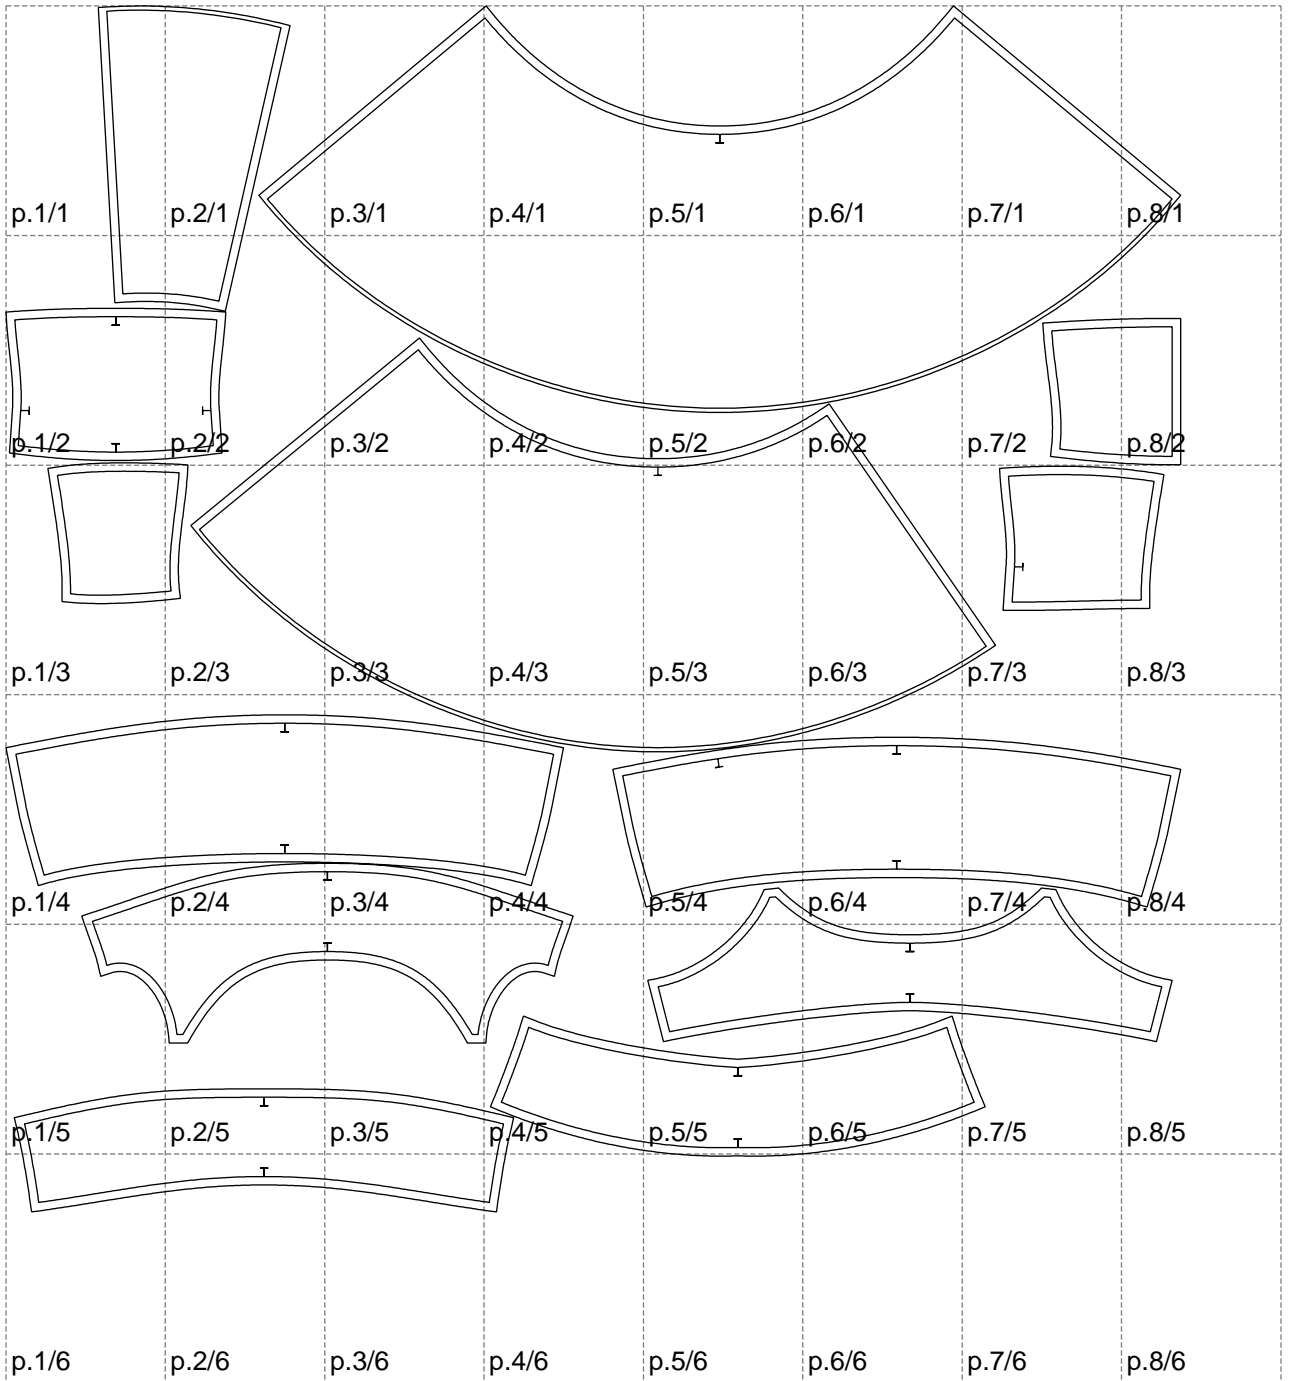

Not for print

Paper size: A4, size:1399.00 x1436.09 mm

# Example

size:1488.99 x1455.21 mm

Maneken =1 ver.0

rz\_1=170

rz\_16=116

rz\_17=100

rz\_18=98.8

rz\_19=124

rz\_20=121

---

. . . . .  
. . . . .  
. . . . .