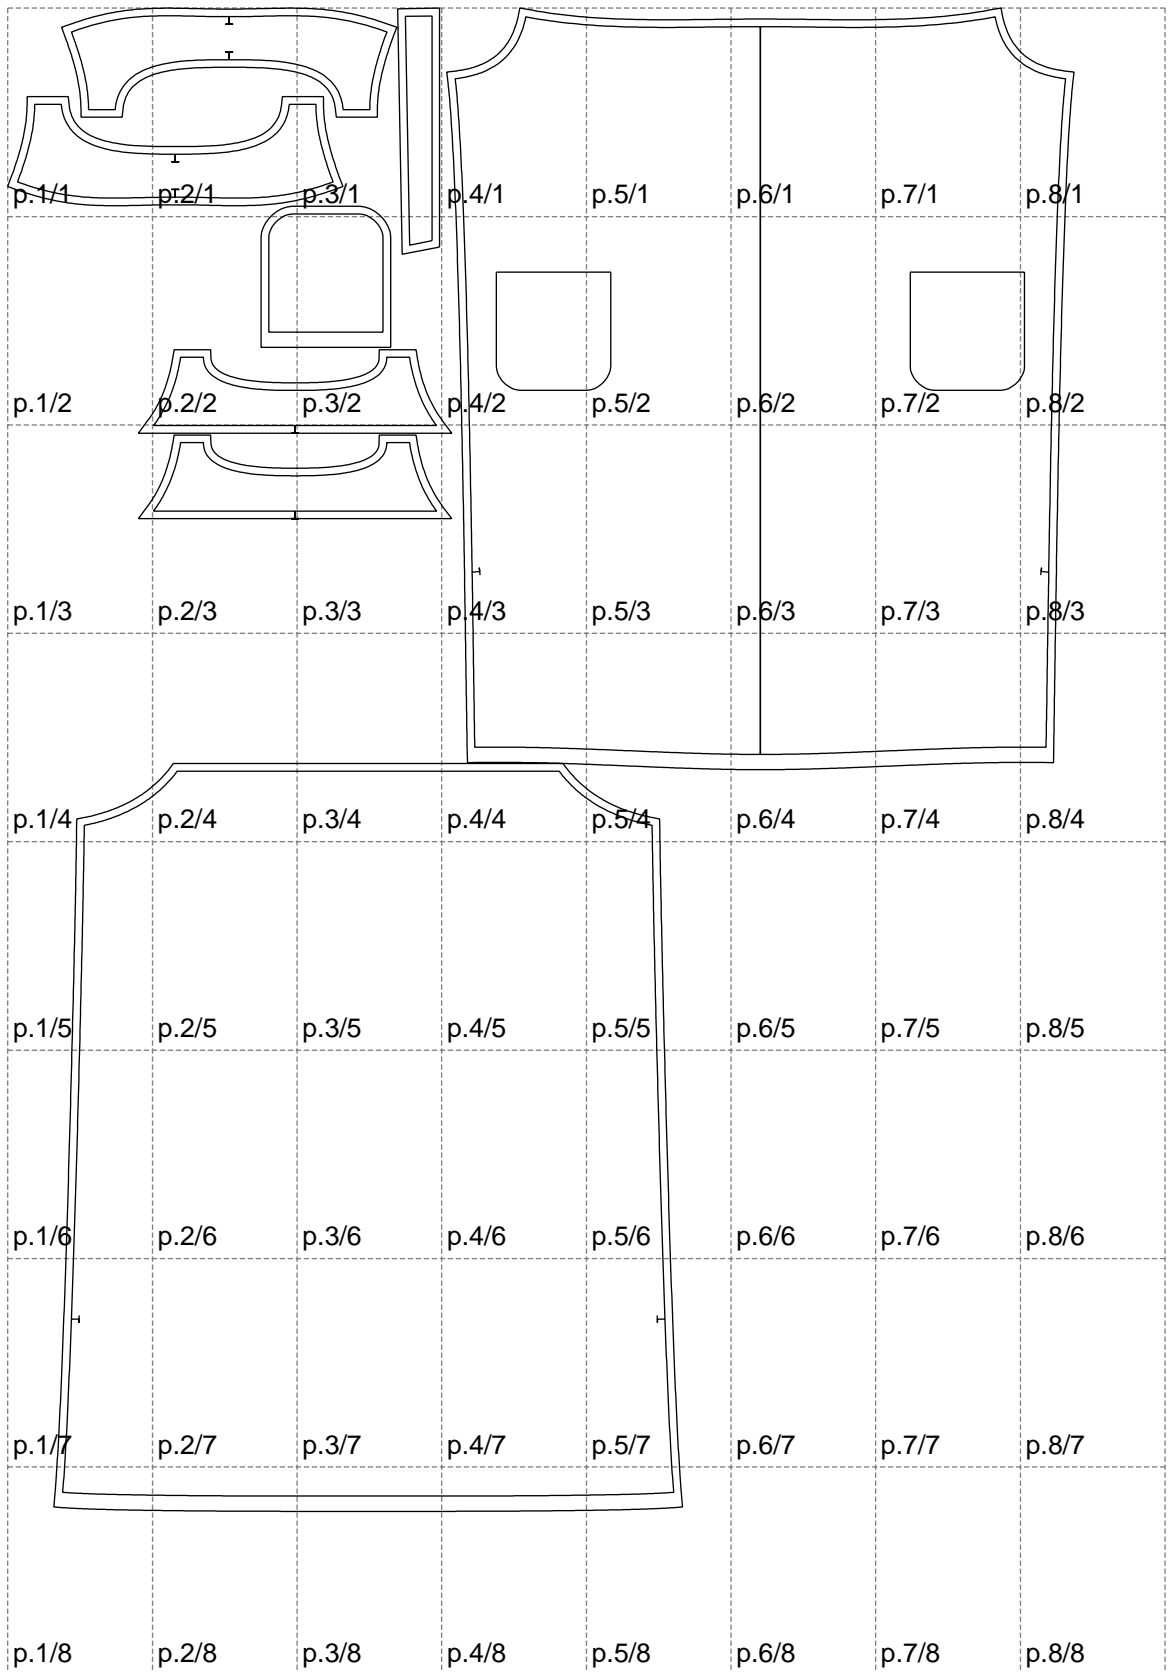

Not for print

Paper size: A4, size:1399.00 x1972.06 mm

# Example

size:1499.00 x1943.98 mm

Maneken =1 ver.0

rz\_1=170

rz\_16=120

rz\_17=104

rz\_18=103.6

rz\_19=128

rz\_20=125.1

---

. . . . .  
. . . . .  
. . . . .