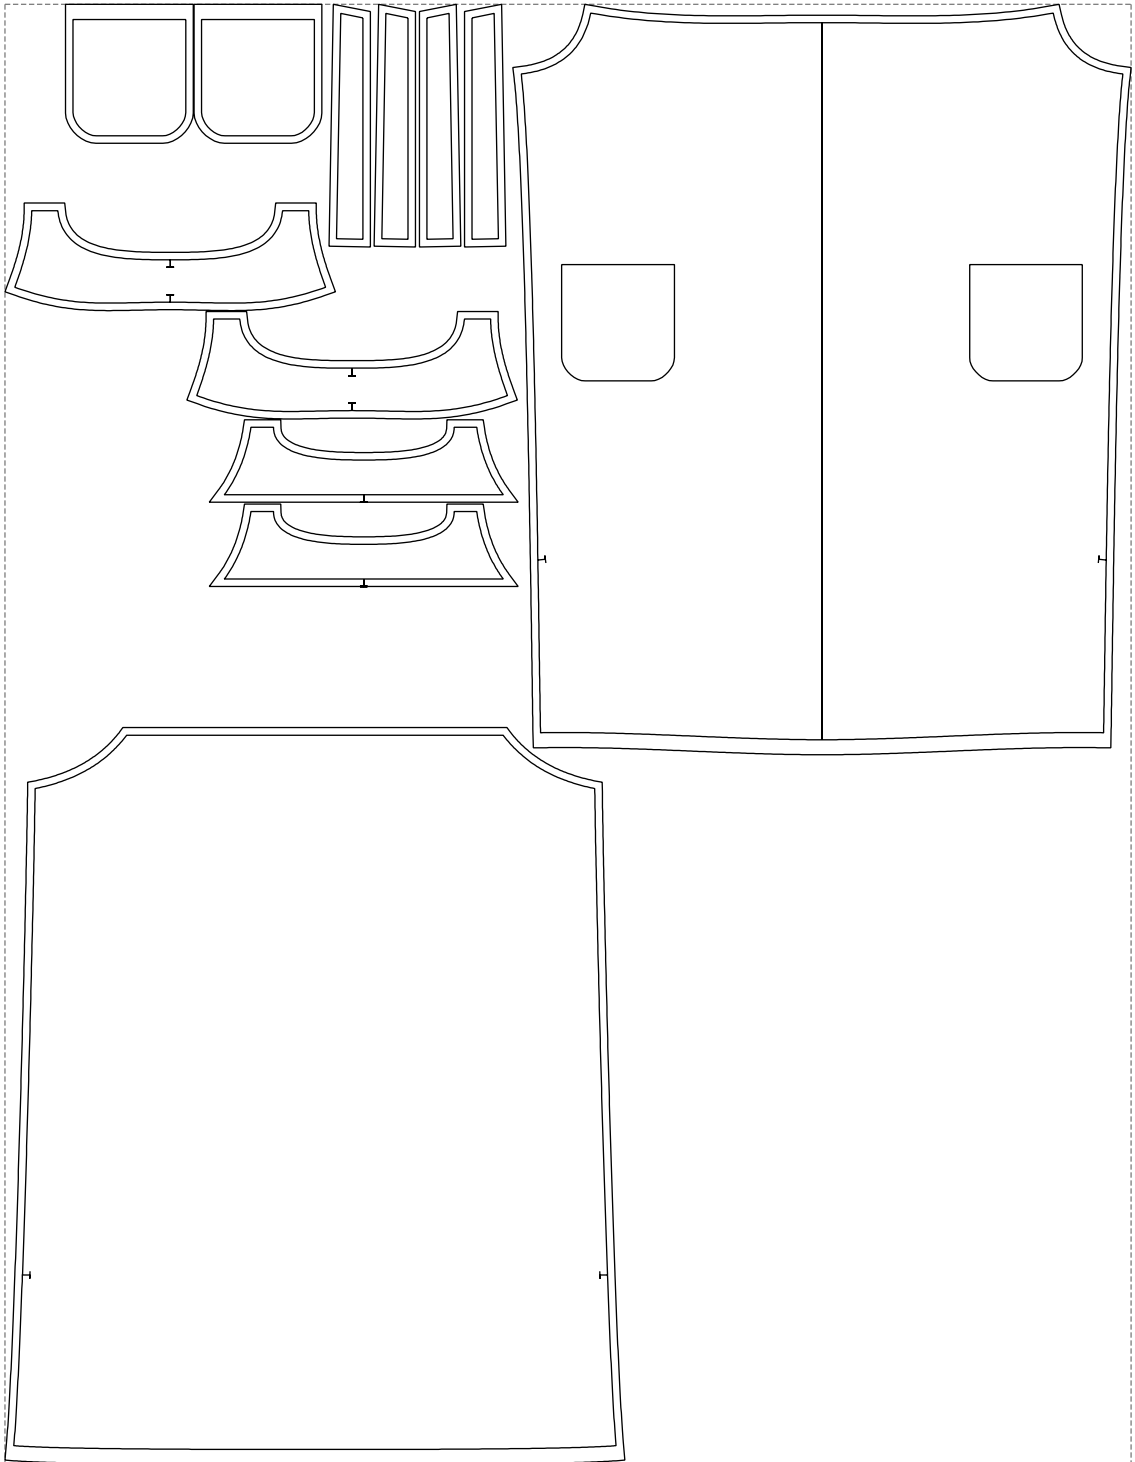

Not for print

Paper size: A4, size:1399.00 x1972.06 mm

# Example

size:1499.00 x1943.98 mm

Maneken =1 ver.0

rz\_1=170

rz\_16=120

rz\_17=104

rz\_18=103.6

rz\_19=128

rz\_20=125.1

---

. . . . .  
. . . . .  
. . . . .