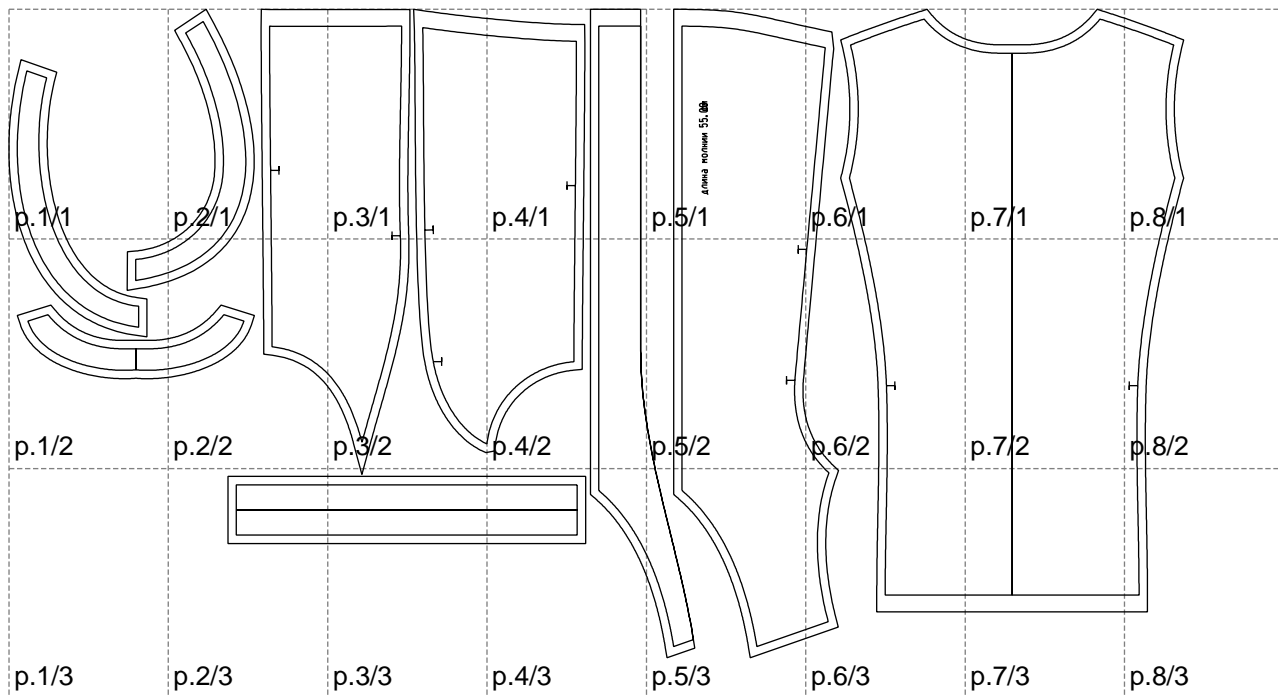

Not for print

Paper size: A4, size:1399.00 x772.15 mm

# Example

size:1488.96 x1091.91 mm

Maneken =1 ver.0

rz\_1=170

rz\_16=104

rz\_17=88.9

rz\_18=84.4

rz\_19=112

rz\_20=109.3

---

. . . . .  
. . . . .  
. . . . .