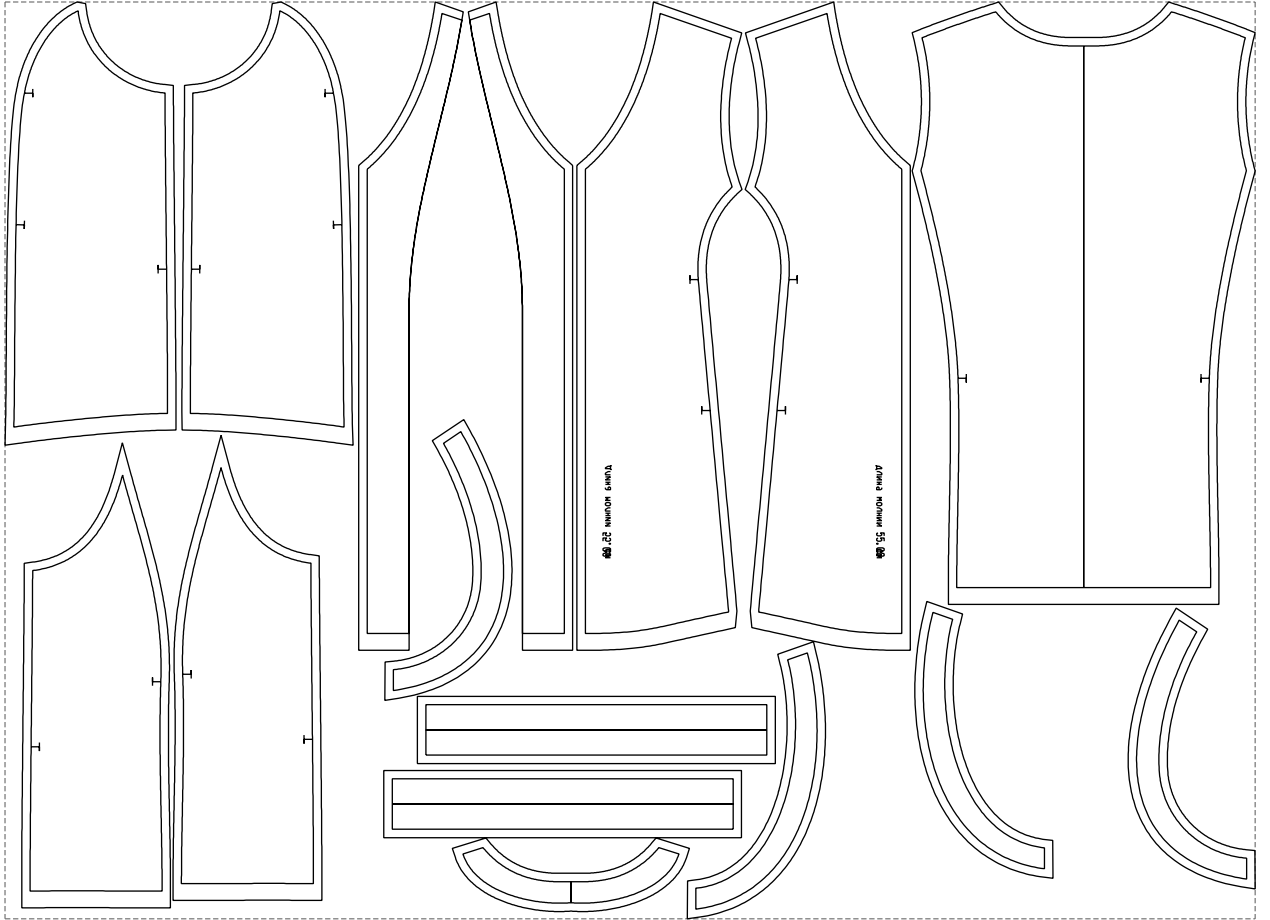

Not for print

Paper size: A4, size:1399.00 x772.15 mm

# Example

size:1488.96 x1091.91 mm

Maneken =1 ver.0

rz\_1=170

rz\_16=104

rz\_17=88.9

rz\_18=84.4

rz\_19=112

rz\_20=109.3

---

. . . . .  
. . . . .  
. . . . .