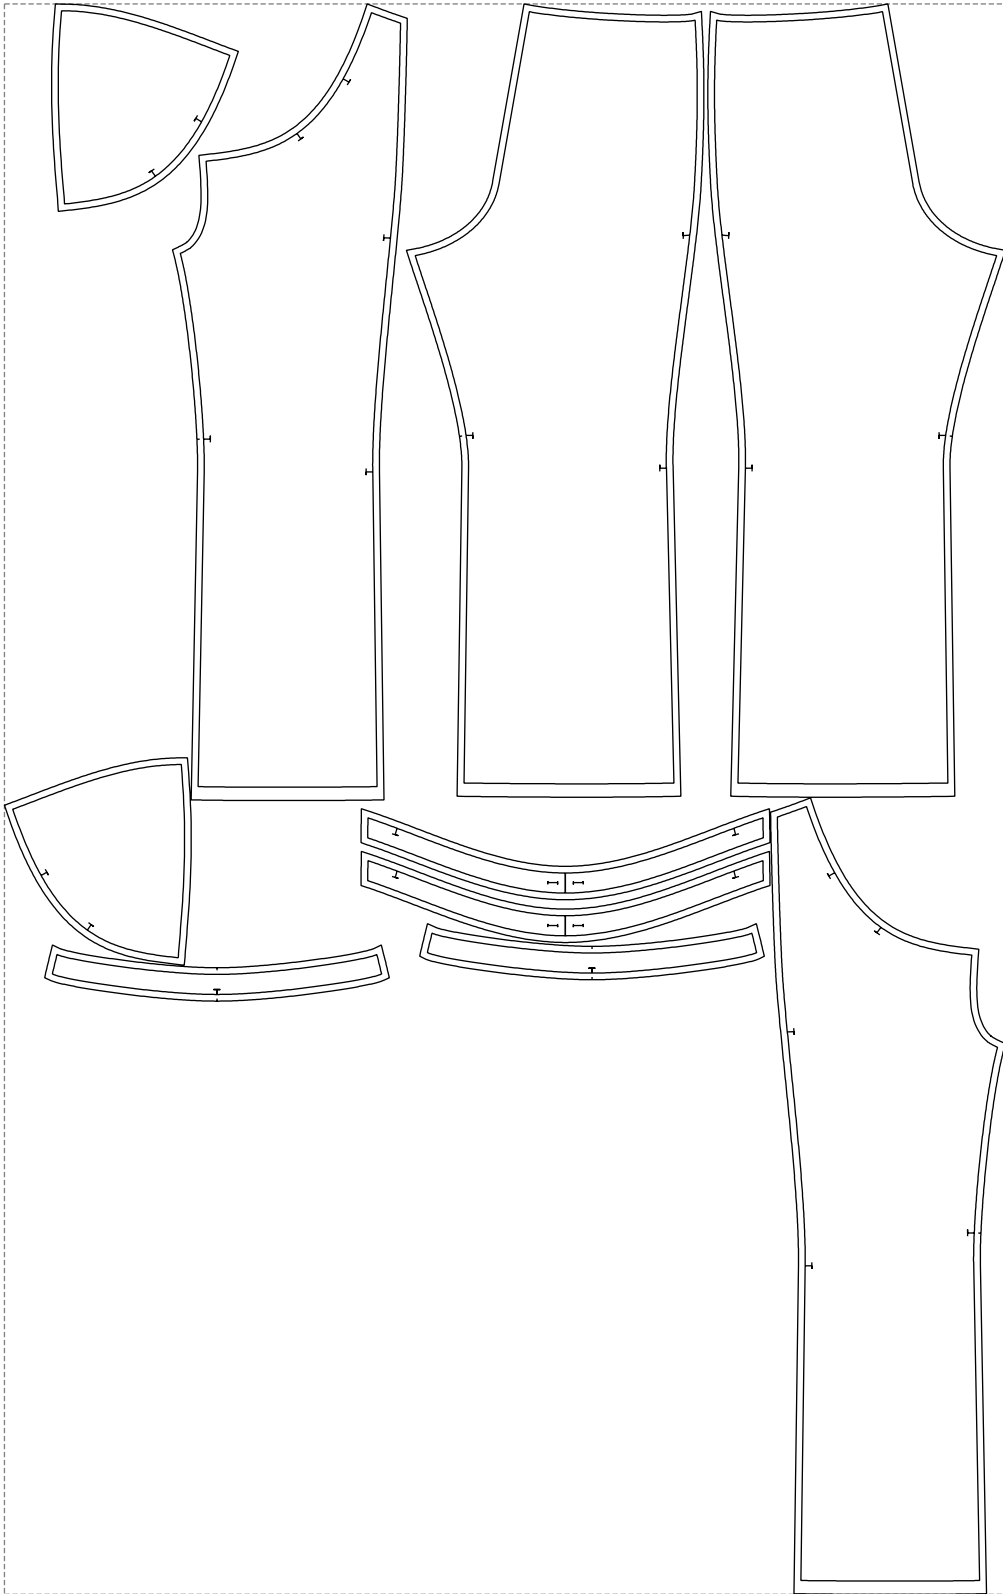

Not for print

Paper size: A4, size:1368.74 x1193.12 mm

# Example

size:1499.00 x2382.24 mm

Maneken =1 ver.0

rz\_1=170

rz\_16=104

rz\_17=88.9

rz\_18=84.4

rz\_19=112