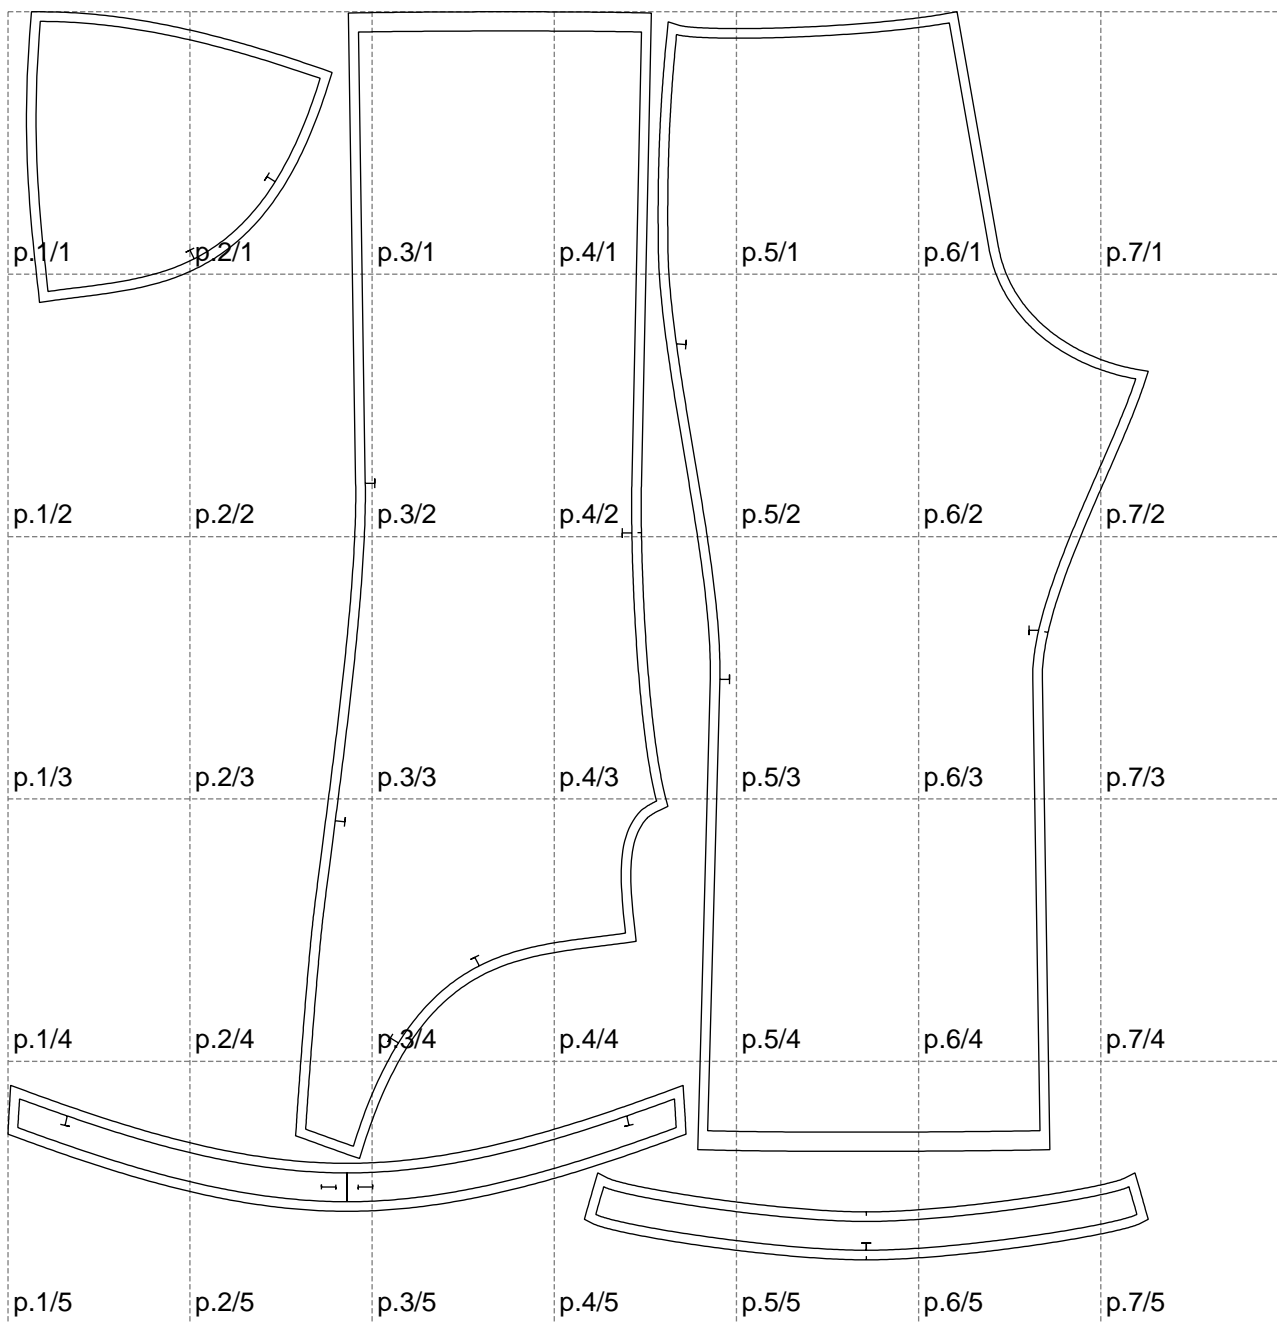

Not for print

Paper size: A4, size:1188.30 x1300.44 mm

Example

size:1388.89 x2385.75 mm

Maneken =1 ver.0

rz_1=170

rz_16=120

rz_17=104

rz_18=103.6

rz_19=128

rz_20=125.1

.
.
.