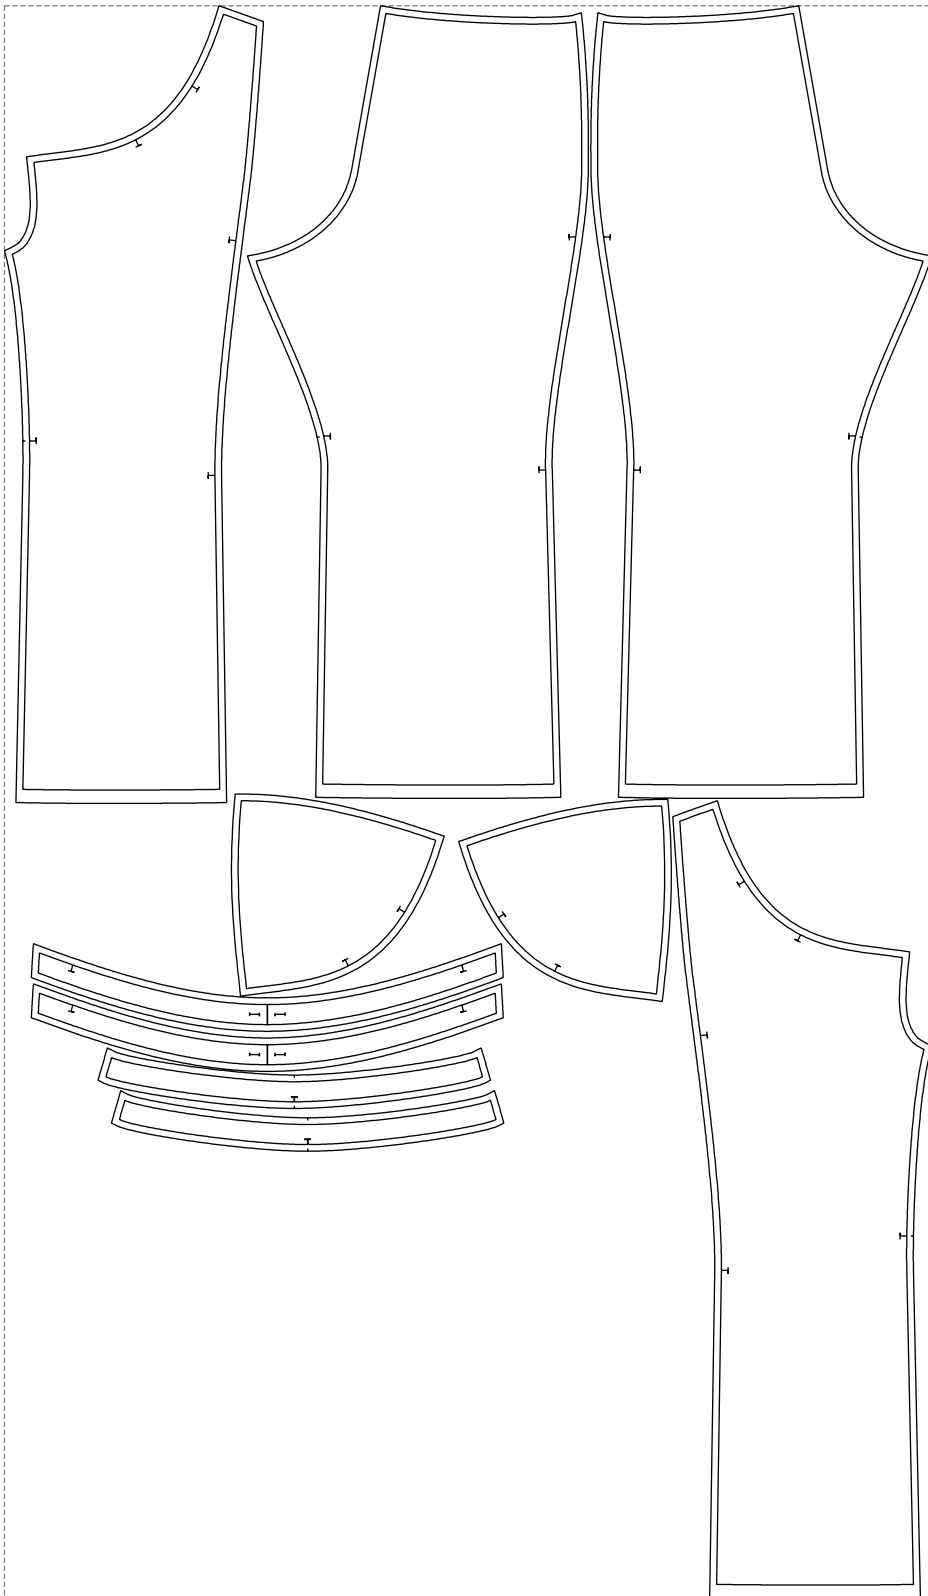

Not for print

Paper size: A4, size:1188.30 x1300.44 mm

Example

size:1388.89 x2385.75 mm

Maneken =1 ver.0

rz_1=170

rz_16=120

rz_17=104

rz_18=103.6

rz_19=128

rz_20=125.1

.
.
.