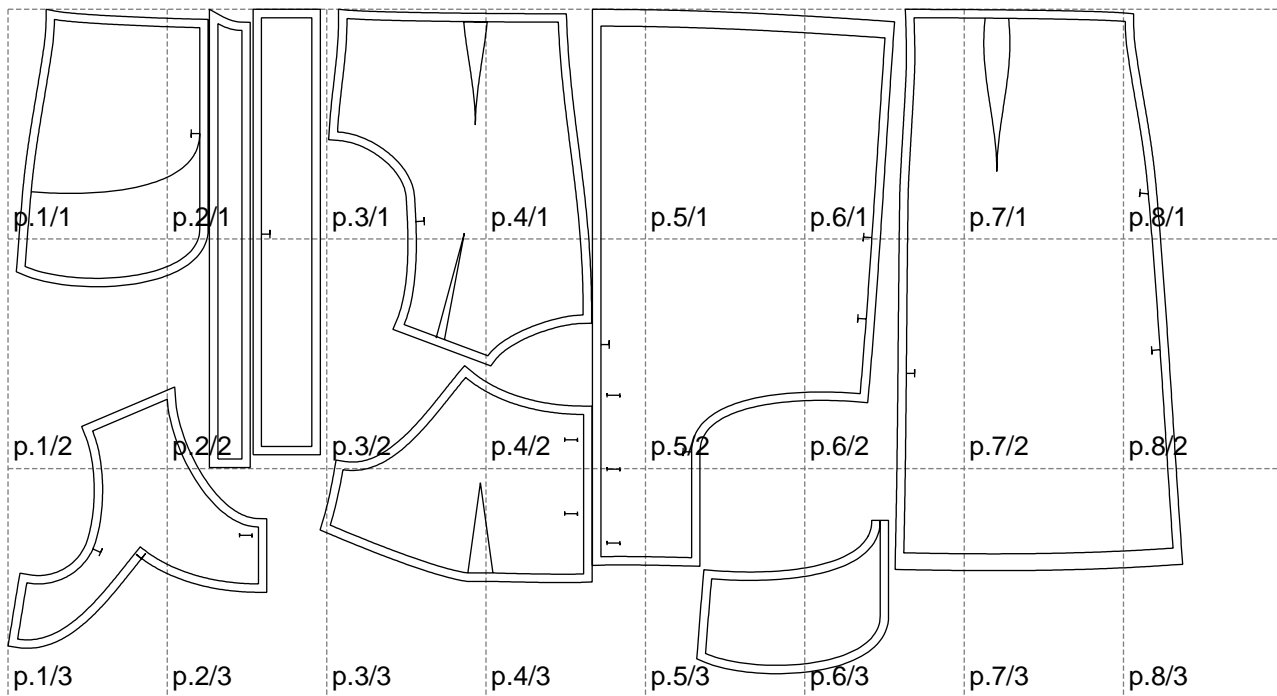

Not for print

Paper size: A4, size:1399.00 x791.08 mm

# Example

size:1499.00 x1492.52 mm

Maneken =1 ver.0

rz\_1=170

rz\_16=108

rz\_17=92.5

rz\_18=89.2

rz\_19=116

rz\_20=113

---

. . . . .  
. . . . .  
. . . . .