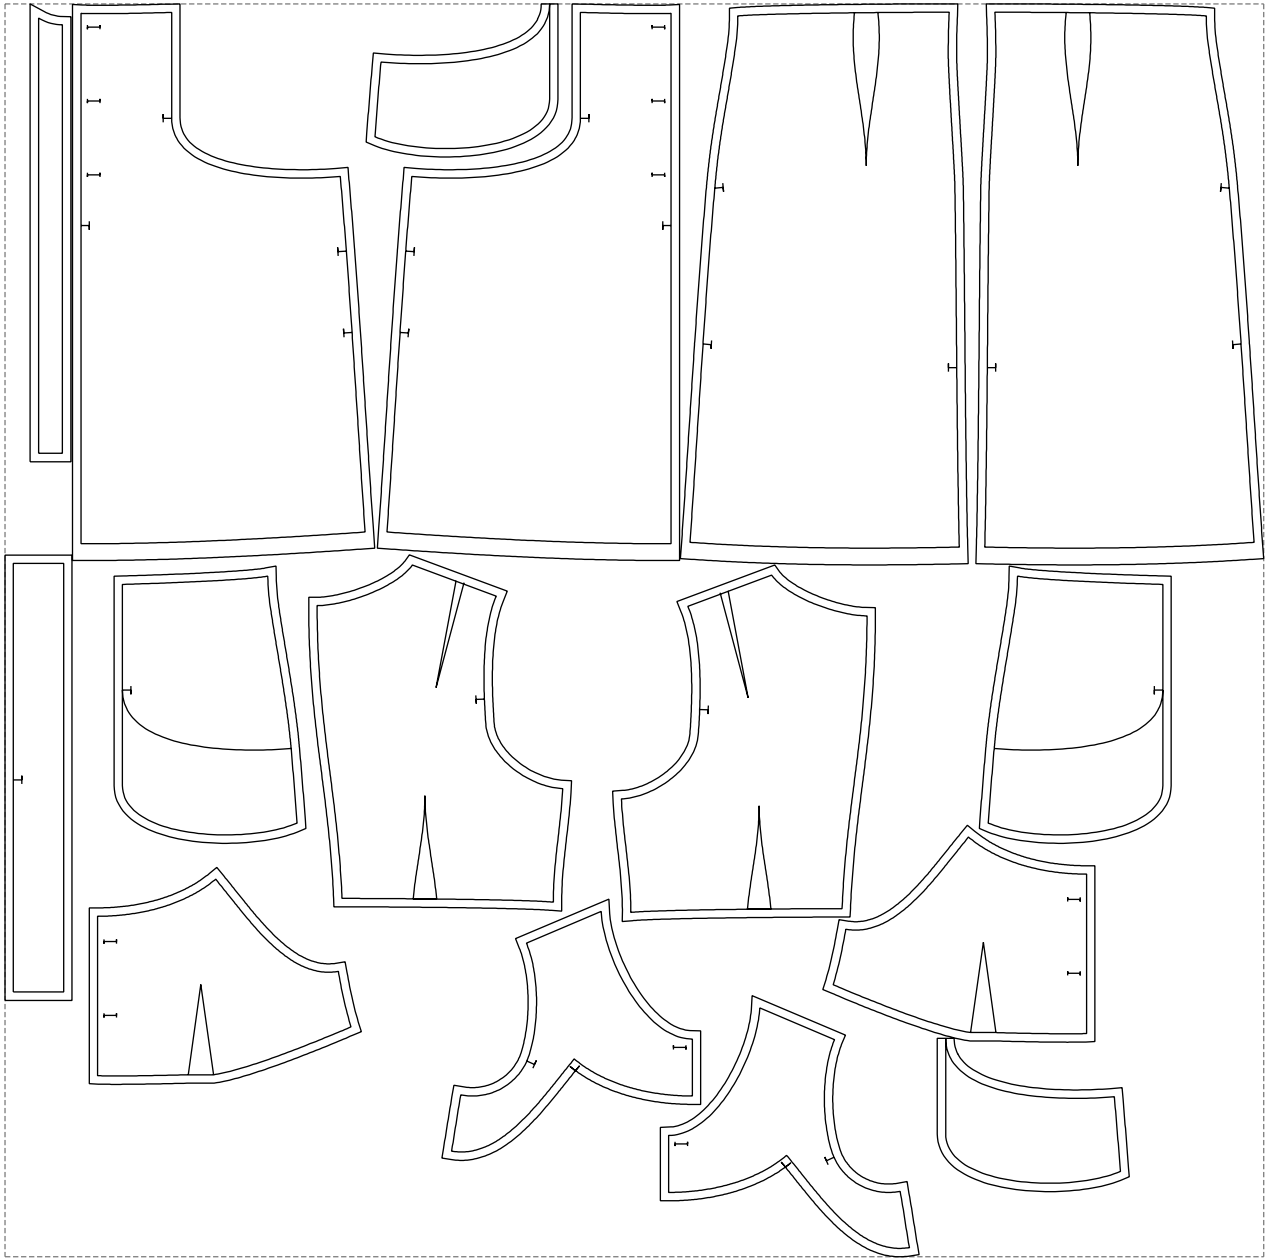

Not for print

Paper size: A4, size:1399.00 x791.08 mm

# Example

size:1499.00 x1492.52 mm

Maneken =1 ver.0

rz\_1=170

rz\_16=108

rz\_17=92.5

rz\_18=89.2

rz\_19=116