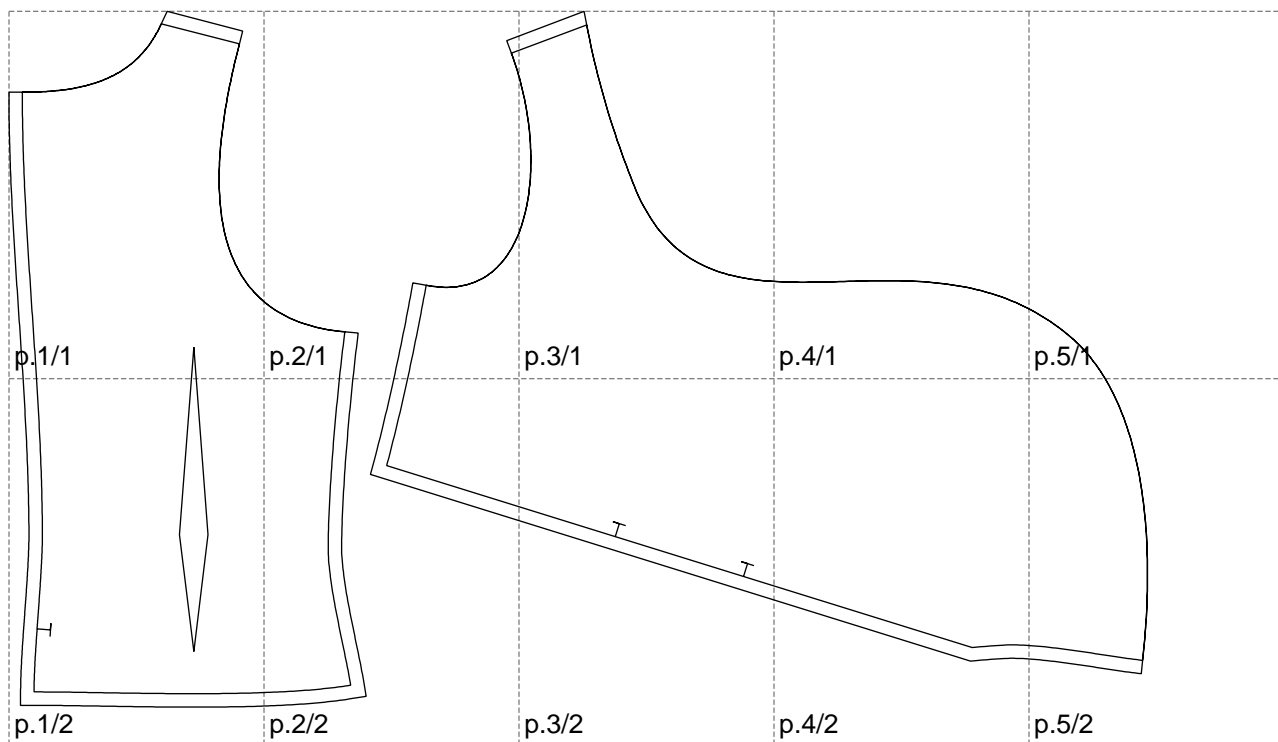

Not for print

Paper size: A4, size:847.50 x517.78 mm

# Example

size:1428.83 x871.00 mm

Maneken =1 ver.0

rz\_1=170

rz\_16=92

rz\_17=78.8

rz\_18=71.8

rz\_19=100

rz\_20=98.1

---

. . . . .  
. . . . .  
. . . . .