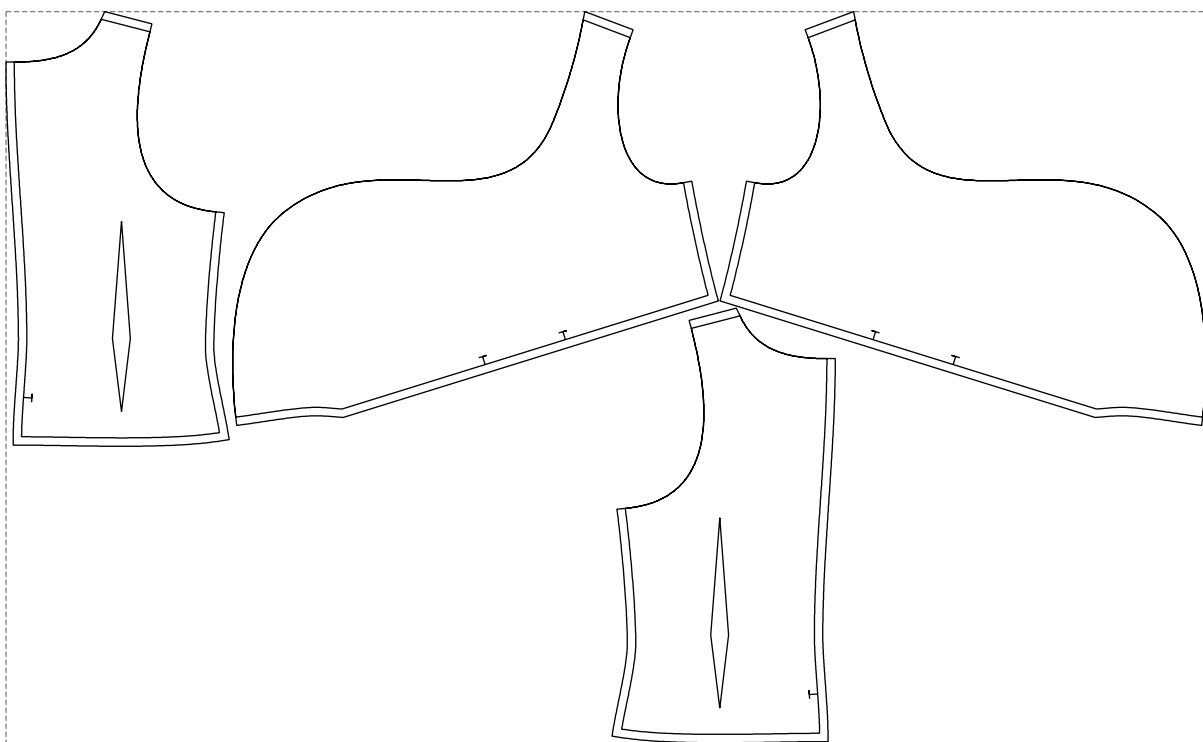

Not for print

Paper size: A4, size:847.50 x517.78 mm

# Example

size:1428.83 x871.00 mm

Maneken =1 ver.0

rz\_1=170

rz\_16=92

rz\_17=78.8

rz\_18=71.8

rz\_19=100

rz\_20=98.1

---

. . . . .  
. . . . .  
. . . . .