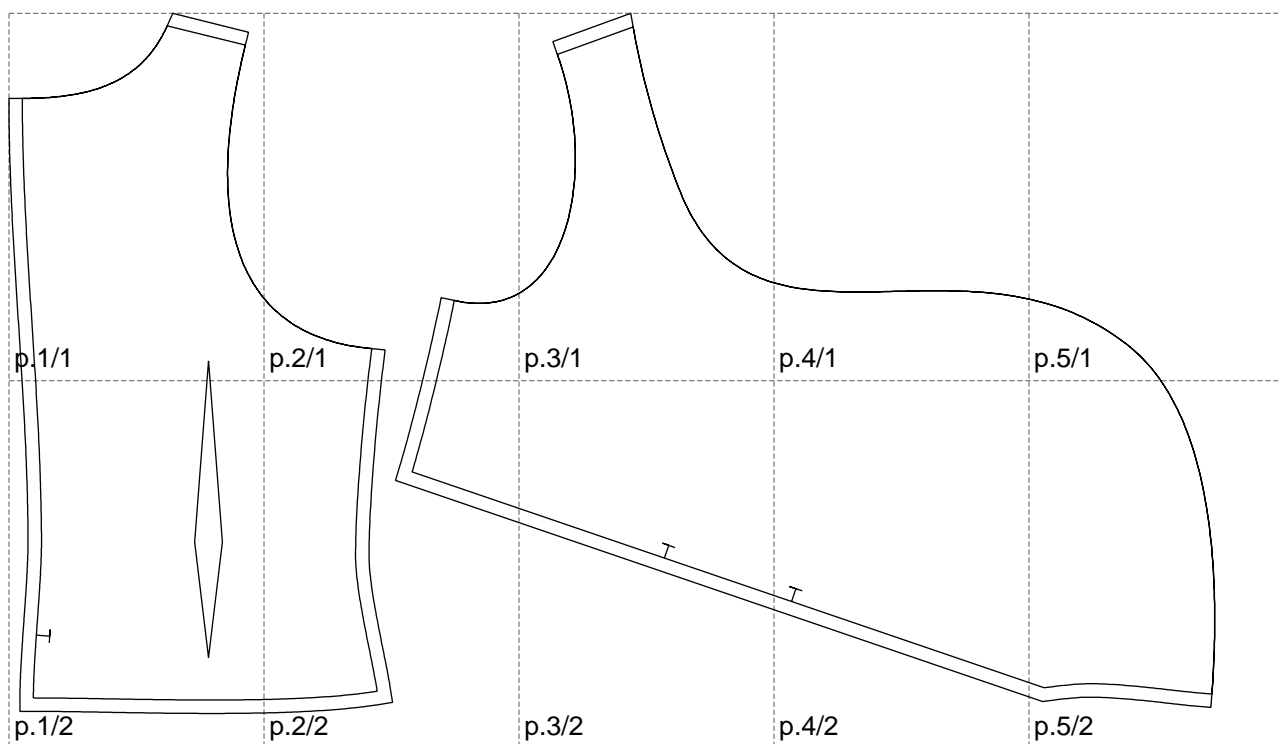

Not for print

Paper size: A4, size:897.49 x521.01 mm

# Example

size:1499.00 x881.60 mm

Maneken =1 ver.0

rz\_1=170

rz\_16=100

rz\_17=85.4

rz\_18=80.2

rz\_19=108

rz\_20=105.4

---

. . . . .  
. . . . .  
. . . . .