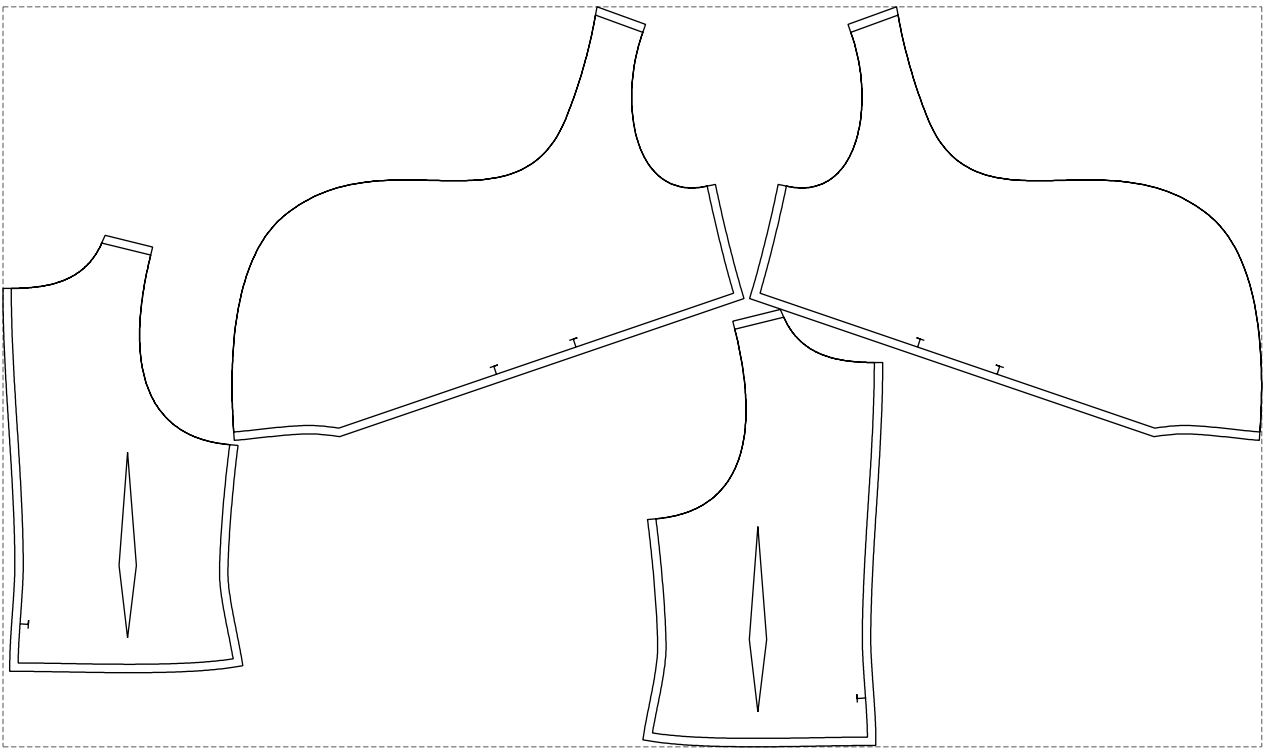

# Example

size:1499.00 x881.60 mm

Maneken =1 ver.0

rz\_1=170

rz\_16=100

rz\_17=85.4

rz\_18=80.2

rz\_19=108

rz\_20=105.4

---

. . . . .  
. . . . .  
. . . . .