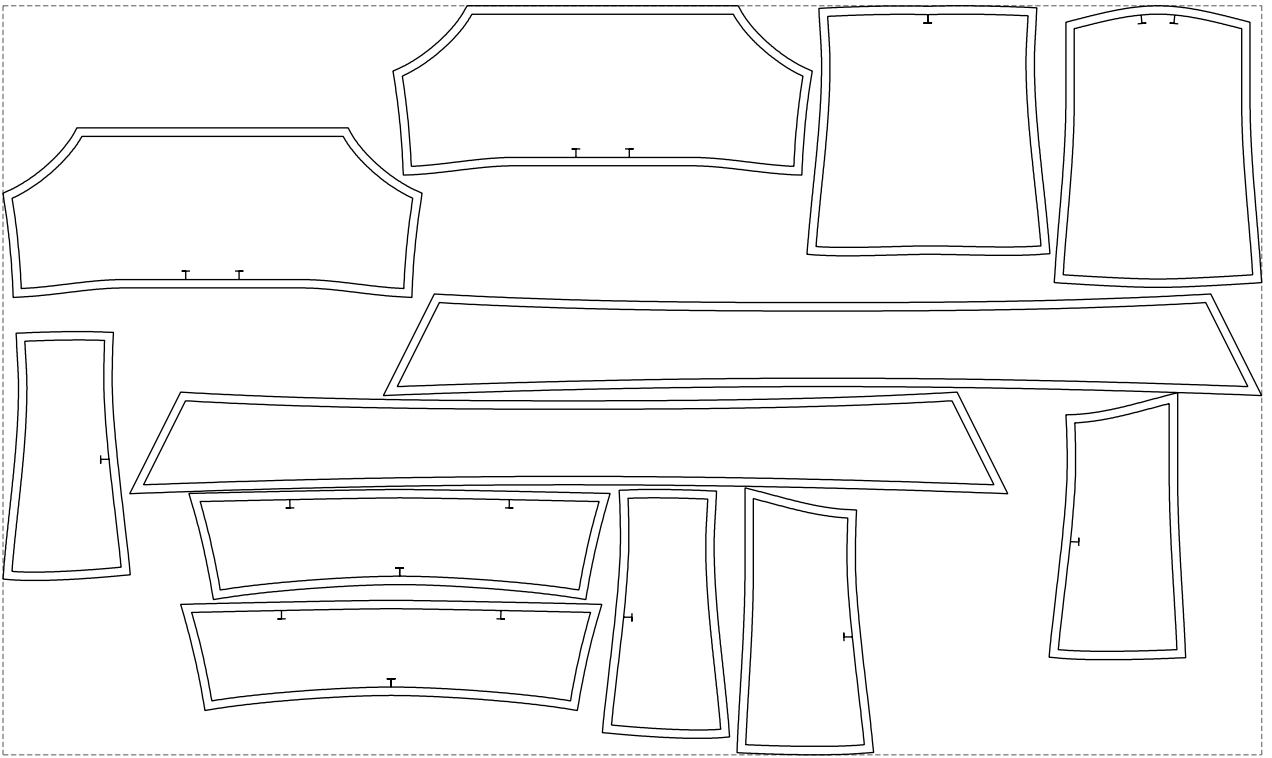

Not for print

Paper size: A4, size:1399.00 x636.63 mm

# Example

size:1499.00 x892.21 mm

Maneken =1 ver.0

rz\_1=170

rz\_16=92

rz\_17=78.8

rz\_18=71.8

rz\_19=100