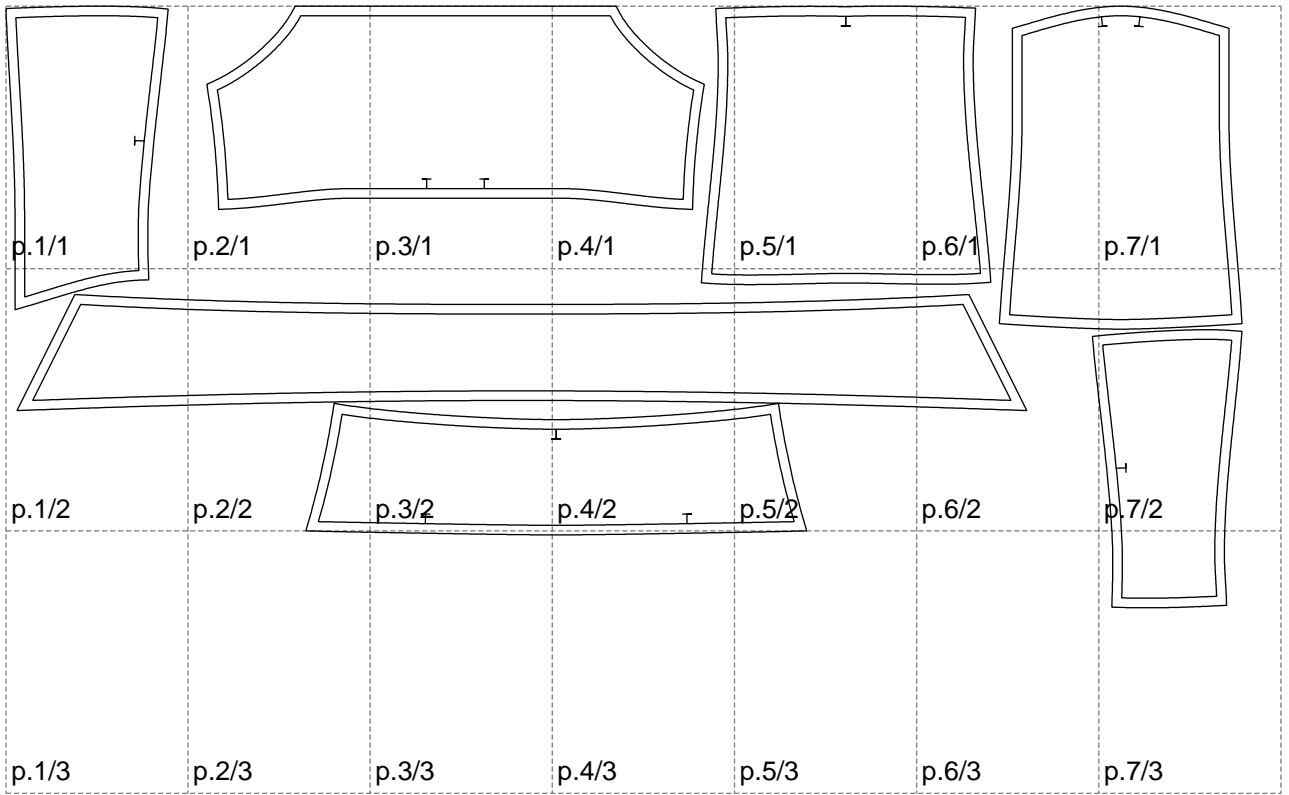

Not for print

Paper size: A4, size:1288.11 x626.88 mm

# Example

size:1499.00 x827.36 mm

Maneken =1 ver.0

rz\_1=170

rz\_16=96

rz\_17=82

rz\_18=76

rz\_19=104

rz\_20=101.8

---

. . . . .  
. . . . .  
. . . . .