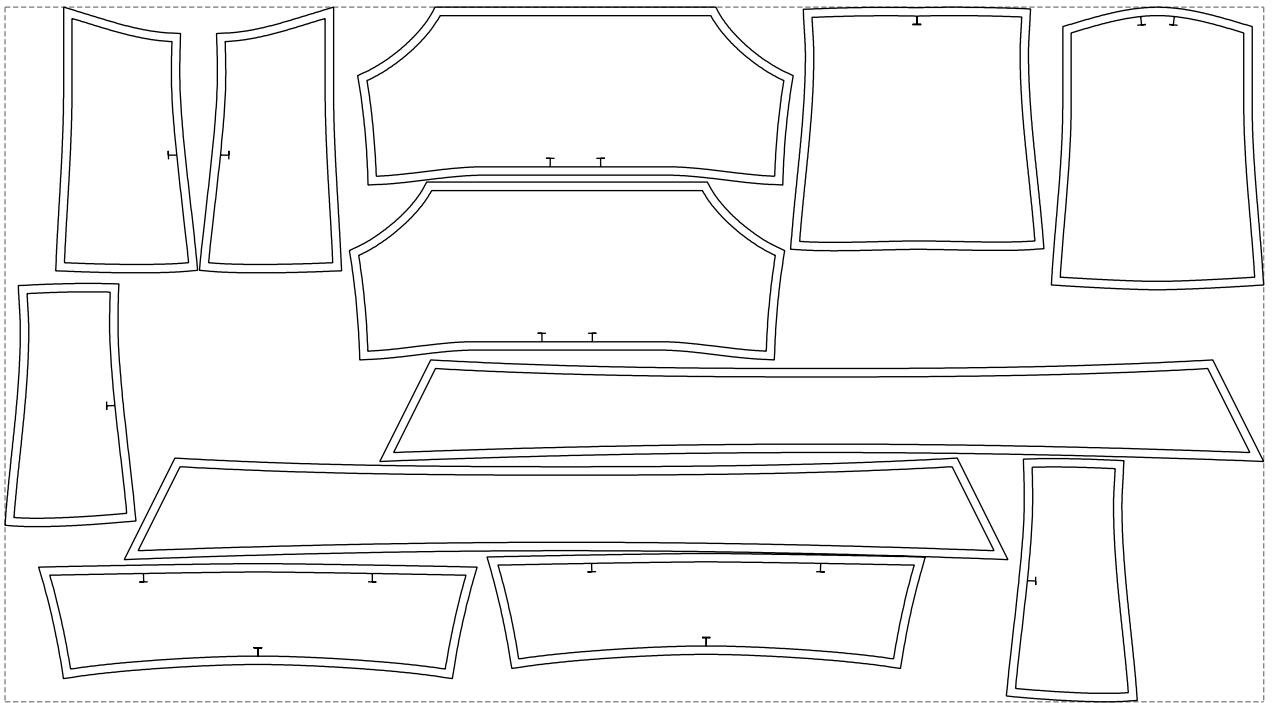

Not for print

Paper size: A4, size:1288.11 x626.88 mm

# Example

size:1499.00 x827.36 mm

Maneken =1 ver.0

rz\_1=170

rz\_16=96

rz\_17=82

rz\_18=76

rz\_19=104

rz\_20=101.8

---

. . . . .  
. . . . .  
. . . . .