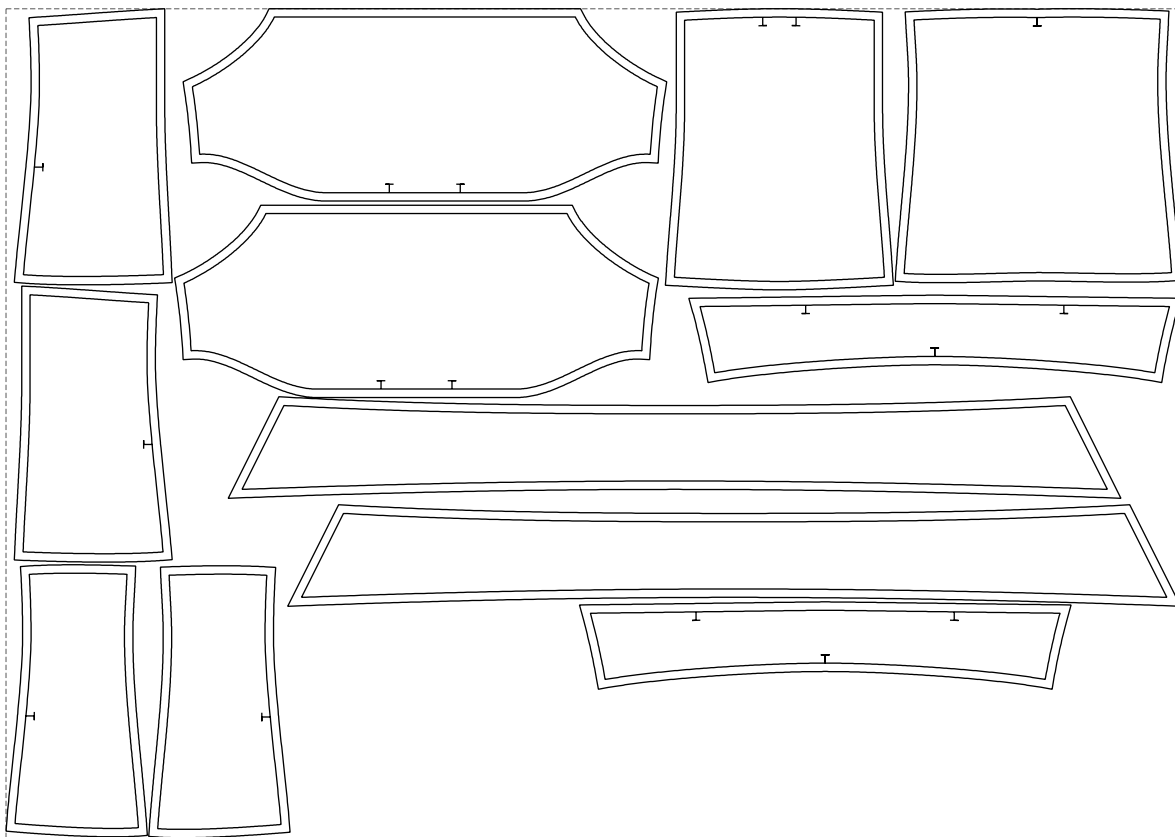

Not for print

Paper size: A4, size:1388.99 x638.71 mm

# Example

size:1398.96 x987.58 mm

Maneken =1 ver.0

rz\_1=170

rz\_16=108

rz\_17=92.5

rz\_18=89.2

rz\_19=116

rz\_20=113

---

. . . . .  
. . . . .  
. . . . .