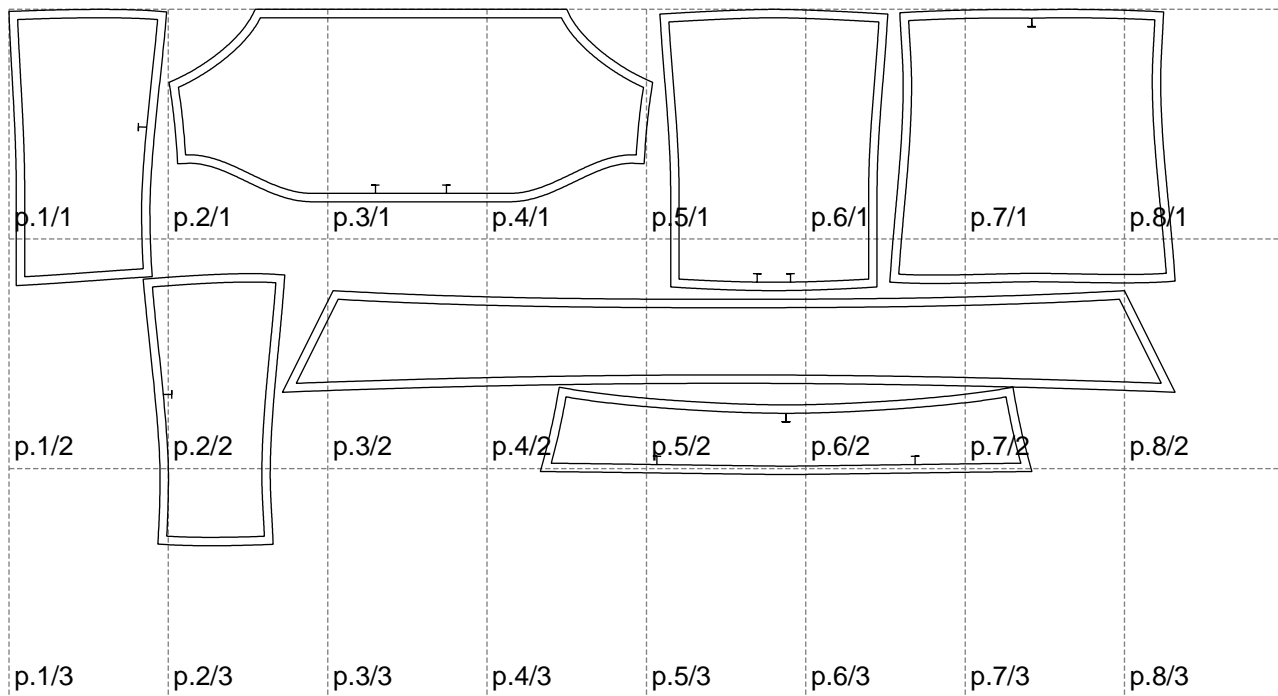

Not for print

Paper size: A4, size:1388.99 x638.71 mm

# Example

size:1398.96 x987.58 mm

Maneken =1 ver.0

rz\_1=170

rz\_16=108

rz\_17=92.5

rz\_18=89.2

rz\_19=116

rz\_20=113

---

. . . . .  
. . . . .  
. . . . .