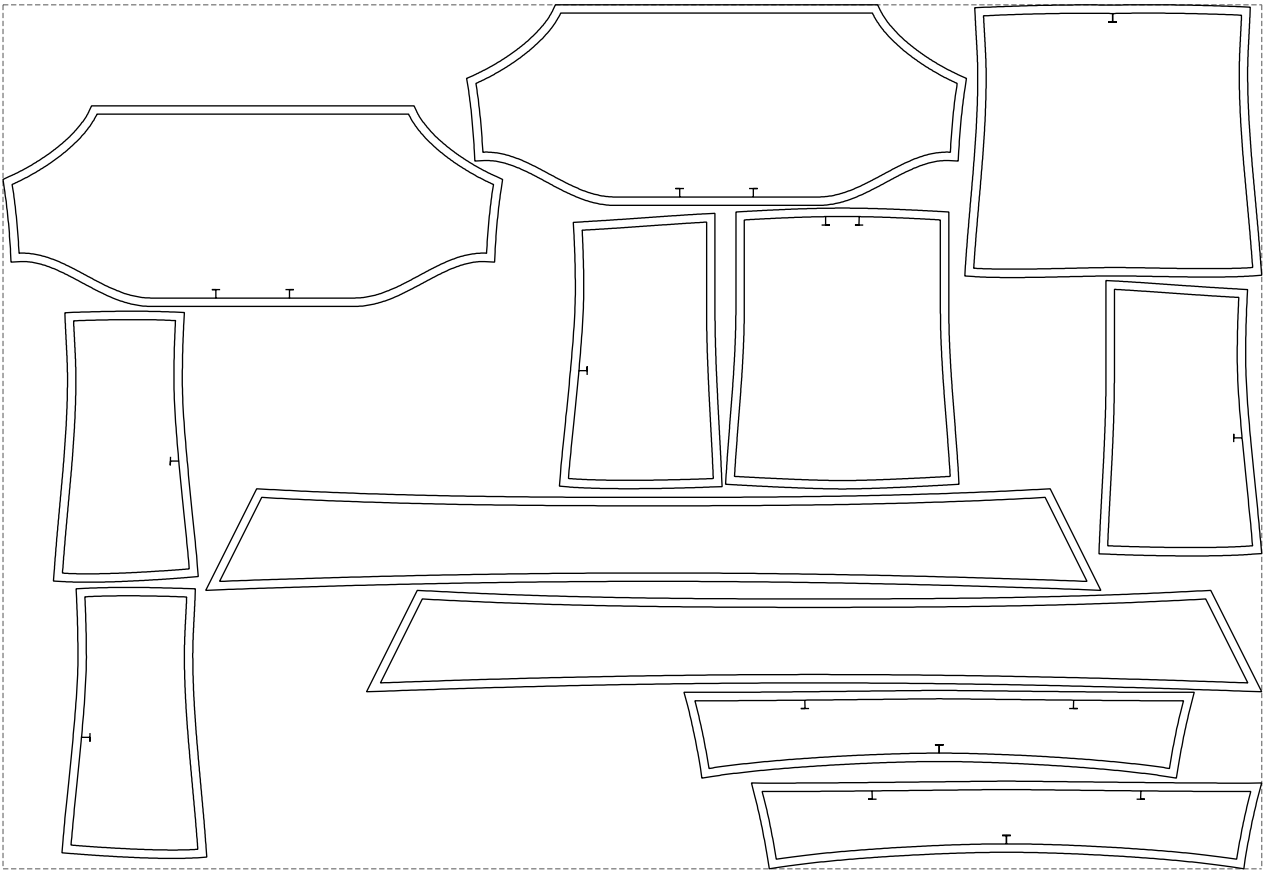

Not for print

Paper size: A4, size:1399.00 x674.86 mm

# Example

size:1499.00 x1029.25 mm

Maneken =1 ver.0

rz\_1=170

rz\_16=112

rz\_17=96.2

rz\_18=94

rz\_19=120

rz\_20=117

---

. . . . .  
. . . . .  
. . . . .