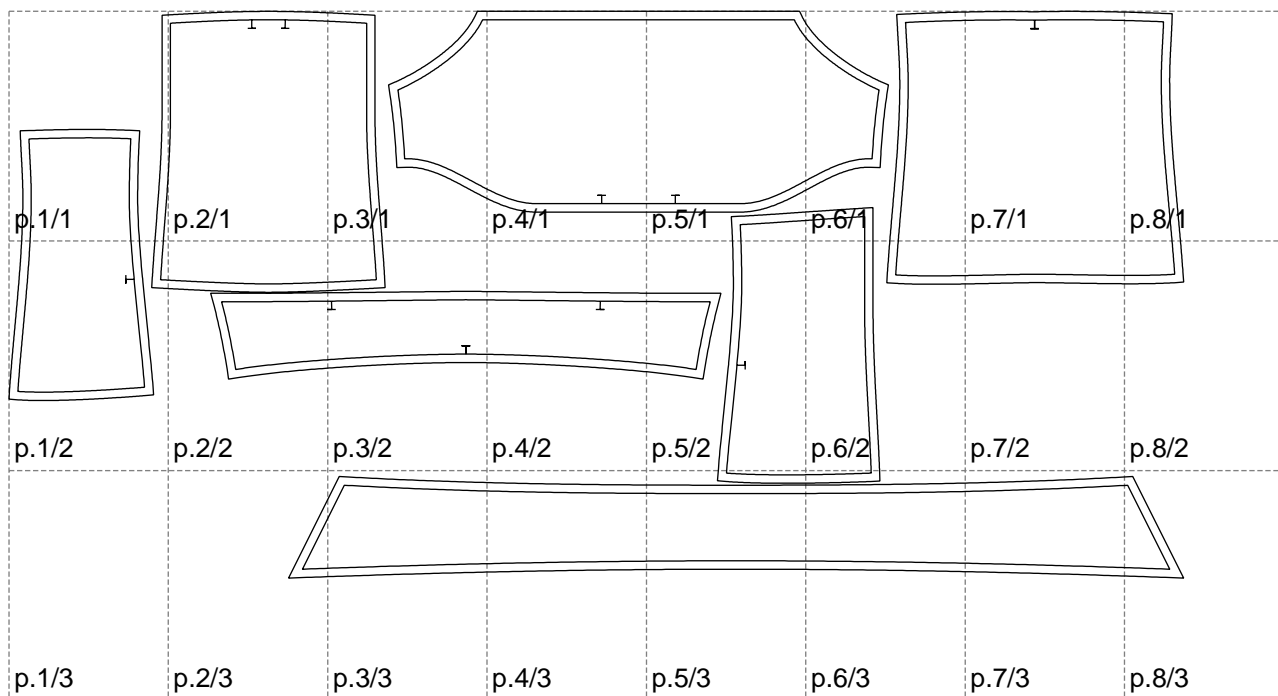

Not for print

Paper size: A4, size:1399.00 x674.86 mm

# Example

size:1499.00 x1029.25 mm

Maneken =1 ver.0

rz\_1=170

rz\_16=112

rz\_17=96.2

rz\_18=94

rz\_19=120

rz\_20=117

---

. . . . .  
. . . . .  
. . . . .