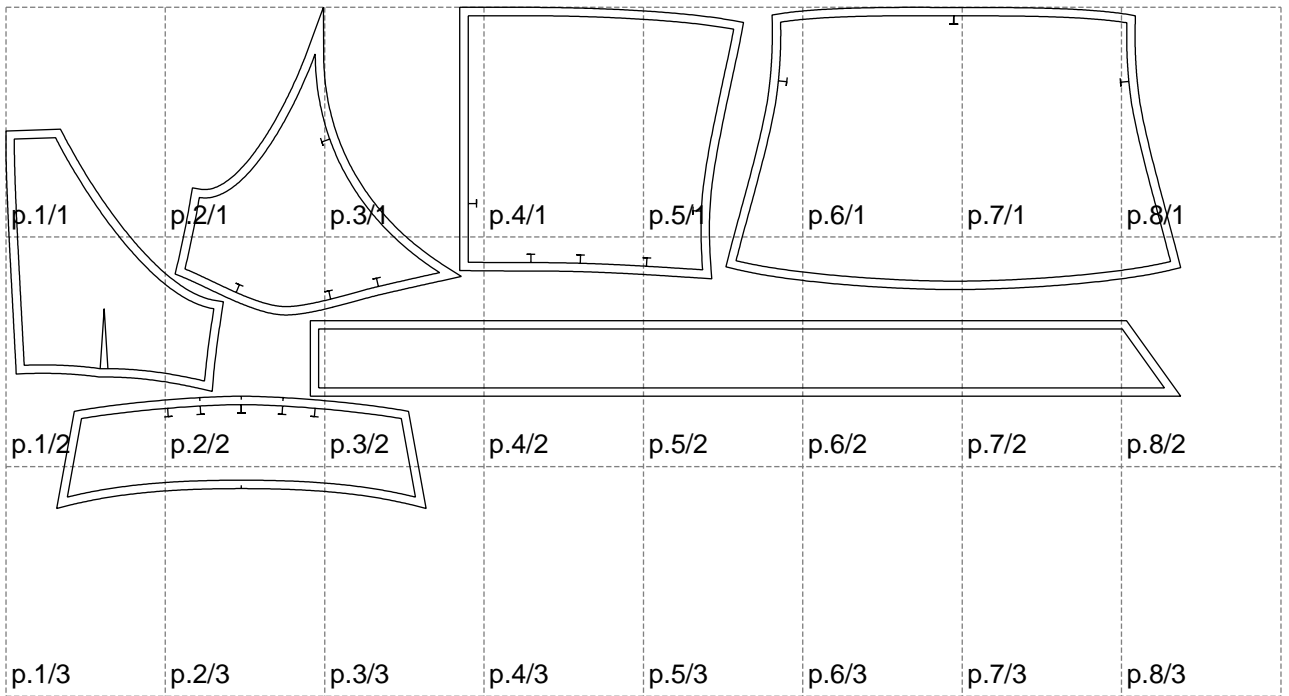

Not for print

Paper size: A4, size:1399.00 x596.64 mm

# Example

size:1499.00 x1530.01 mm

Maneken =1 ver.0

rz\_1=170

rz\_16=88

rz\_17=75.6

rz\_18=67.6

rz\_19=96

rz\_20=94.6

---

. . . . .  
. . . . .  
. . . . .