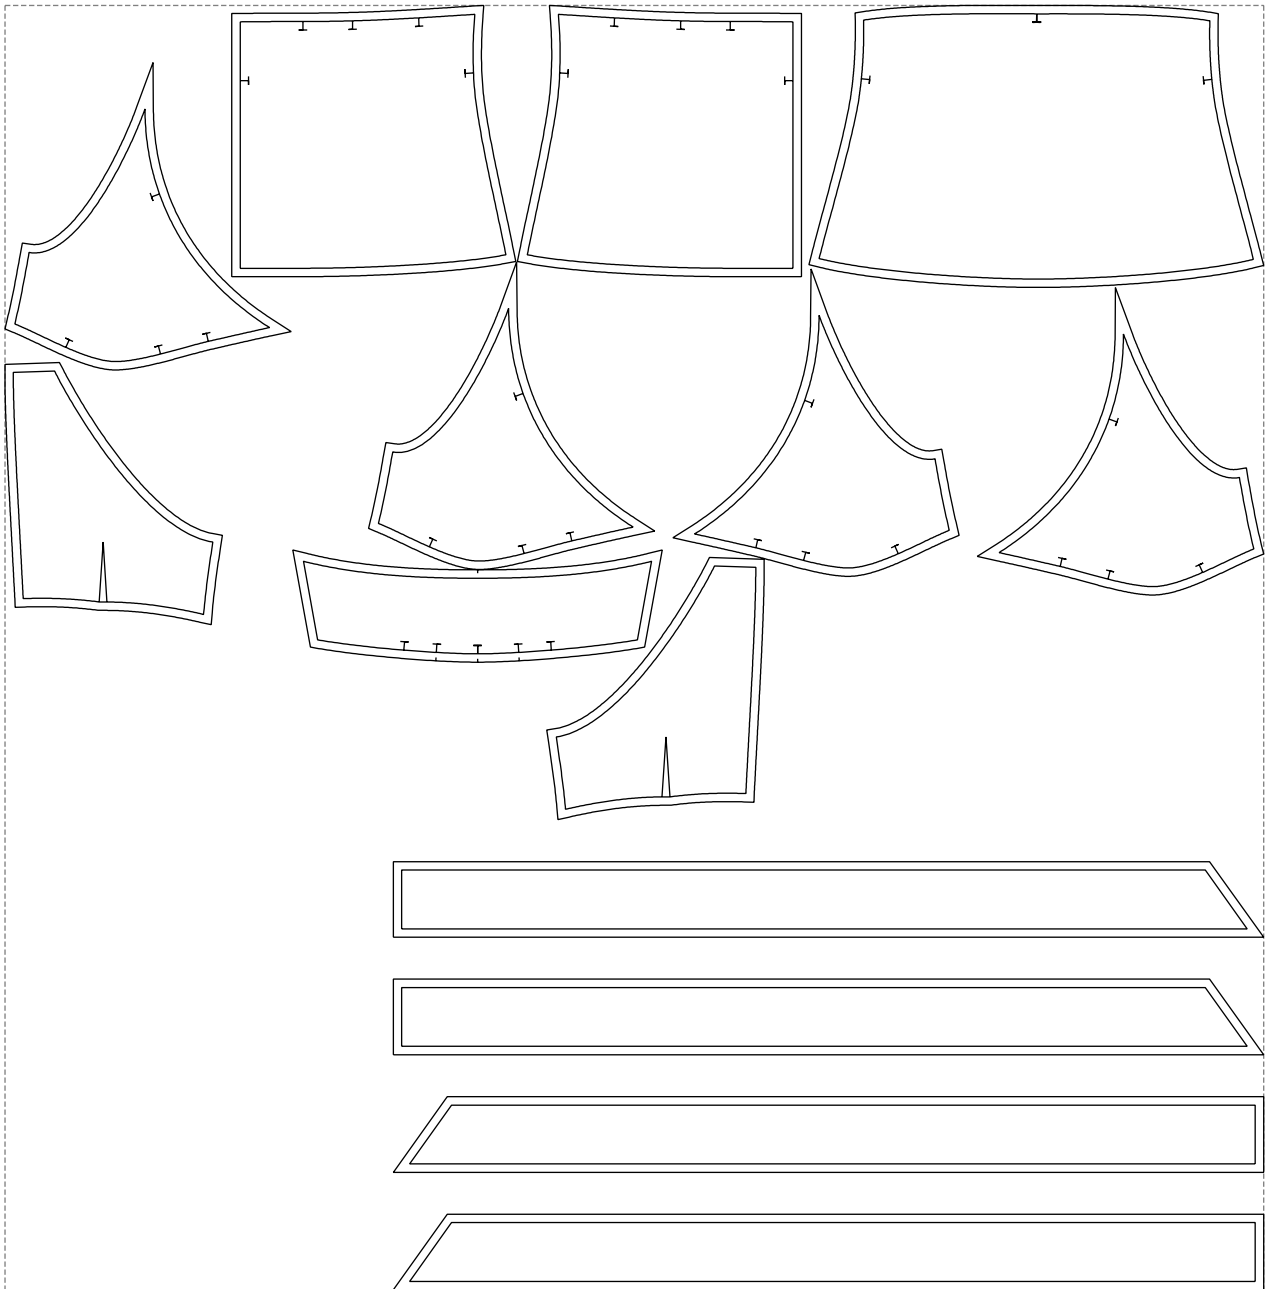

Not for print

Paper size: A4, size:1399.00 x596.64 mm

# Example

size:1499.00 x1530.01 mm

Maneken =1 ver.0

rz\_1=170

rz\_16=88

rz\_17=75.6

rz\_18=67.6

rz\_19=96

rz\_20=94.6

---

. . . . .  
. . . . .  
. . . . .