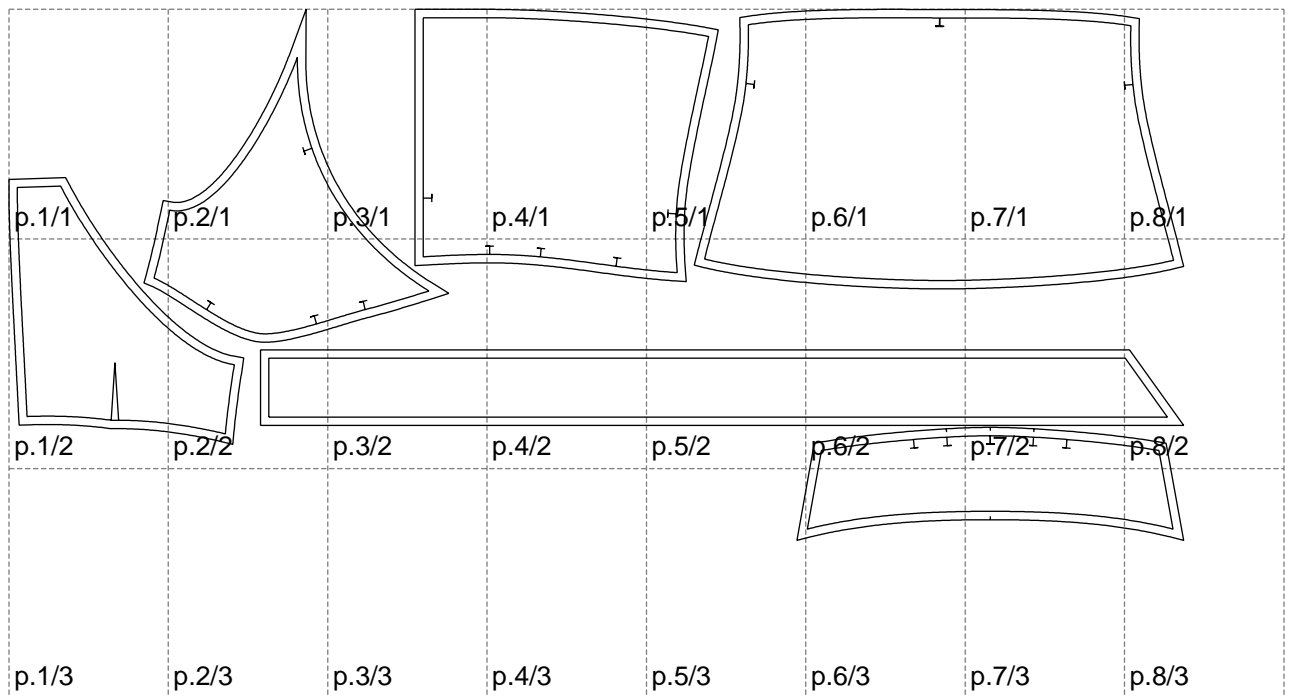

Not for print

Paper size: A4, size:1399.00 x632.23 mm

# Example

size:1499.00 x1559.22 mm

Maneken =1 ver.0

rz\_1=170

rz\_16=96

rz\_17=82

rz\_18=76

rz\_19=104

rz\_20=101.8

---

. . . . .  
. . . . .  
. . . . .