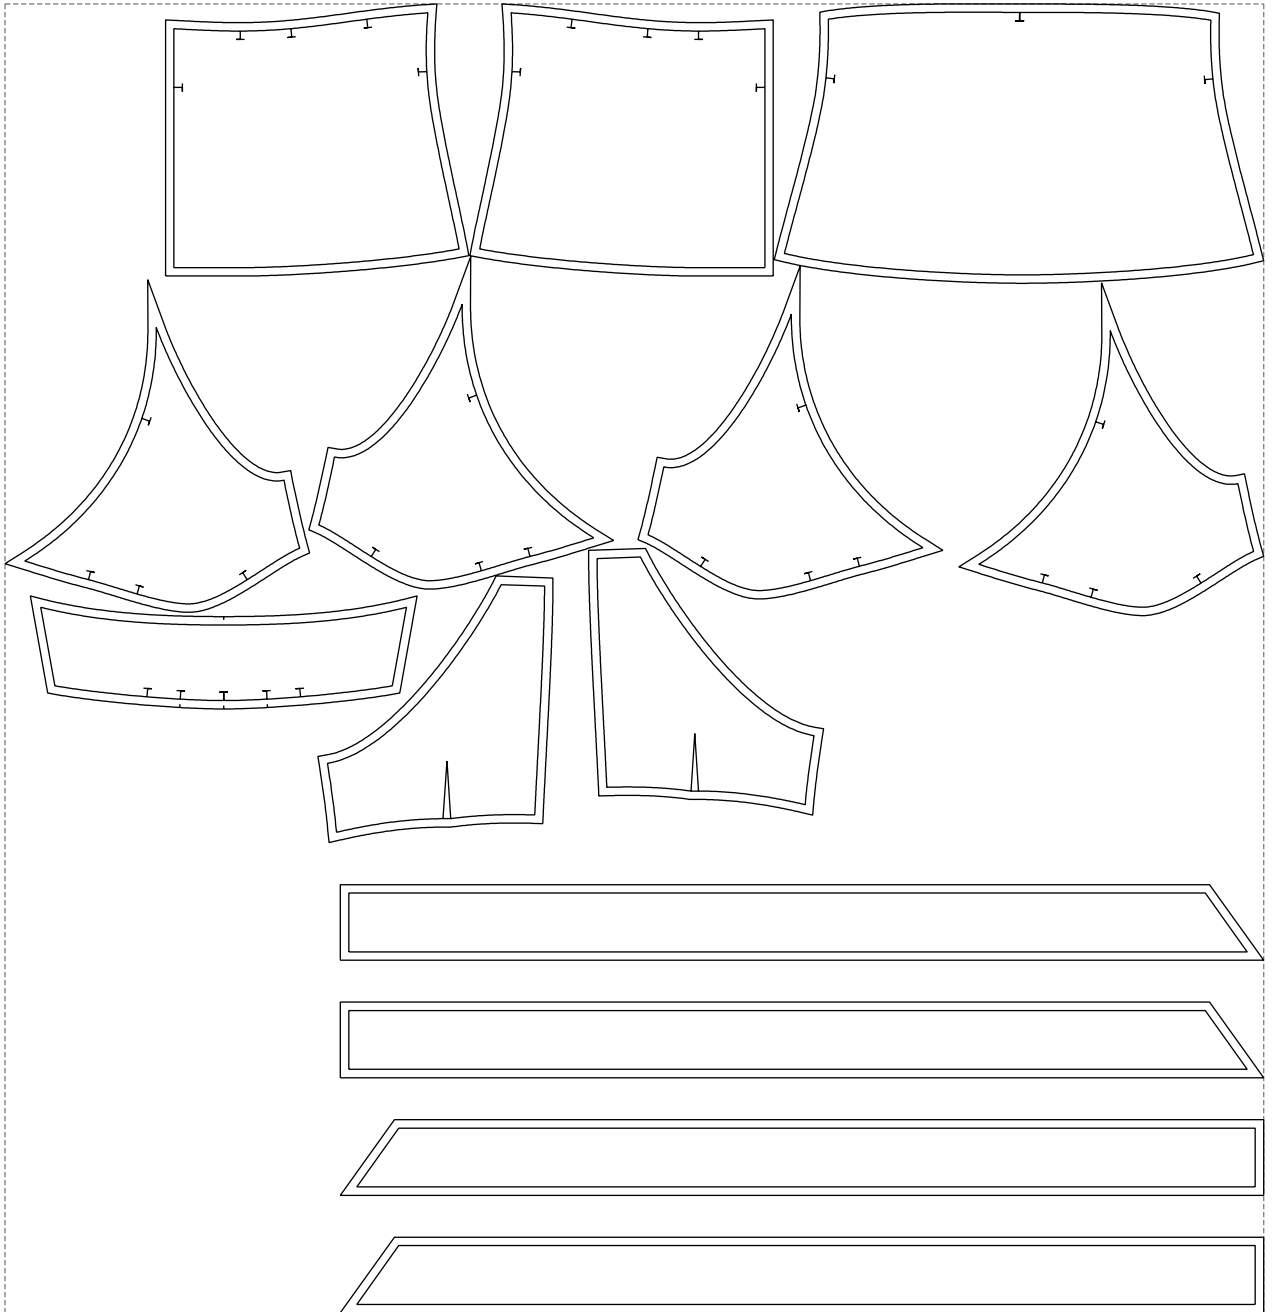

Not for print

Paper size: A4, size:1399.00 x632.23 mm

# Example

size:1499.00 x1559.22 mm

Maneken =1 ver.0

rz\_1=170

rz\_16=96

rz\_17=82

rz\_18=76

rz\_19=104

rz\_20=101.8

---

. . . . .  
. . . . .  
. . . . .