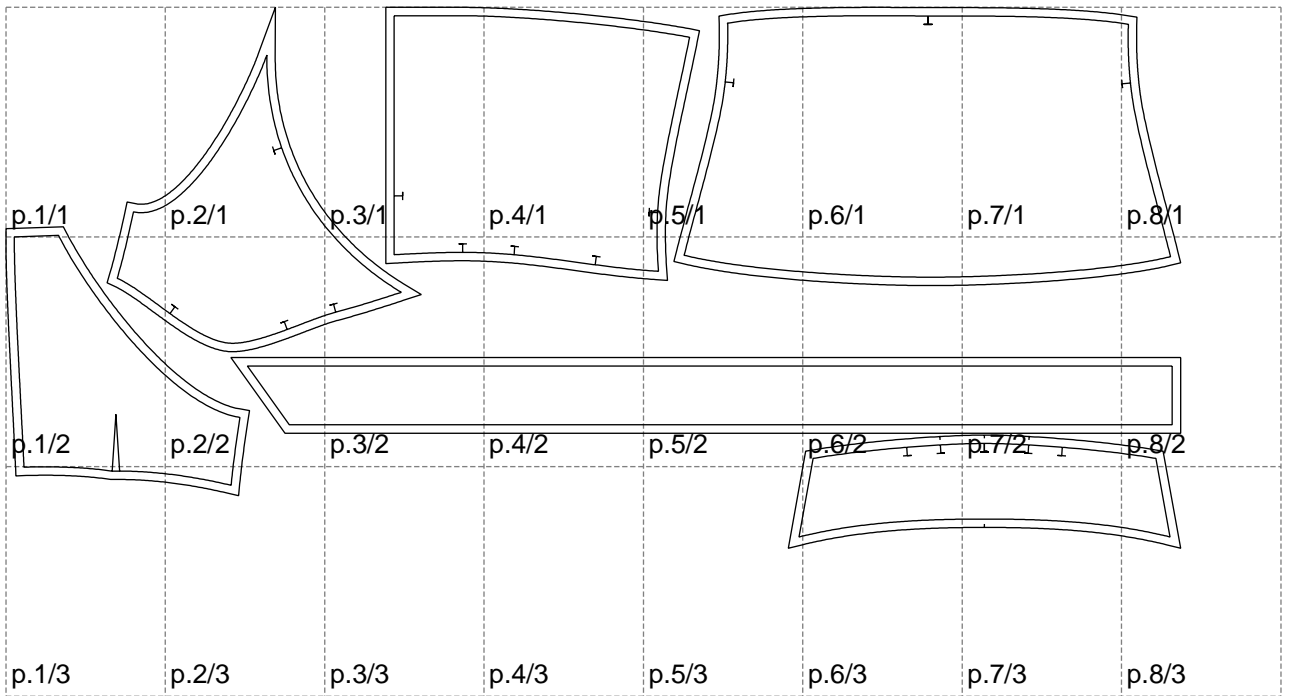

Not for print

Paper size: A4, size:1399.00 x644.08 mm

# Example

size:1499.00 x1582.51 mm

Maneken =1 ver.0

rz\_1=170

rz\_16=100

rz\_17=85.4

rz\_18=80.2

rz\_19=108

rz\_20=105.4

---

. . . . .  
. . . . .  
. . . . .