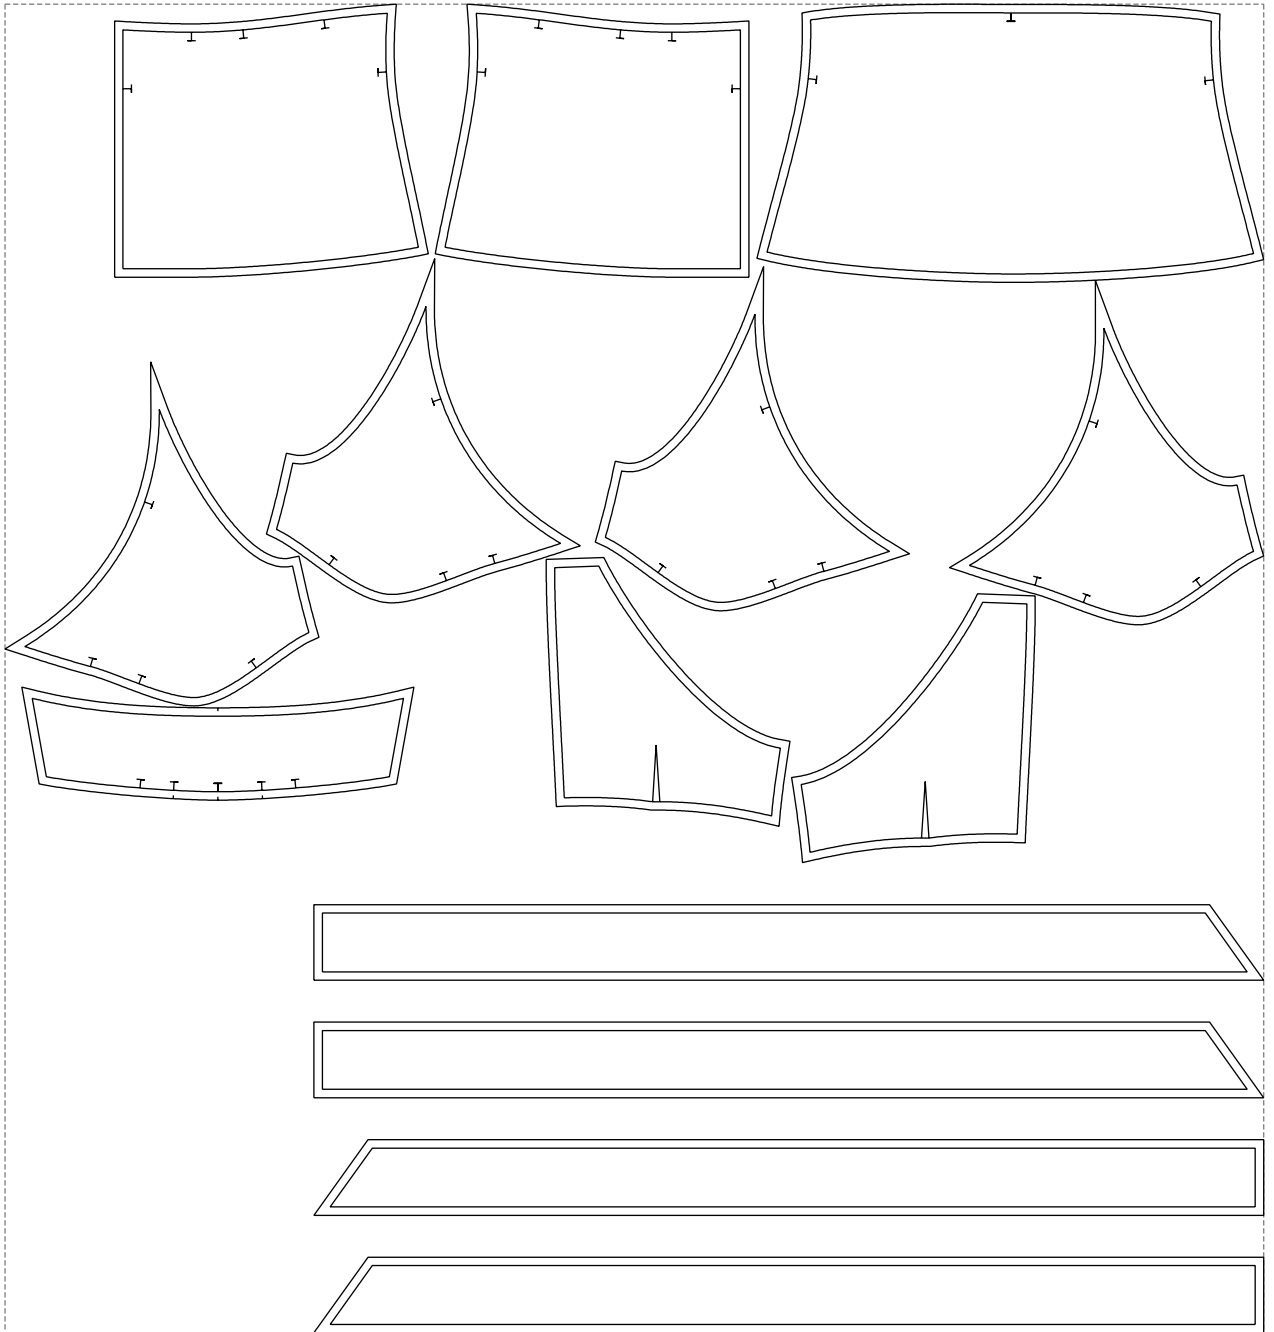

Not for print

Paper size: A4, size:1399.00 x644.08 mm

# Example

size:1499.00 x1582.51 mm

Maneken =1 ver.0

rz\_1=170

rz\_16=100

rz\_17=85.4

rz\_18=80.2

rz\_19=108

rz\_20=105.4

---

. . . . .  
. . . . .  
. . . . .