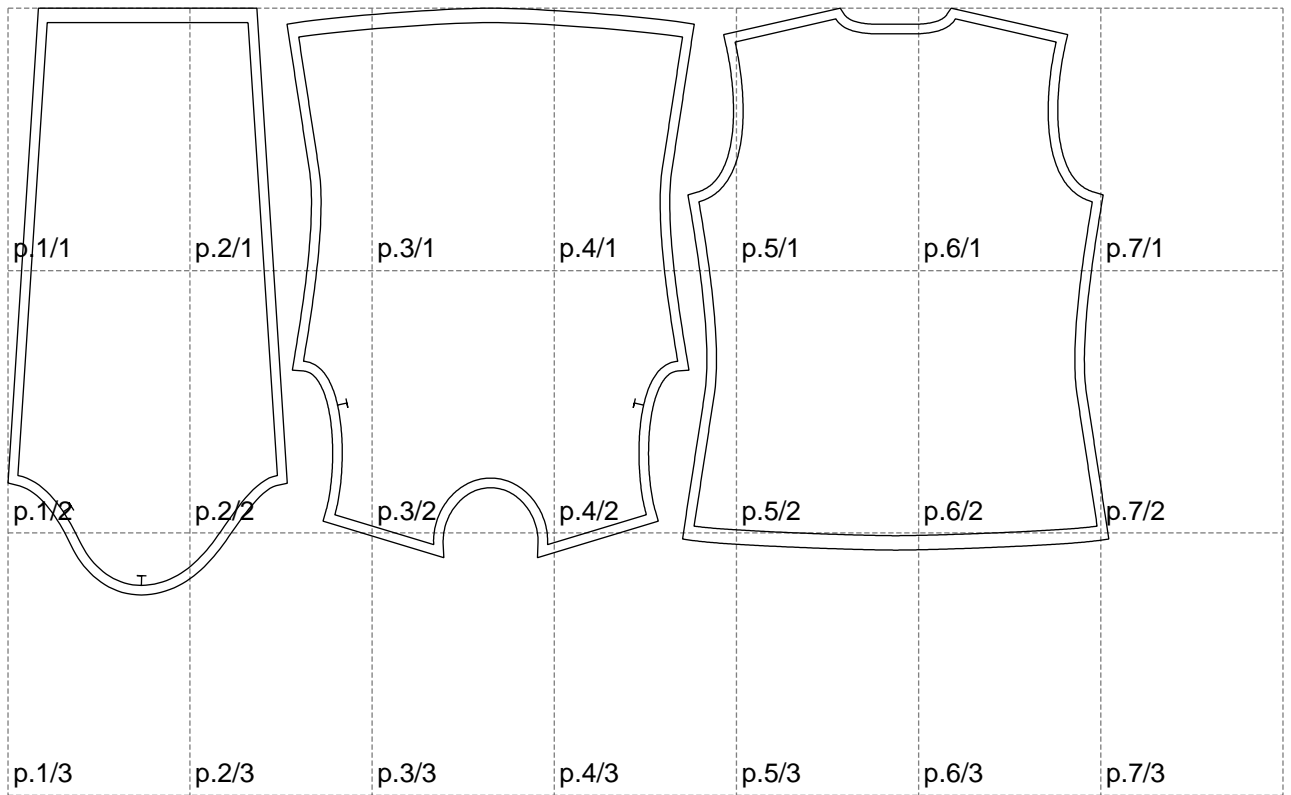

Not for print

Paper size: A4, size:1147.24 x611.36 mm

# Example

size:1458.74 x611.36 mm

Maneken =1 ver.0

rz\_1=170

rz\_16=88

rz\_17=75.6

rz\_18=67.6

rz\_19=96

rz\_20=94.6

---

. . . . .  
. . . . .  
. . . . .