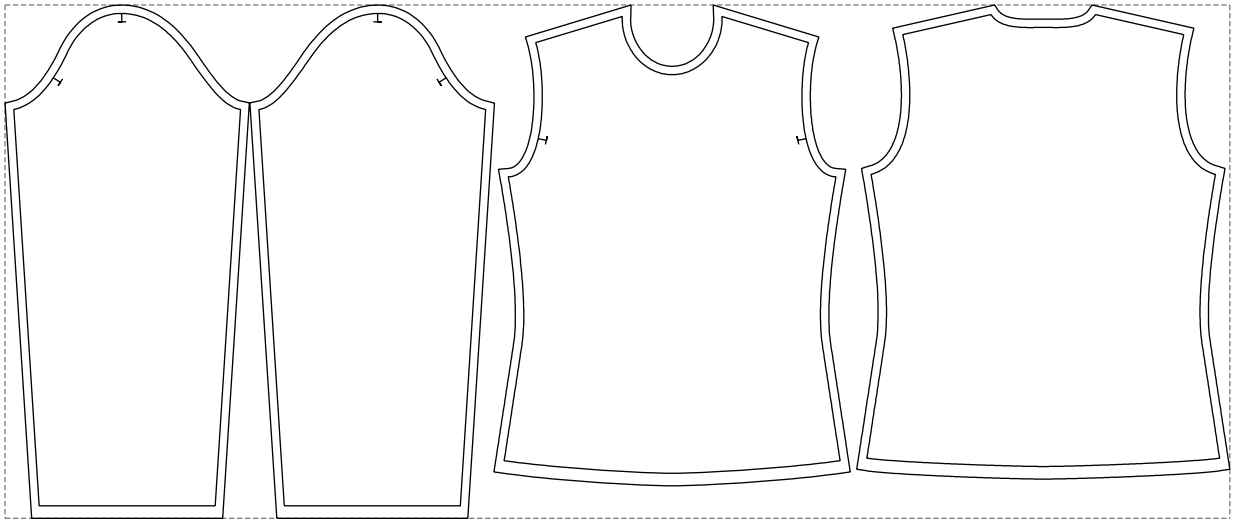

# Example

size:1458.74 x611.36 mm

Maneken =1 ver.0

rz\_1=170

rz\_16=88

rz\_17=75.6

rz\_18=67.6

rz\_19=96