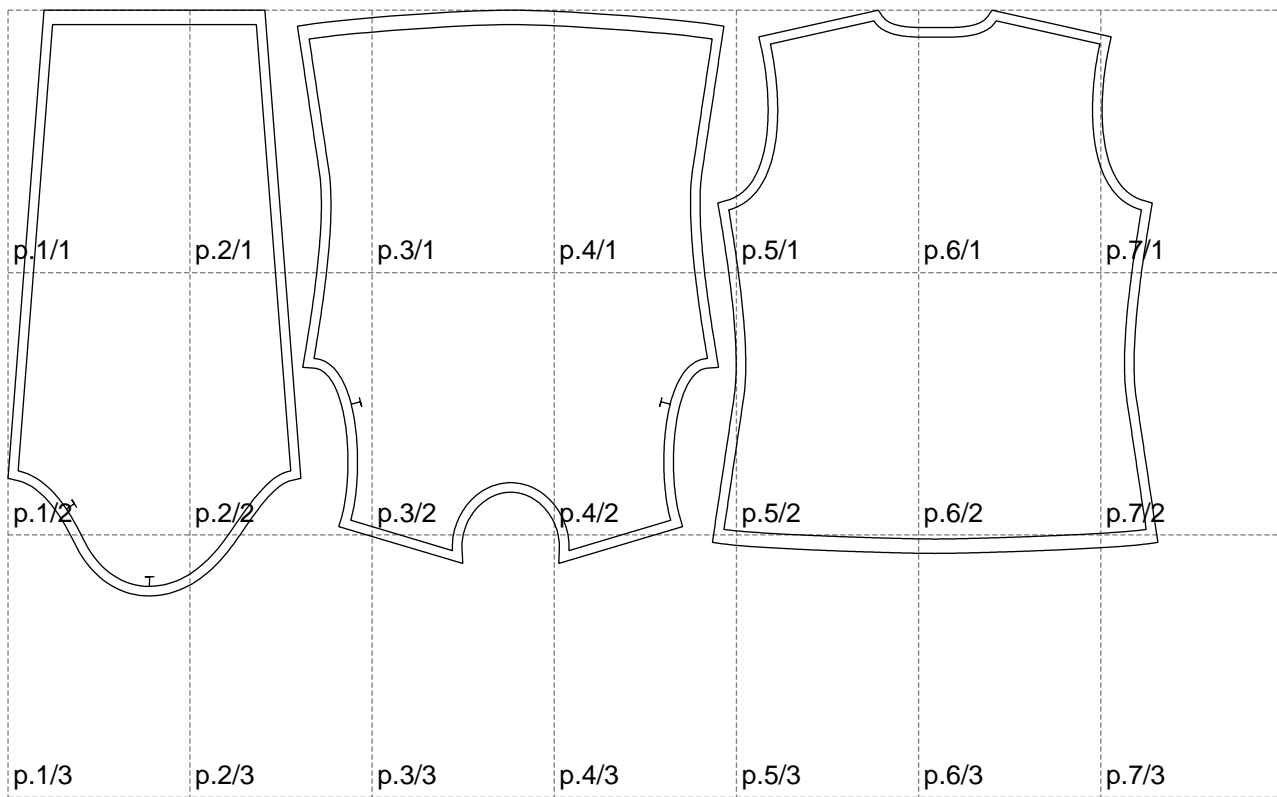

Not for print

Paper size: A4, size:1198.32 x610.34 mm

# Example

size:1488.97 x1104.23 mm

Maneken =1 ver.0

rz\_1=170

rz\_16=92

rz\_17=78.8

rz\_18=71.8

rz\_19=100

rz\_20=98.1

---

. . . . .  
. . . . .  
. . . . .