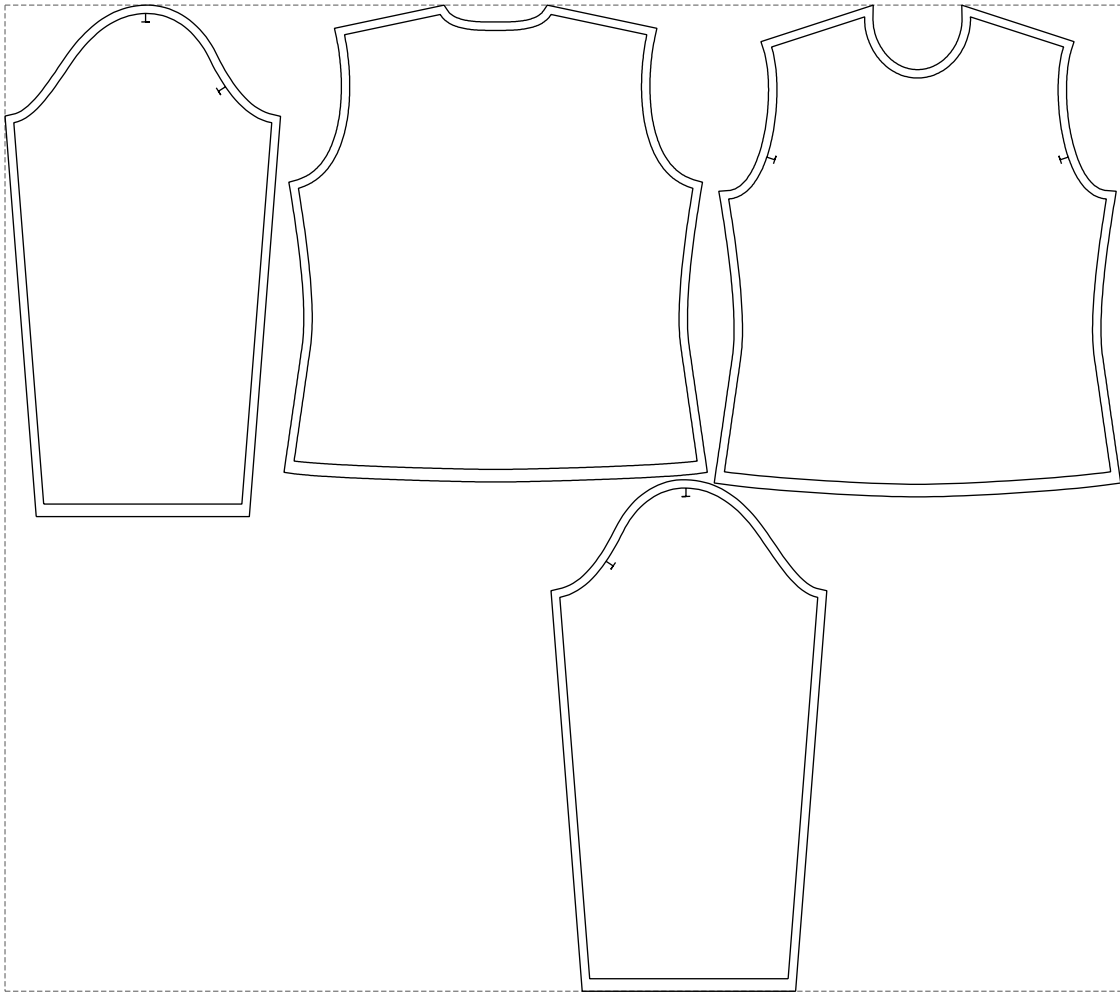

# Example

size:1328.91 x1174.72 mm

Maneken =1 ver.0

rz\_1=170

rz\_16=100

rz\_17=85.4

rz\_18=80.2

rz\_19=108