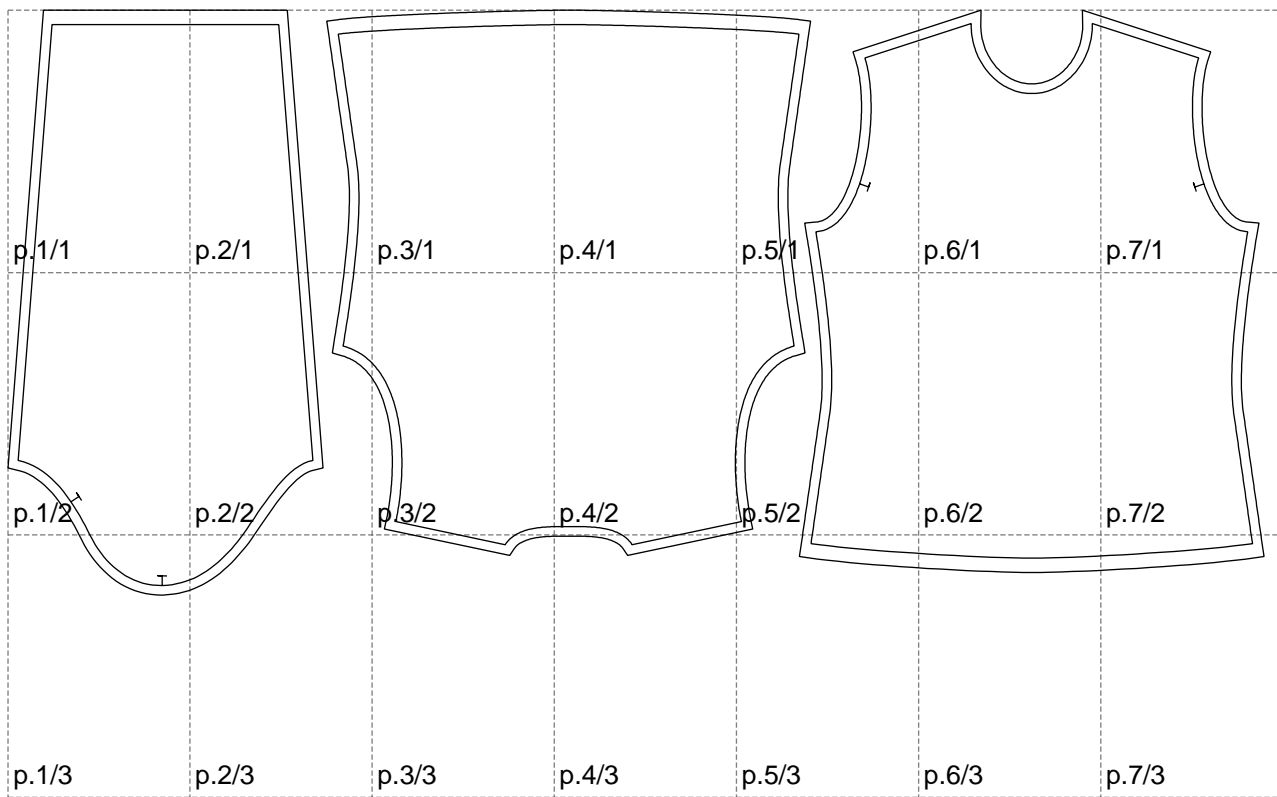

Not for print

Paper size: A4, size:1308.95 x609.41 mm

# Example

size:1328.91 x1174.72 mm

Maneken =1 ver.0

rz\_1=170

rz\_16=100

rz\_17=85.4

rz\_18=80.2

rz\_19=108

rz\_20=105.4

---

. . . . .  
. . . . .  
. . . . .