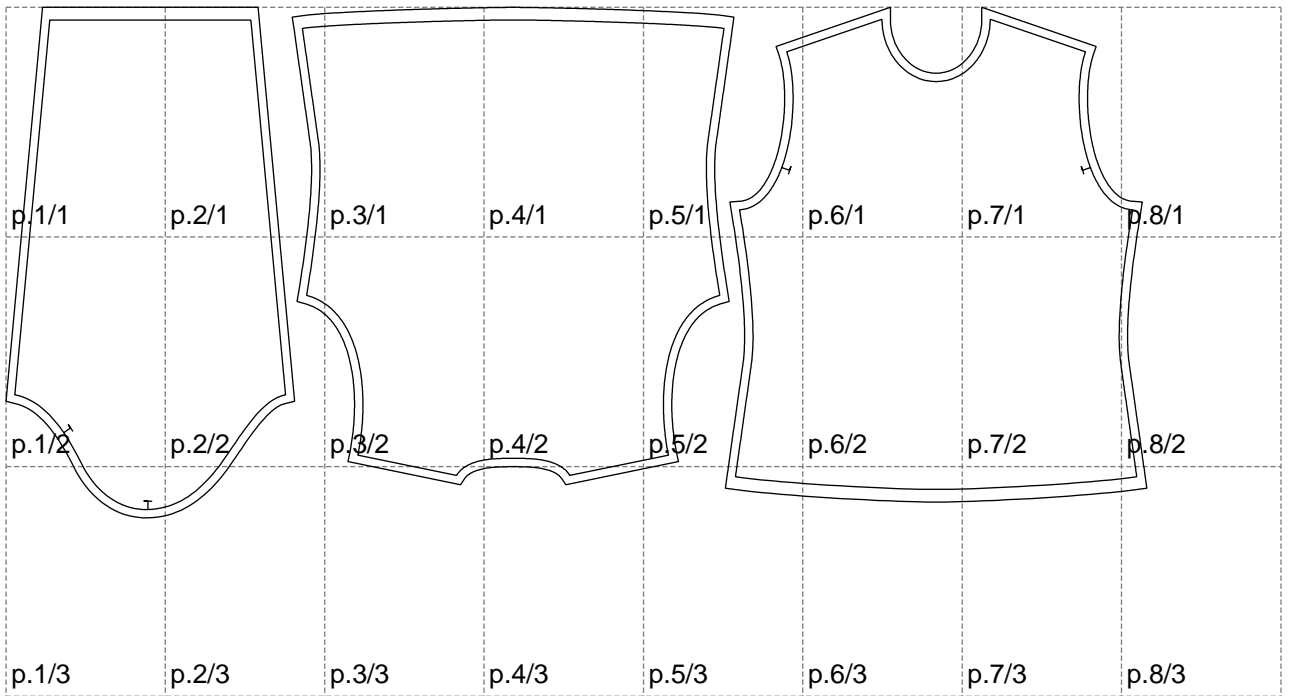

Not for print

Paper size: A4, size:1358.80 x607.96 mm

# Example

size:1378.46 x1171.63 mm

Maneken =1 ver.0

rz\_1=170

rz\_16=104

rz\_17=88.9

rz\_18=84.4

rz\_19=112

rz\_20=109.3

---

. . . . .  
. . . . .  
. . . . .