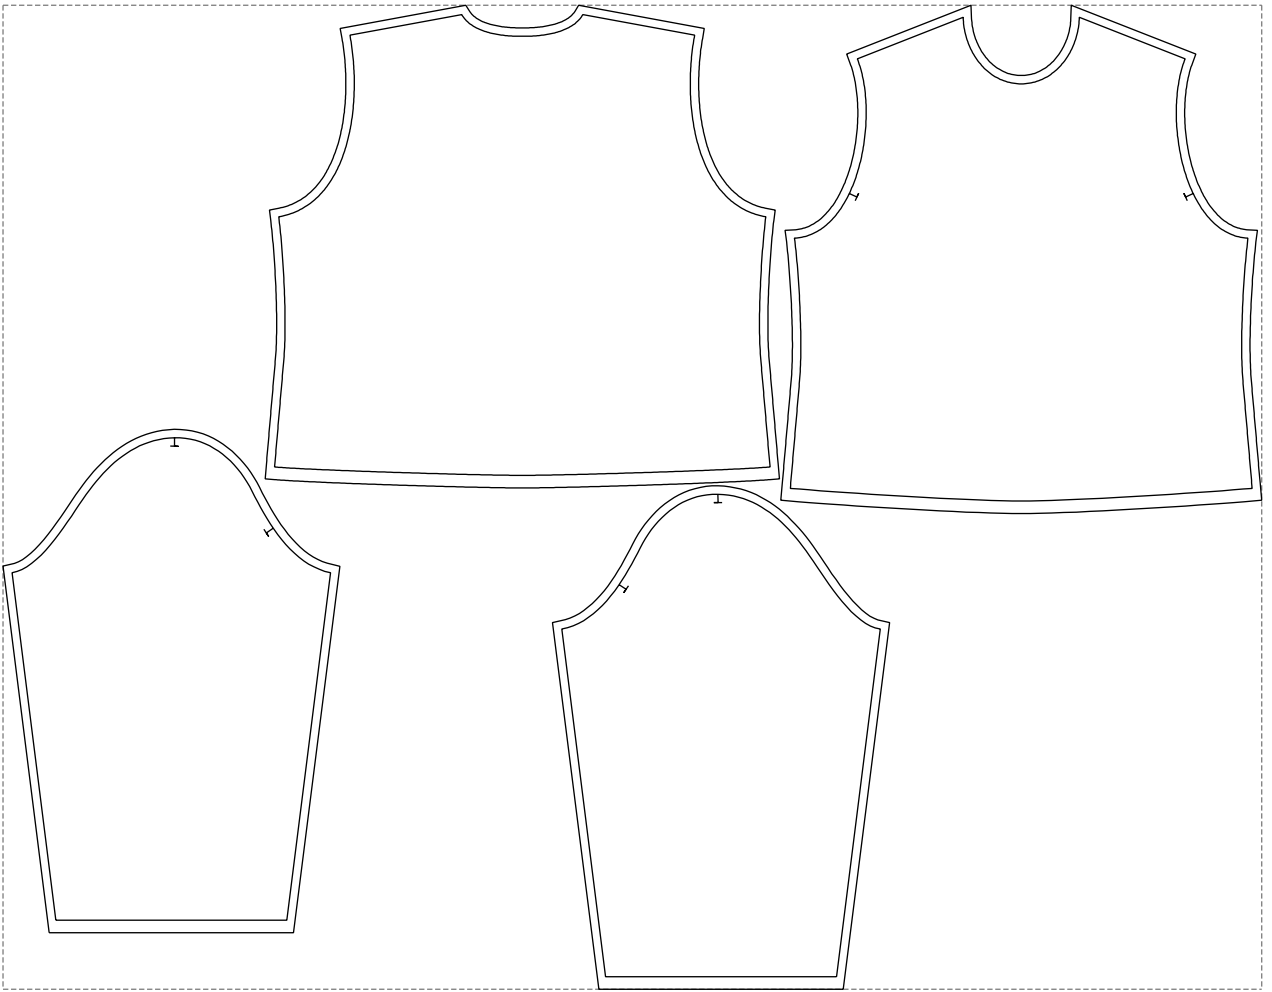

# Example

size:1499.00 x1172.15 mm

Maneken =1 ver.0

rz\_1=170

rz\_16=120

rz\_17=104

rz\_18=103.6

rz\_19=128