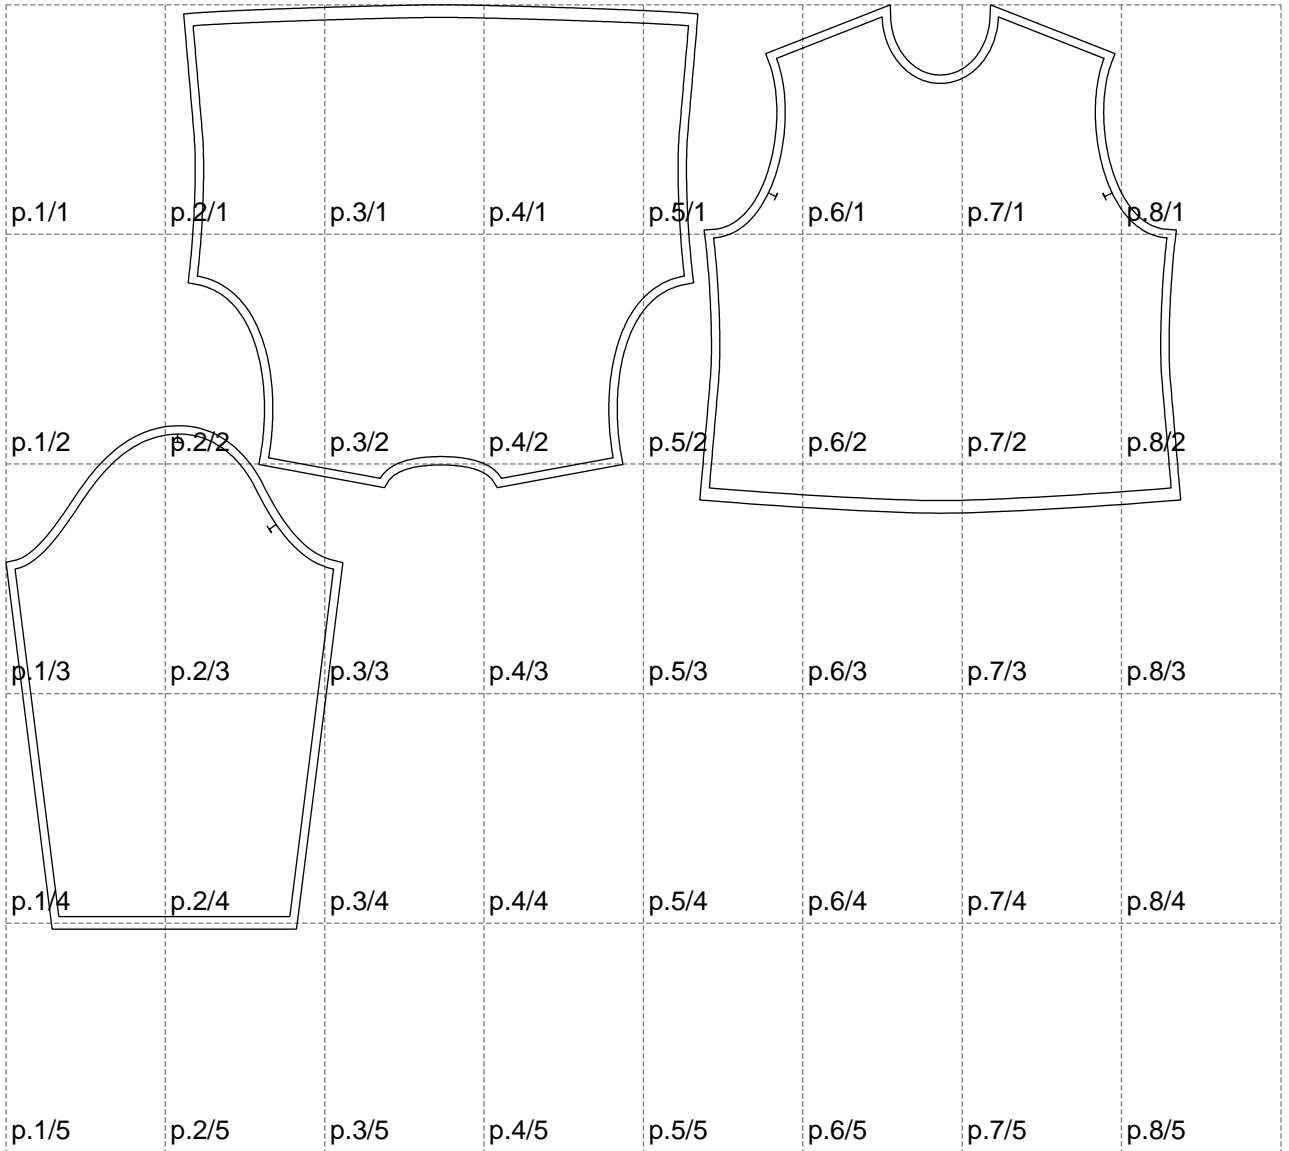

Not for print

Paper size: A4, size:1399.00 x1100.88 mm

# Example

size:1499.00 x1172.15 mm

Maneken =1 ver.0

rz\_1=170

rz\_16=120

rz\_17=104

rz\_18=103.6

rz\_19=128

rz\_20=125.1

---

. . . . .  
. . . . .  
. . . . .