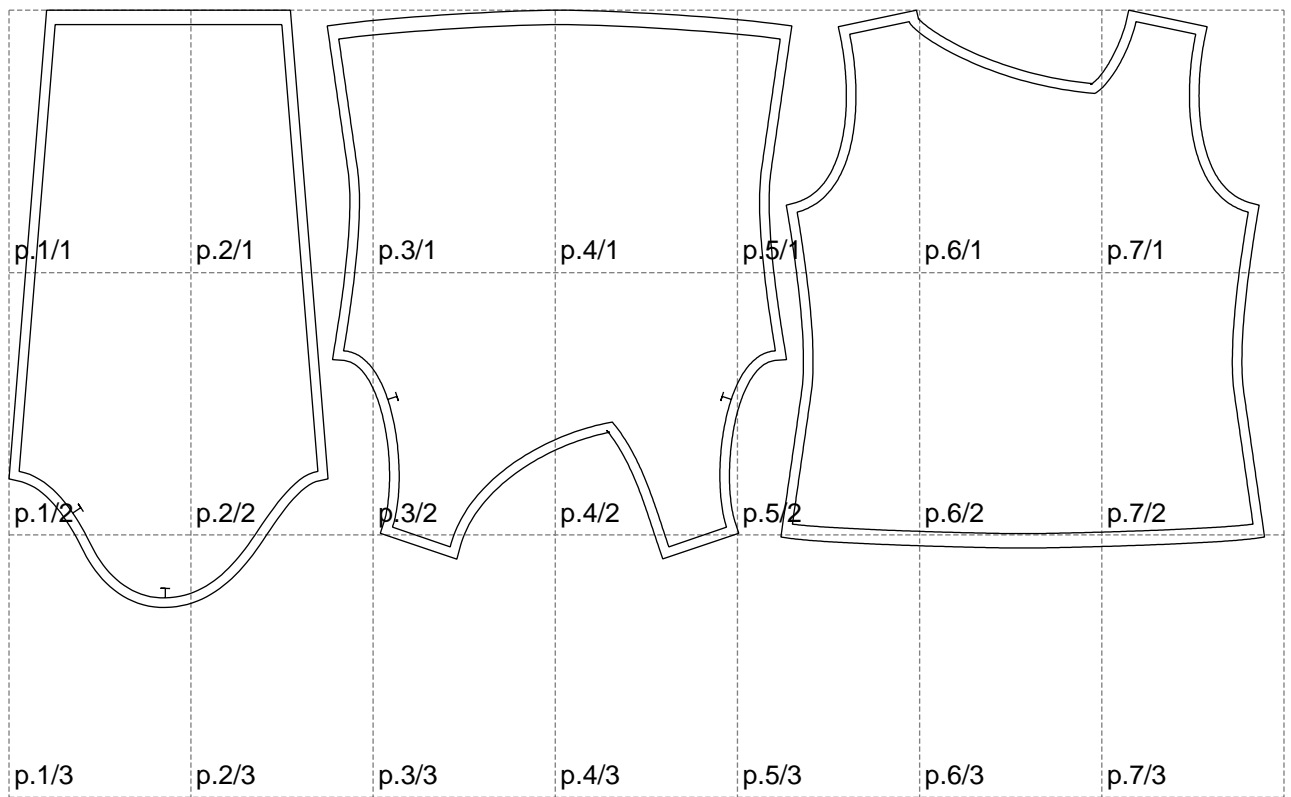

Not for print

Paper size: A4, size:1308.46 x622.41 mm

# Example

size:1328.07 x1176.56 mm

Maneken =1 ver.0

rz\_1=170

rz\_16=100

rz\_17=85.4

rz\_18=80.2

rz\_19=108

rz\_20=105.4

---

. . . . .  
. . . . .  
. . . . .