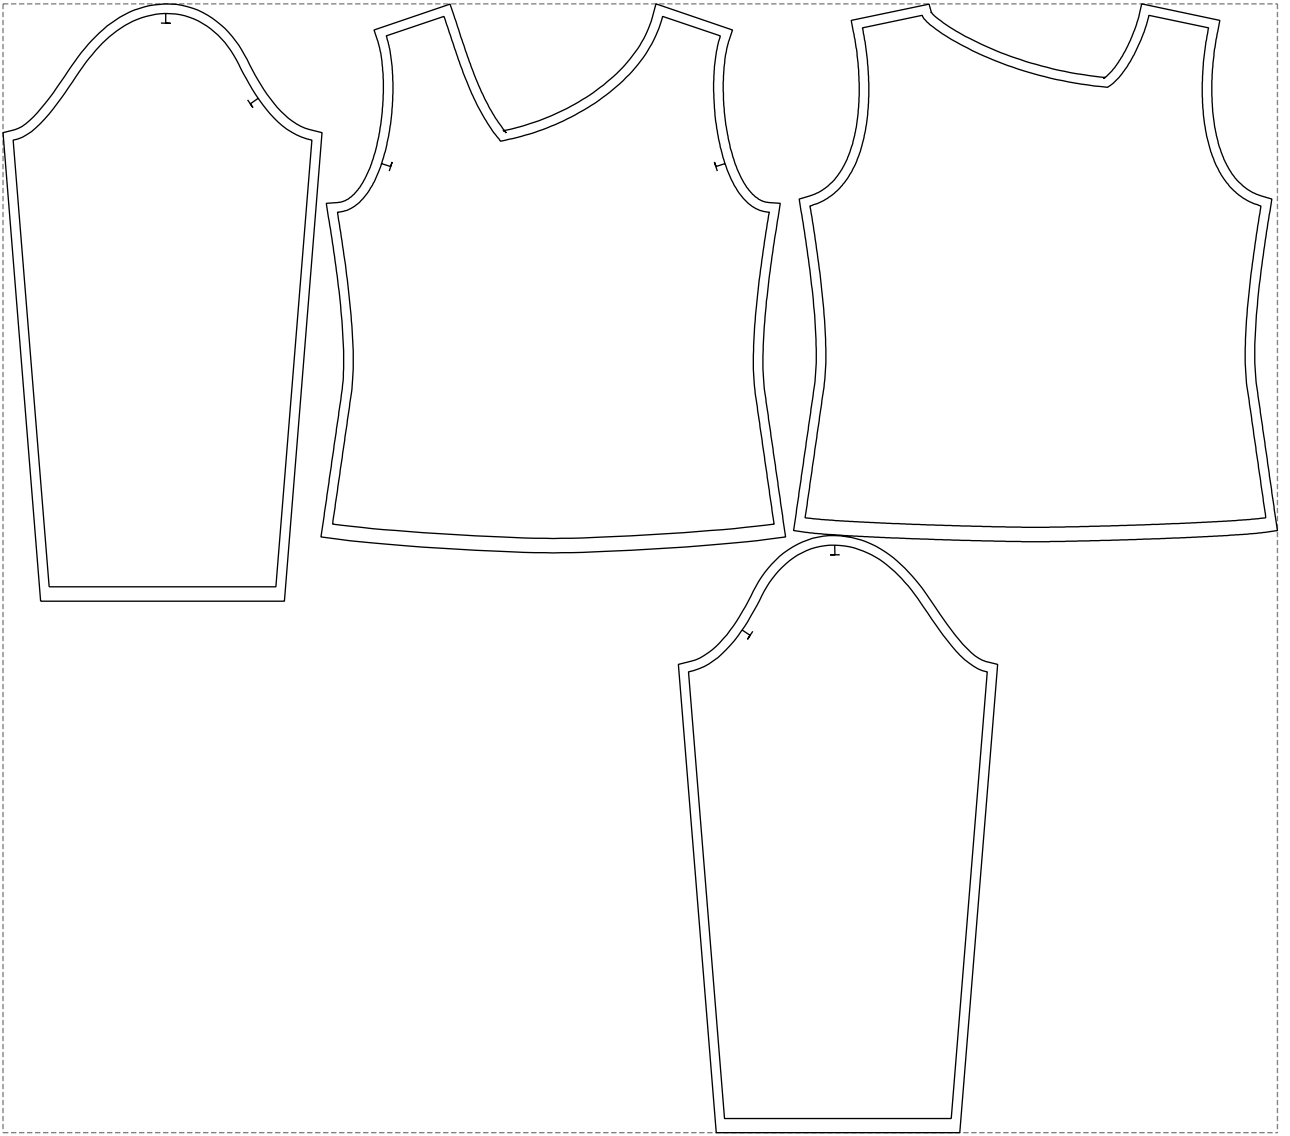

# Example

size:1328.07 x1176.56 mm

Maneken =1 ver.0

rz\_1=170

rz\_16=100

rz\_17=85.4

rz\_18=80.2

rz\_19=108