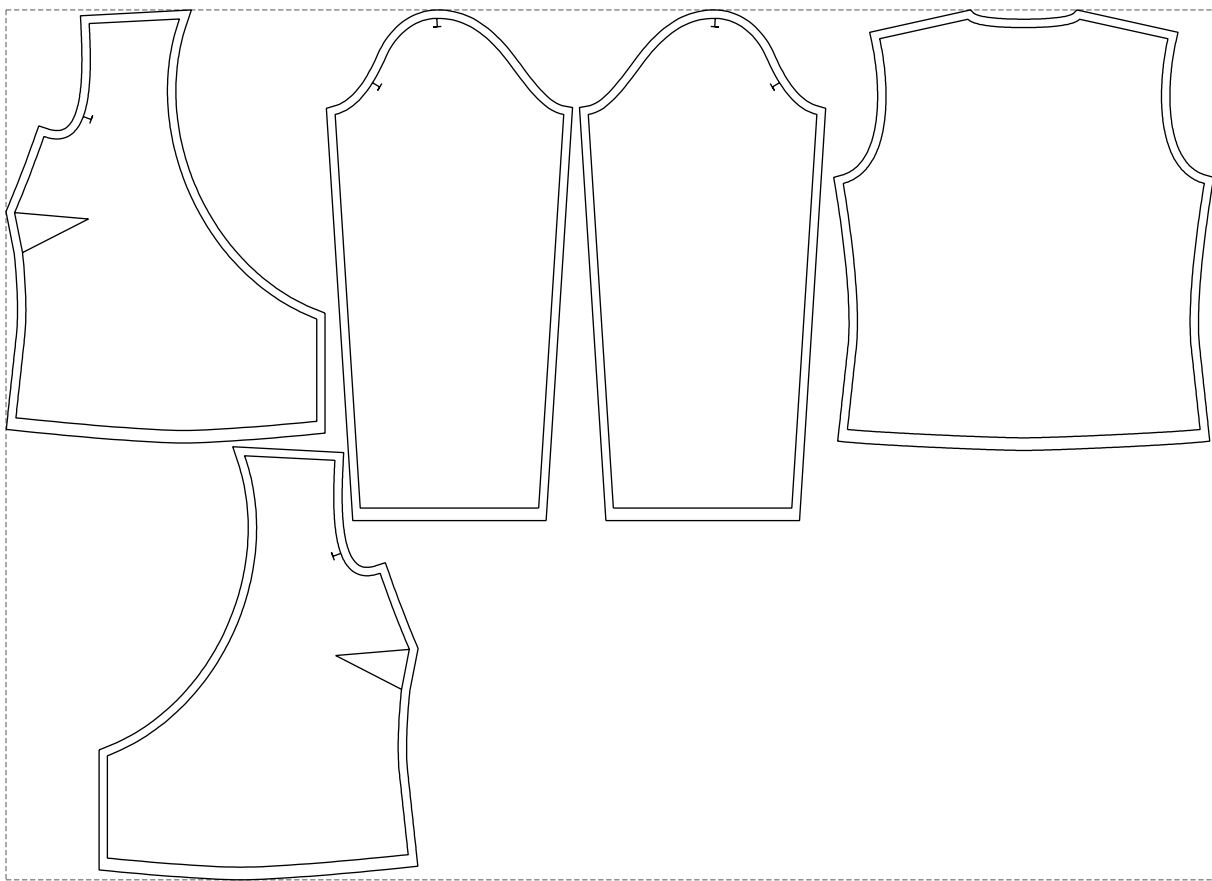

Not for print

Paper size: A4, size:1136.71 x608.33 mm

Example

size:1438.52 x1036.11 mm

Maneken =1 ver.0

rz_1=170

rz_16=92

rz_17=78.8

rz_18=71.8

rz_19=100

rz_20=98.1

.
.
.