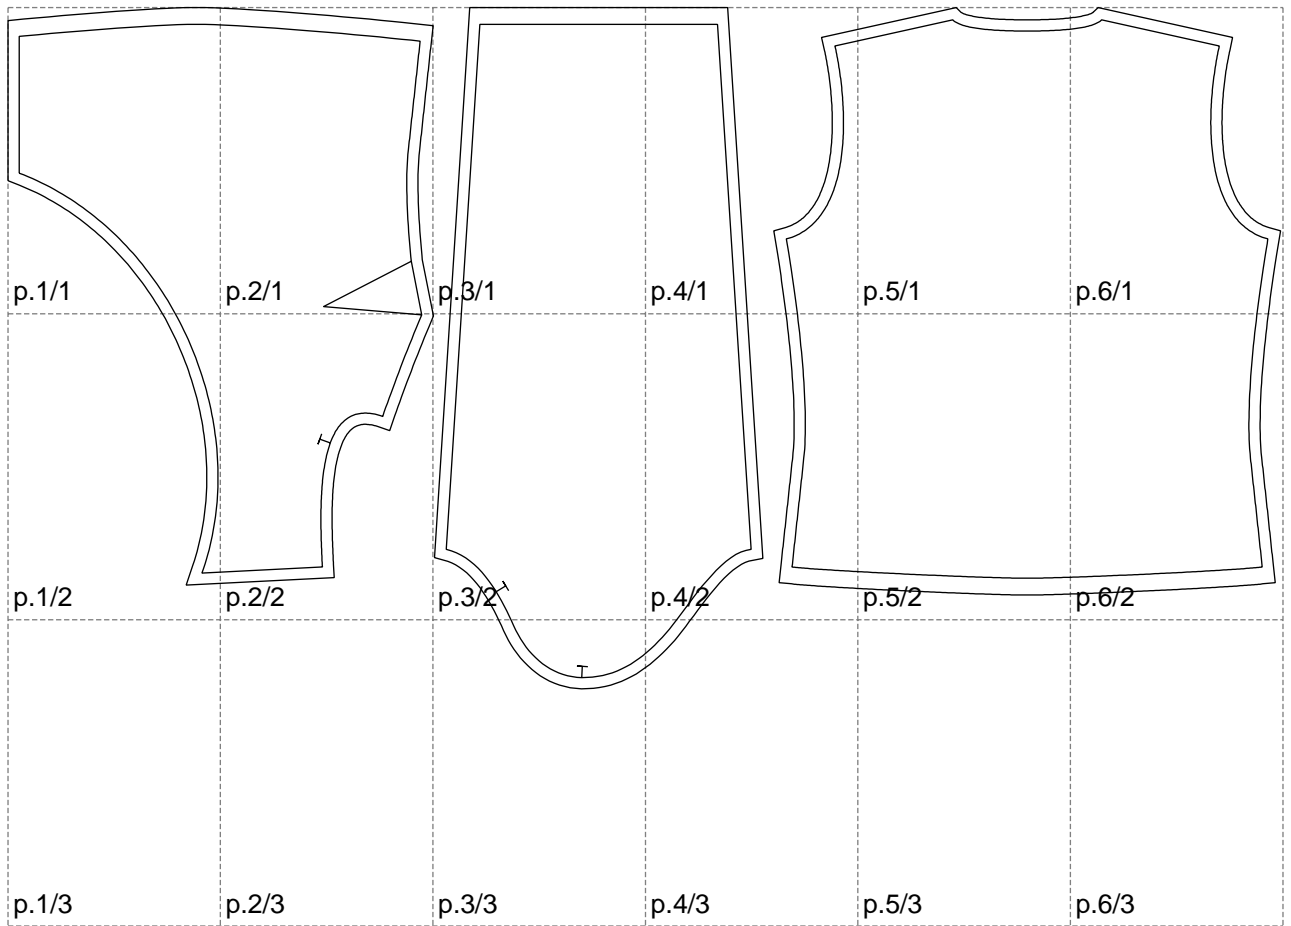

Not for print

Paper size: A4, size:1136.71 x608.33 mm

Example

size:1438.52 x1036.11 mm

Maneken =1 ver.0

rz_1=170

rz_16=92

rz_17=78.8

rz_18=71.8

rz_19=100

rz_20=98.1

.
.
.