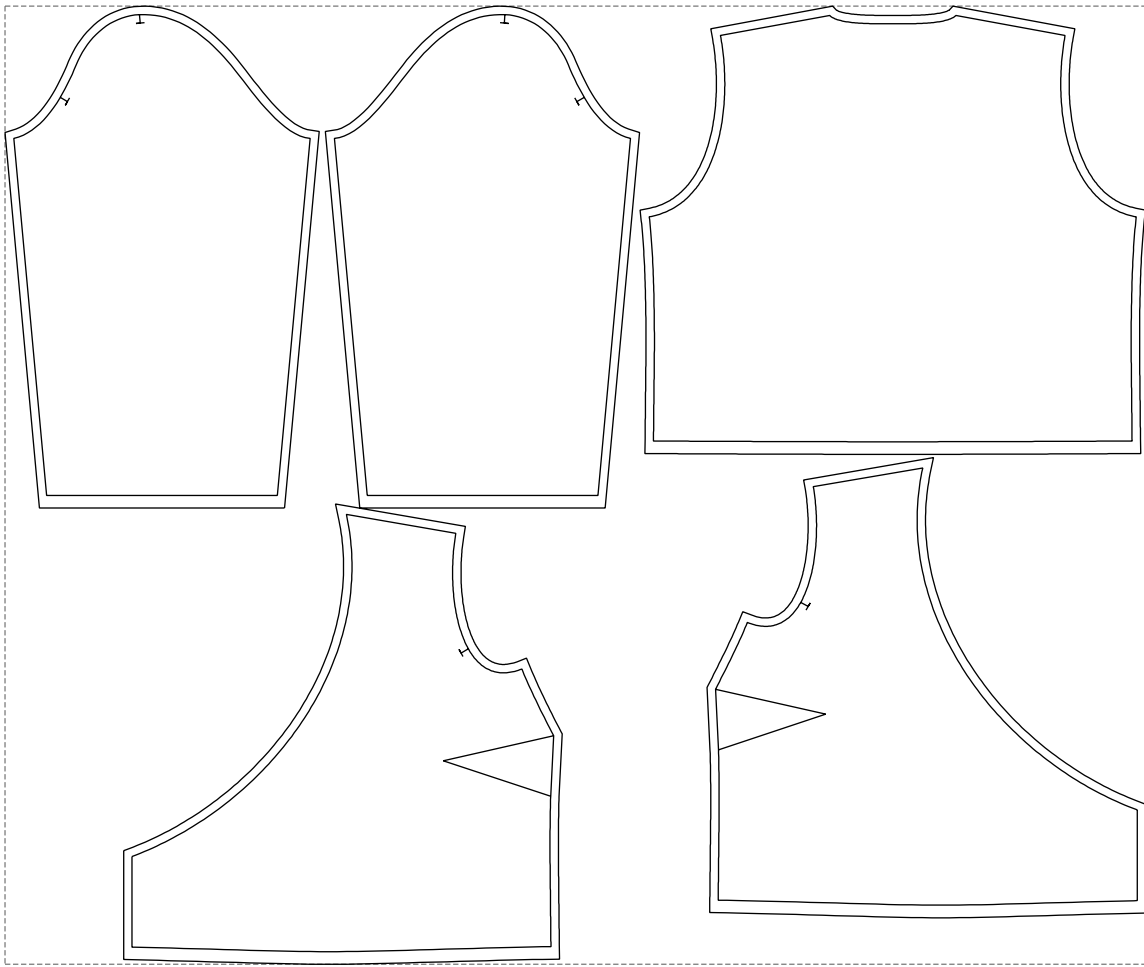

Not for print

Paper size: A4, size:1399.00 x712.70 mm

# Example

size:1358.41 x1141.20 mm

Maneken =1 ver.0

rz\_1=170

rz\_16=120

rz\_17=104

rz\_18=103.6

rz\_19=128

rz\_20=125.1

---

. . . . .  
. . . . .  
. . . . .