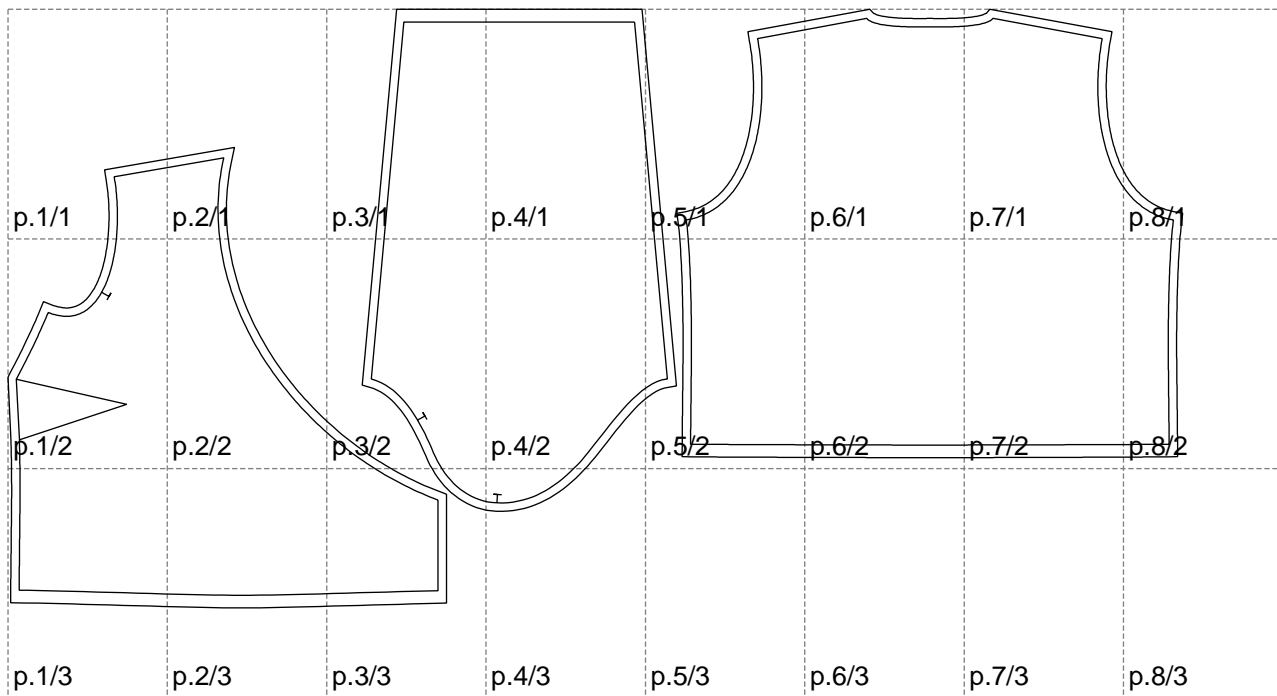

Not for print

Paper size: A4, size:1399.00 x712.70 mm

# Example

size:1358.41 x1141.20 mm

Maneken =1 ver.0

rz\_1=170

rz\_16=120

rz\_17=104

rz\_18=103.6

rz\_19=128

rz\_20=125.1

---

. . . . .  
. . . . .  
. . . . .