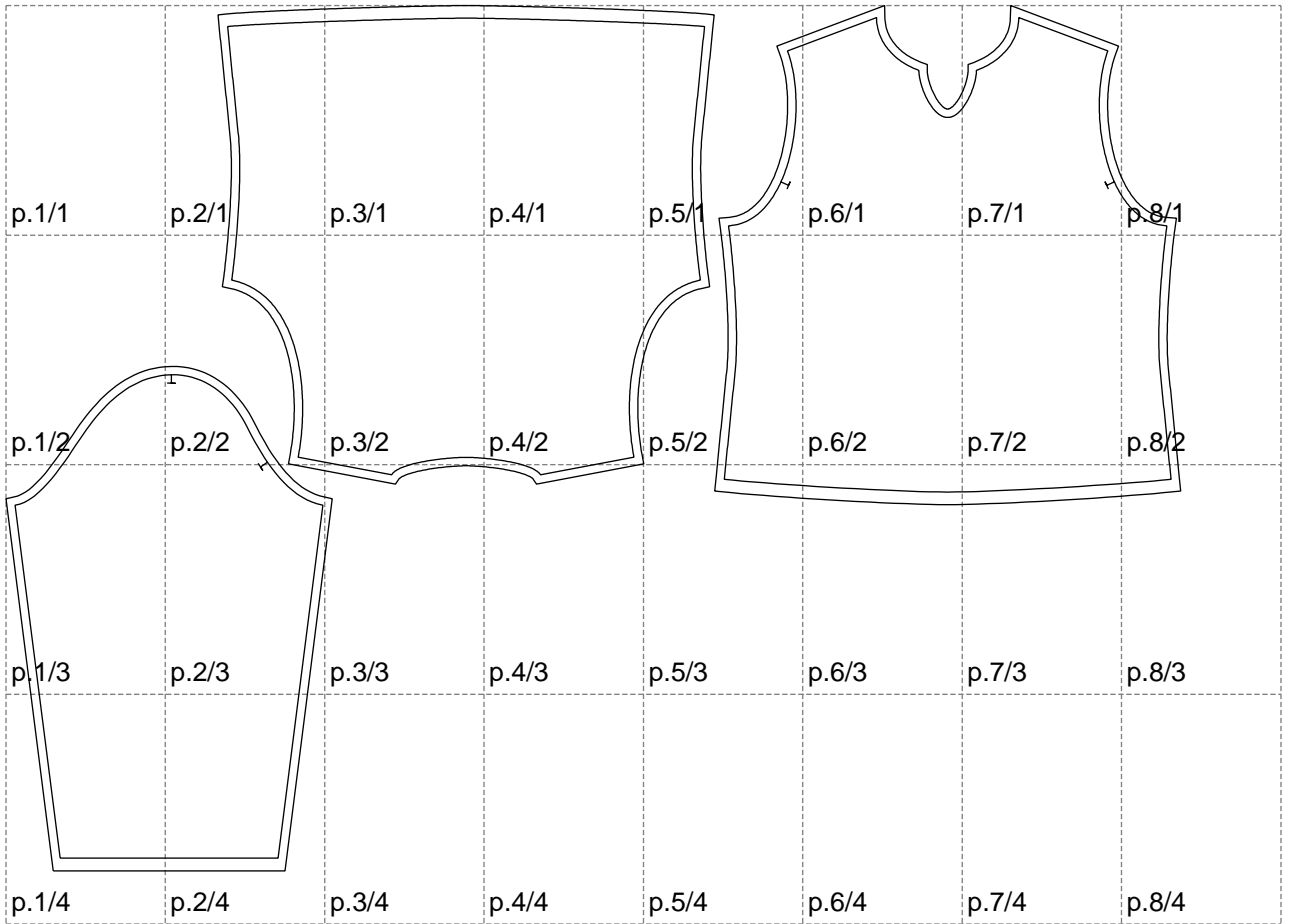

Not for print

Paper size: A4, size:1399.00 x1030.34 mm

# Example

size:1499.00 x1170.02 mm

Maneken =1 ver.0

rz\_1=170

rz\_16=116

rz\_17=100

rz\_18=98.8

rz\_19=124

rz\_20=121

---

. . . . .  
. . . . .  
. . . . .