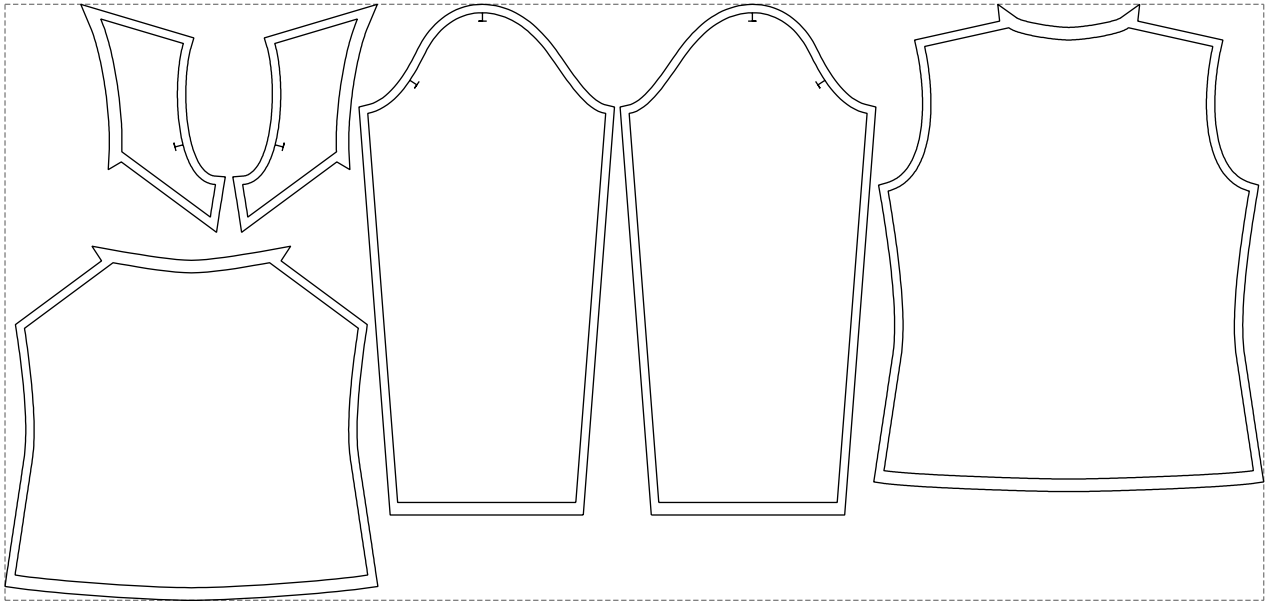

# Example

size:1499.00 x709.84 mm

Maneken =1 ver.0

rz\_1=170

rz\_16=92

rz\_17=78.8

rz\_18=71.8

rz\_19=100