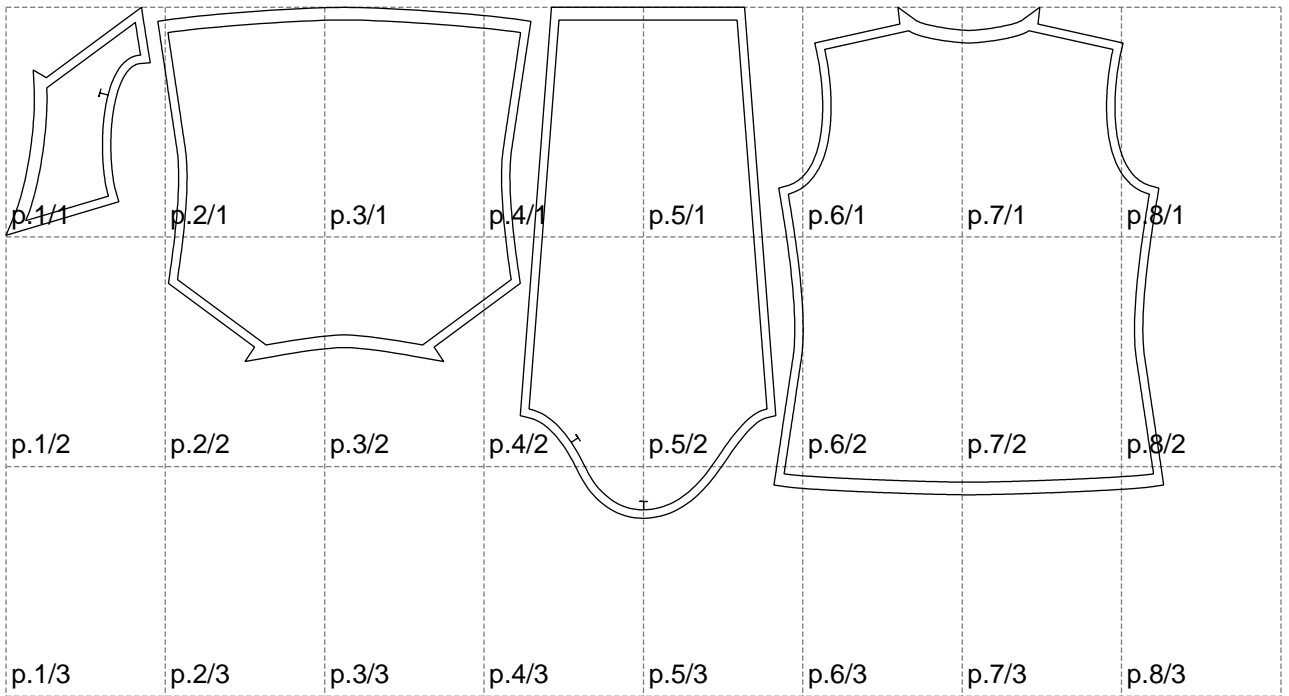

Not for print

Paper size: A4, size:1378.89 x608.34 mm

# Example

size:1499.00 x709.84 mm

Maneken =1 ver.0

rz\_1=170

rz\_16=92

rz\_17=78.8

rz\_18=71.8

rz\_19=100

rz\_20=98.1

---

. . . . .  
. . . . .  
. . . . .