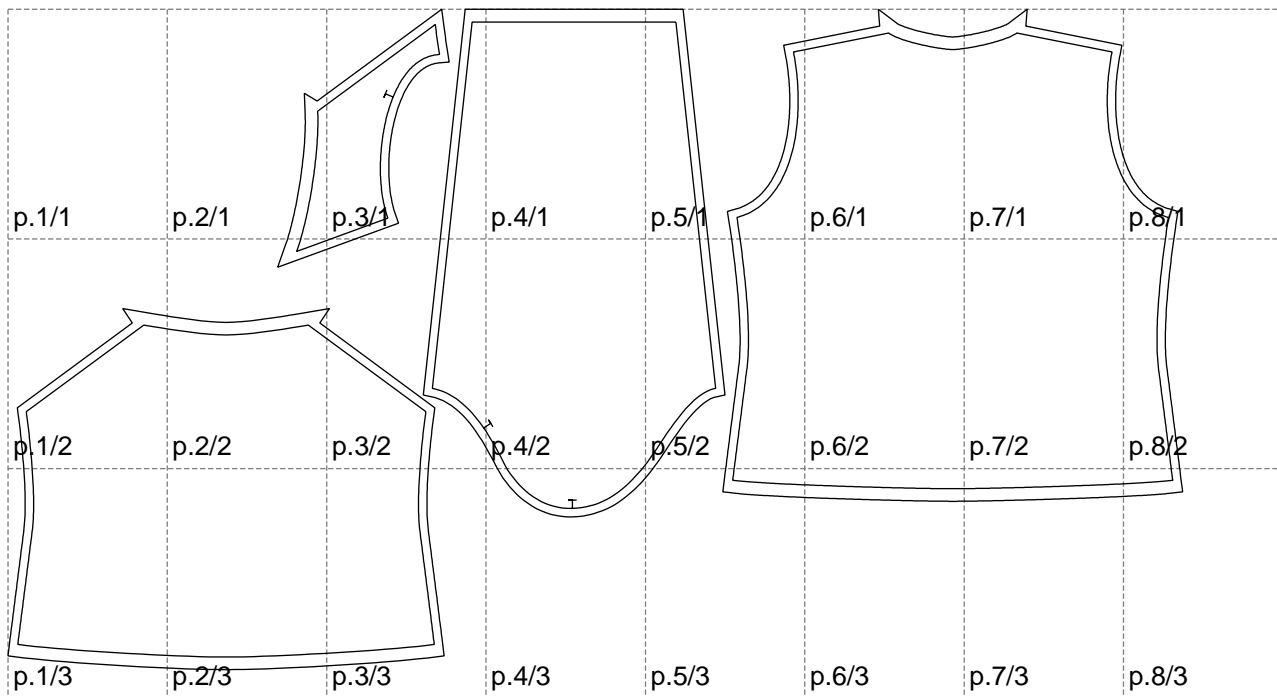

Not for print

Paper size: A4, size:1399.00 x786.28 mm

# Example

size:1499.00 x1018.41 mm

Maneken =1 ver.0

rz\_1=170

rz\_16=108

rz\_17=92.5

rz\_18=89.2

rz\_19=116

rz\_20=113

---

. . . . .  
. . . . .  
. . . . .