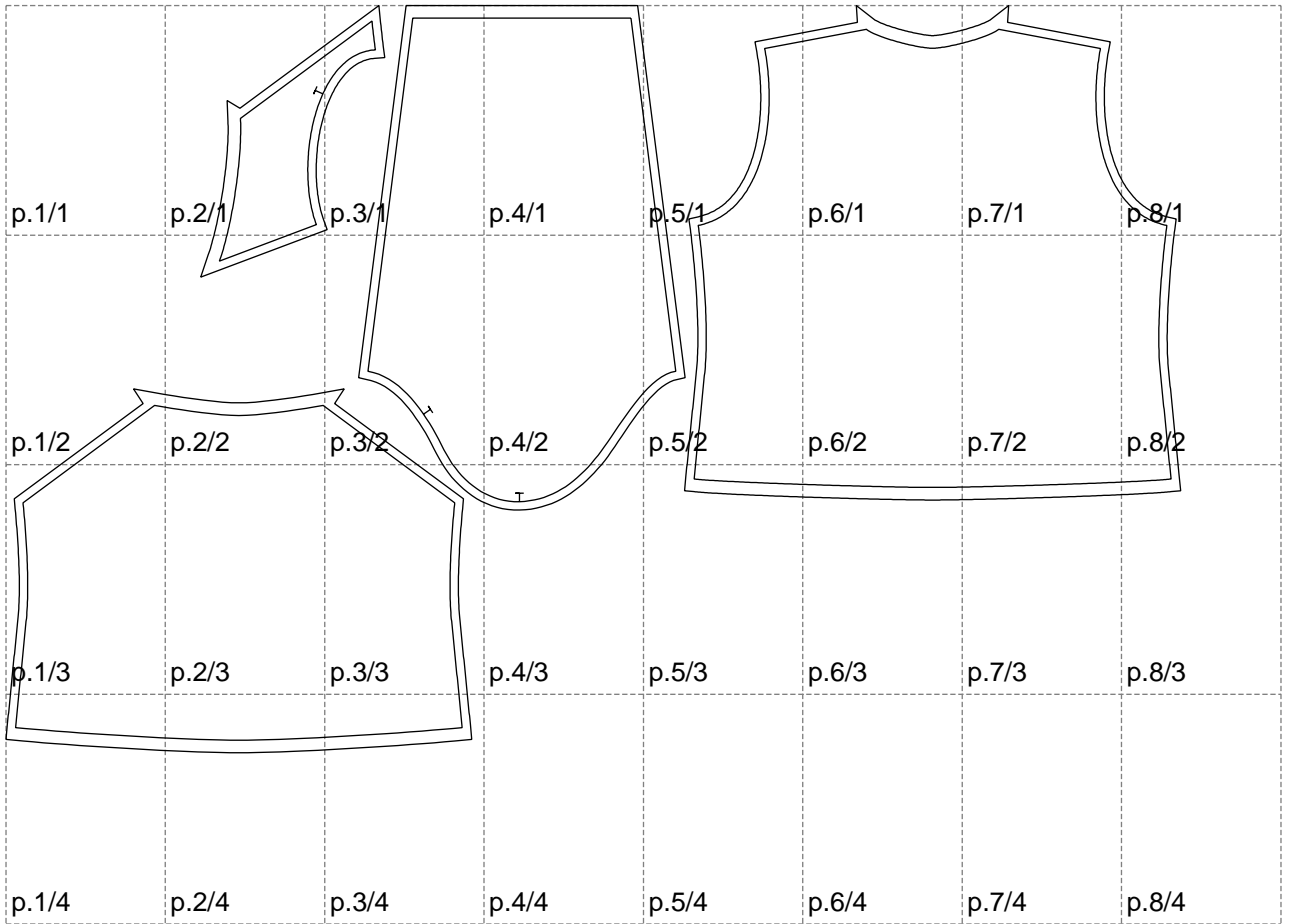

Not for print

Paper size: A4, size:1399.00 x889.80 mm

# Example

size:1368.96 x1025.96 mm

Maneken =1 ver.0

rz\_1=170

rz\_16=116

rz\_17=100

rz\_18=98.8

rz\_19=124

rz\_20=121

---

. . . . .  
. . . . .  
. . . . .