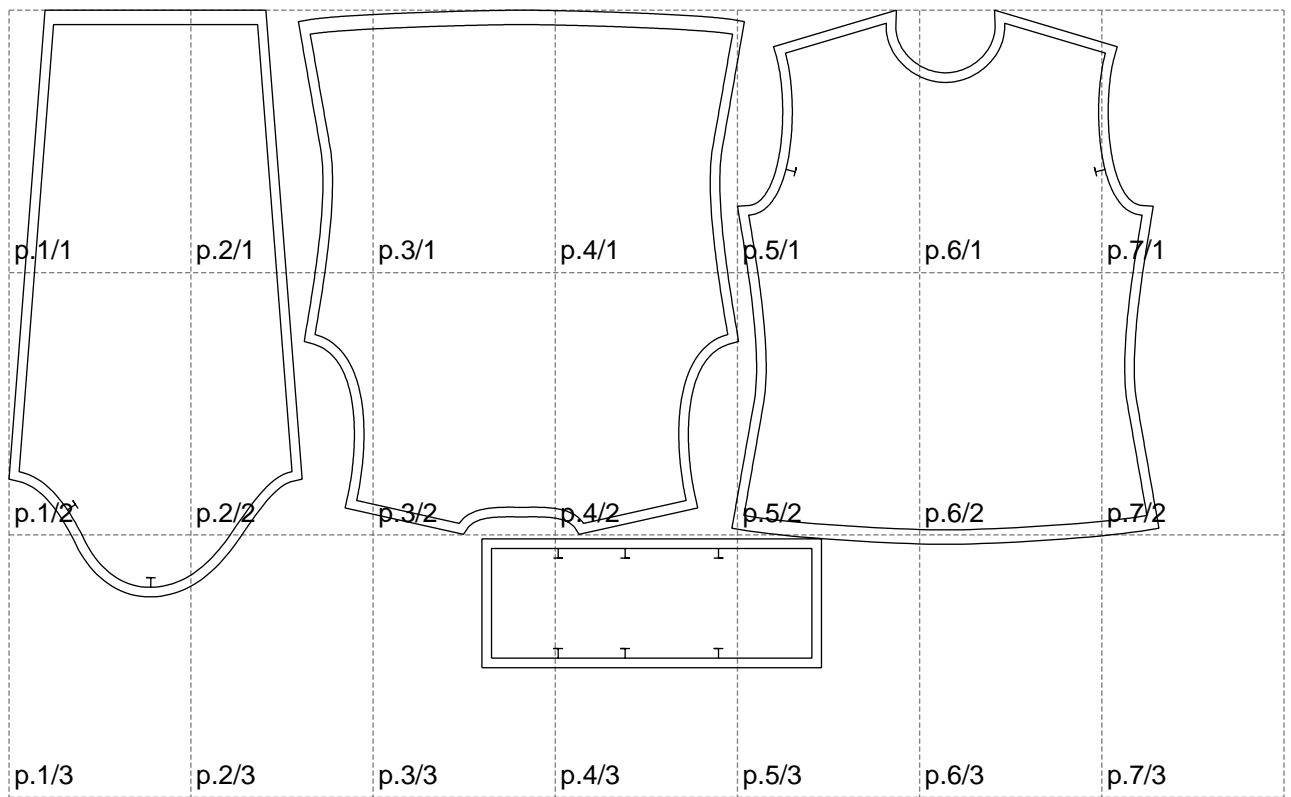

Not for print

Paper size: A4, size:1198.39 x685.01 mm

# Example

size:1488.97 x1106.04 mm

Maneken =1 ver.0

rz\_1=170

rz\_16=92

rz\_17=78.8

rz\_18=71.8

rz\_19=100

rz\_20=98.1

---

. . . . .  
. . . . .  
. . . . .