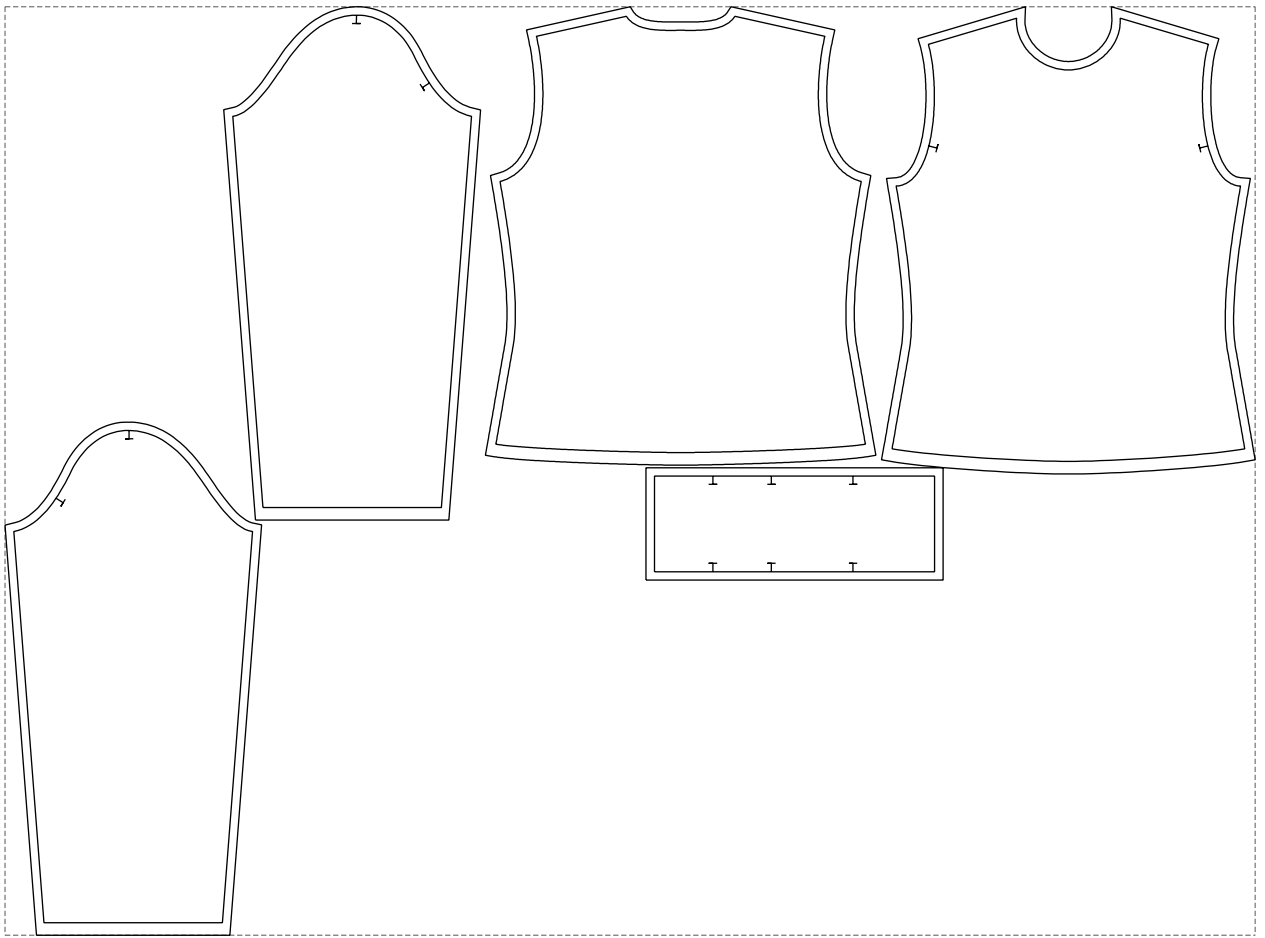

Not for print

Paper size: A4, size:1198.39 x685.01 mm

# Example

size:1488.97 x1106.04 mm

Maneken =1 ver.0

rz\_1=170

rz\_16=92

rz\_17=78.8

rz\_18=71.8

rz\_19=100

rz\_20=98.1

---

. . . . .  
. . . . .  
. . . . .