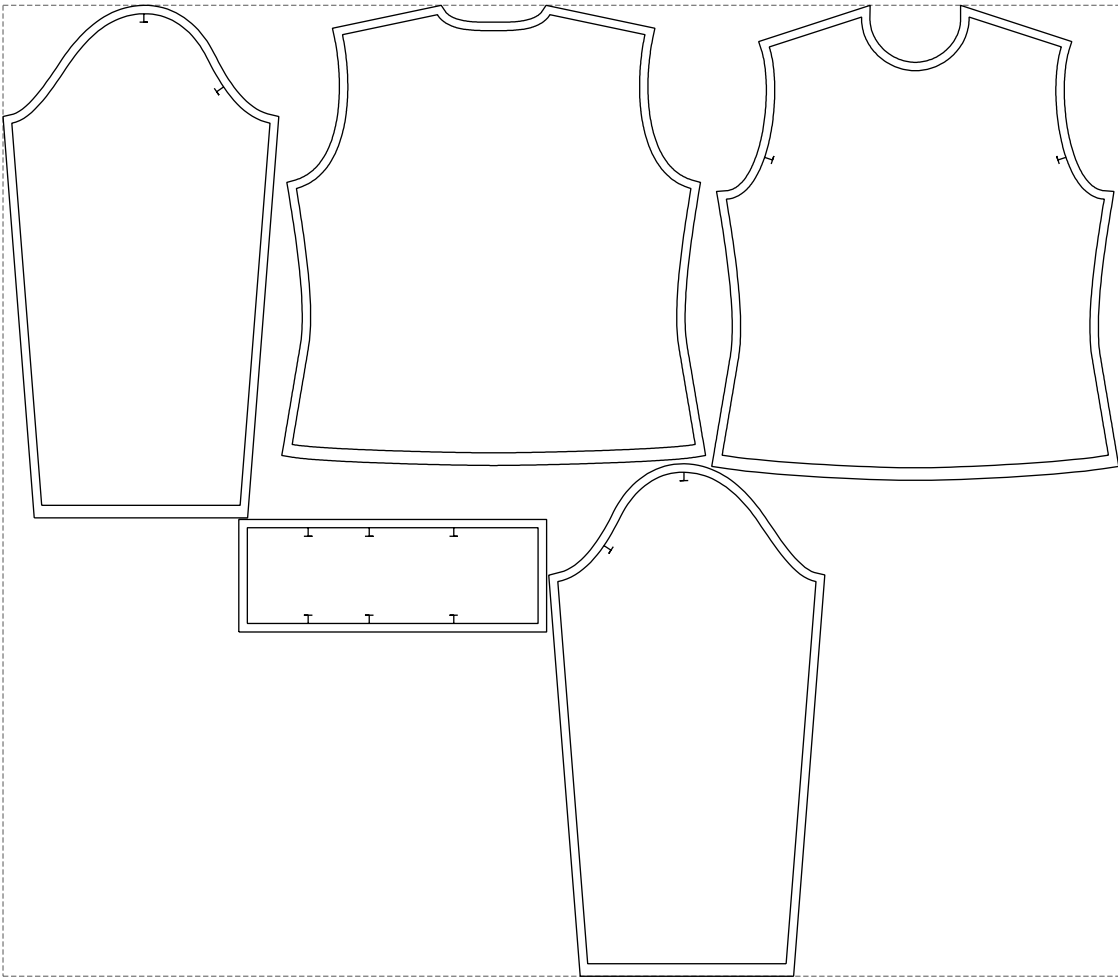

Not for print

Paper size: A4, size:1298.97 x688.19 mm

# Example

size:1328.95 x1156.57 mm

Maneken =1 ver.0

rz\_1=170

rz\_16=100

rz\_17=85.4

rz\_18=80.2

rz\_19=108

rz\_20=105.4

---

. . . . .  
. . . . .  
. . . . .