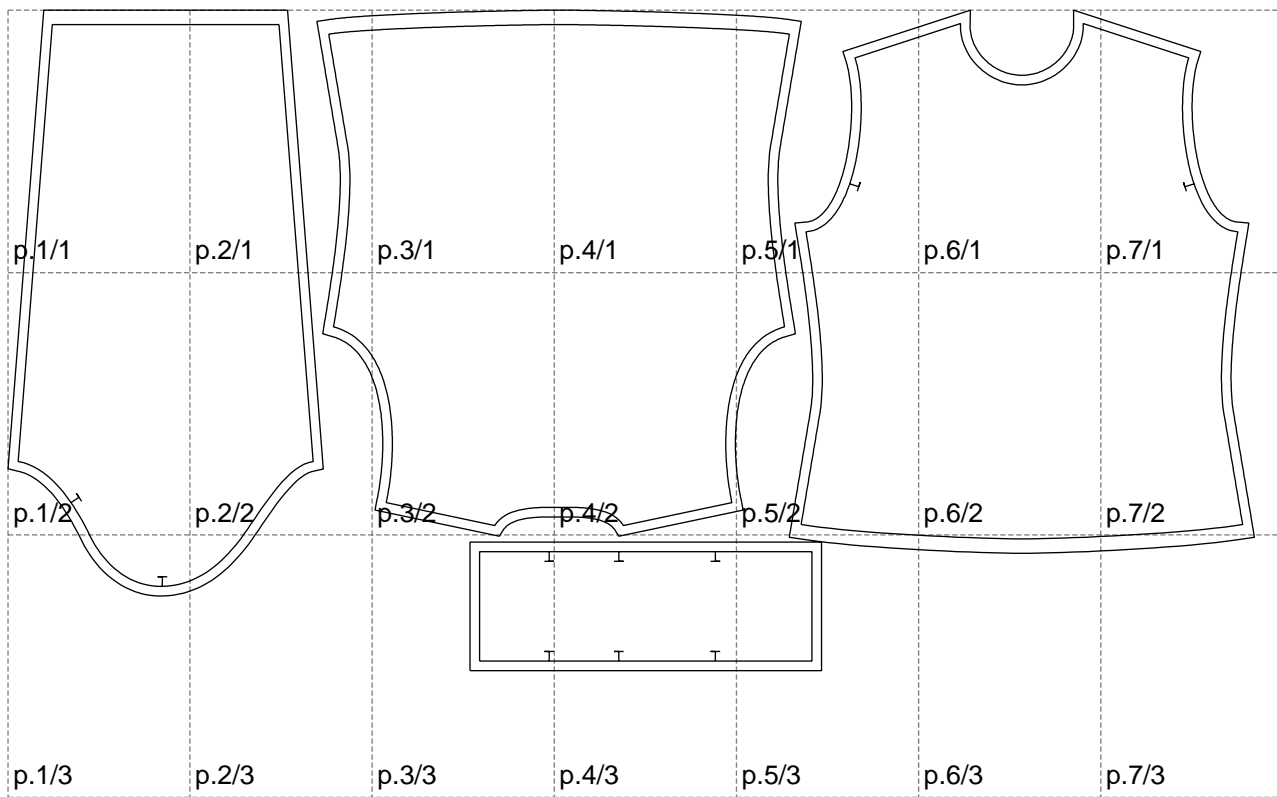

Not for print

Paper size: A4, size:1298.97 x688.19 mm

# Example

size:1328.95 x1156.57 mm

Maneken =1 ver.0

rz\_1=170

rz\_16=100

rz\_17=85.4

rz\_18=80.2

rz\_19=108

rz\_20=105.4

---

. . . . .  
. . . . .  
. . . . .