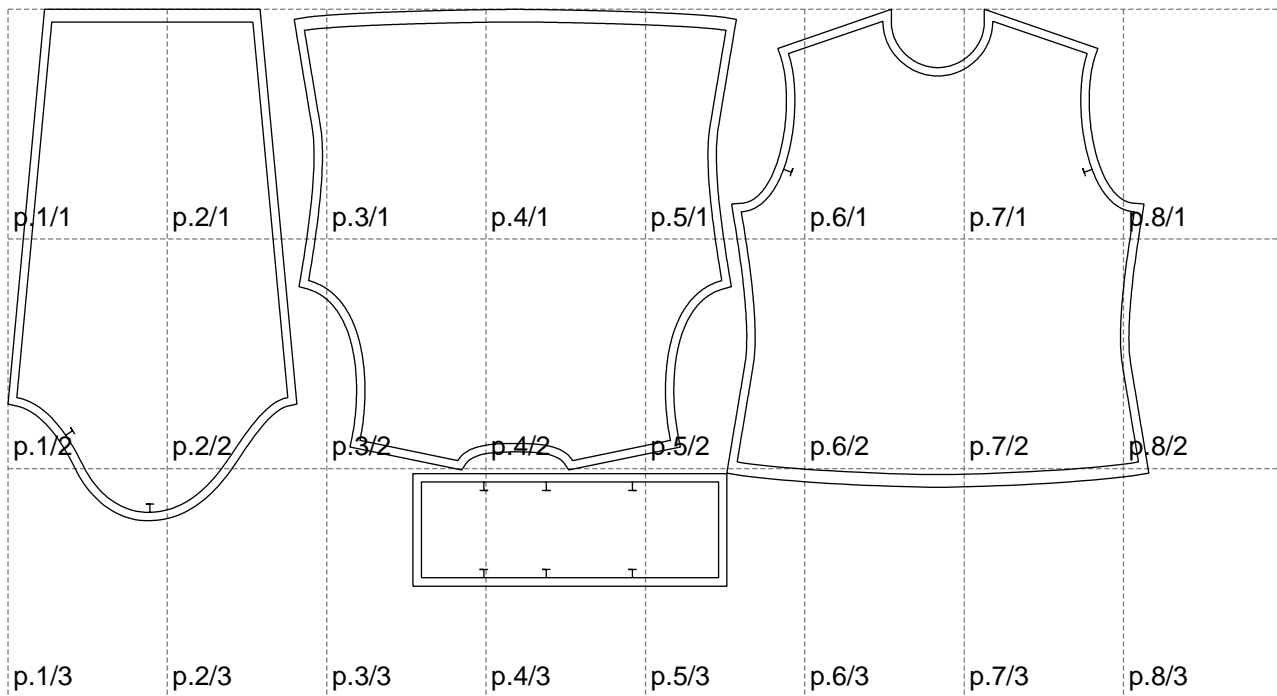

Not for print

Paper size: A4, size:1358.82 x686.87 mm

# Example

size:1378.49 x1157.82 mm

Maneken =1 ver.0

rz\_1=170

rz\_16=104

rz\_17=88.9

rz\_18=84.4

rz\_19=112

rz\_20=109.3

---

. . . . .  
. . . . .  
. . . . .